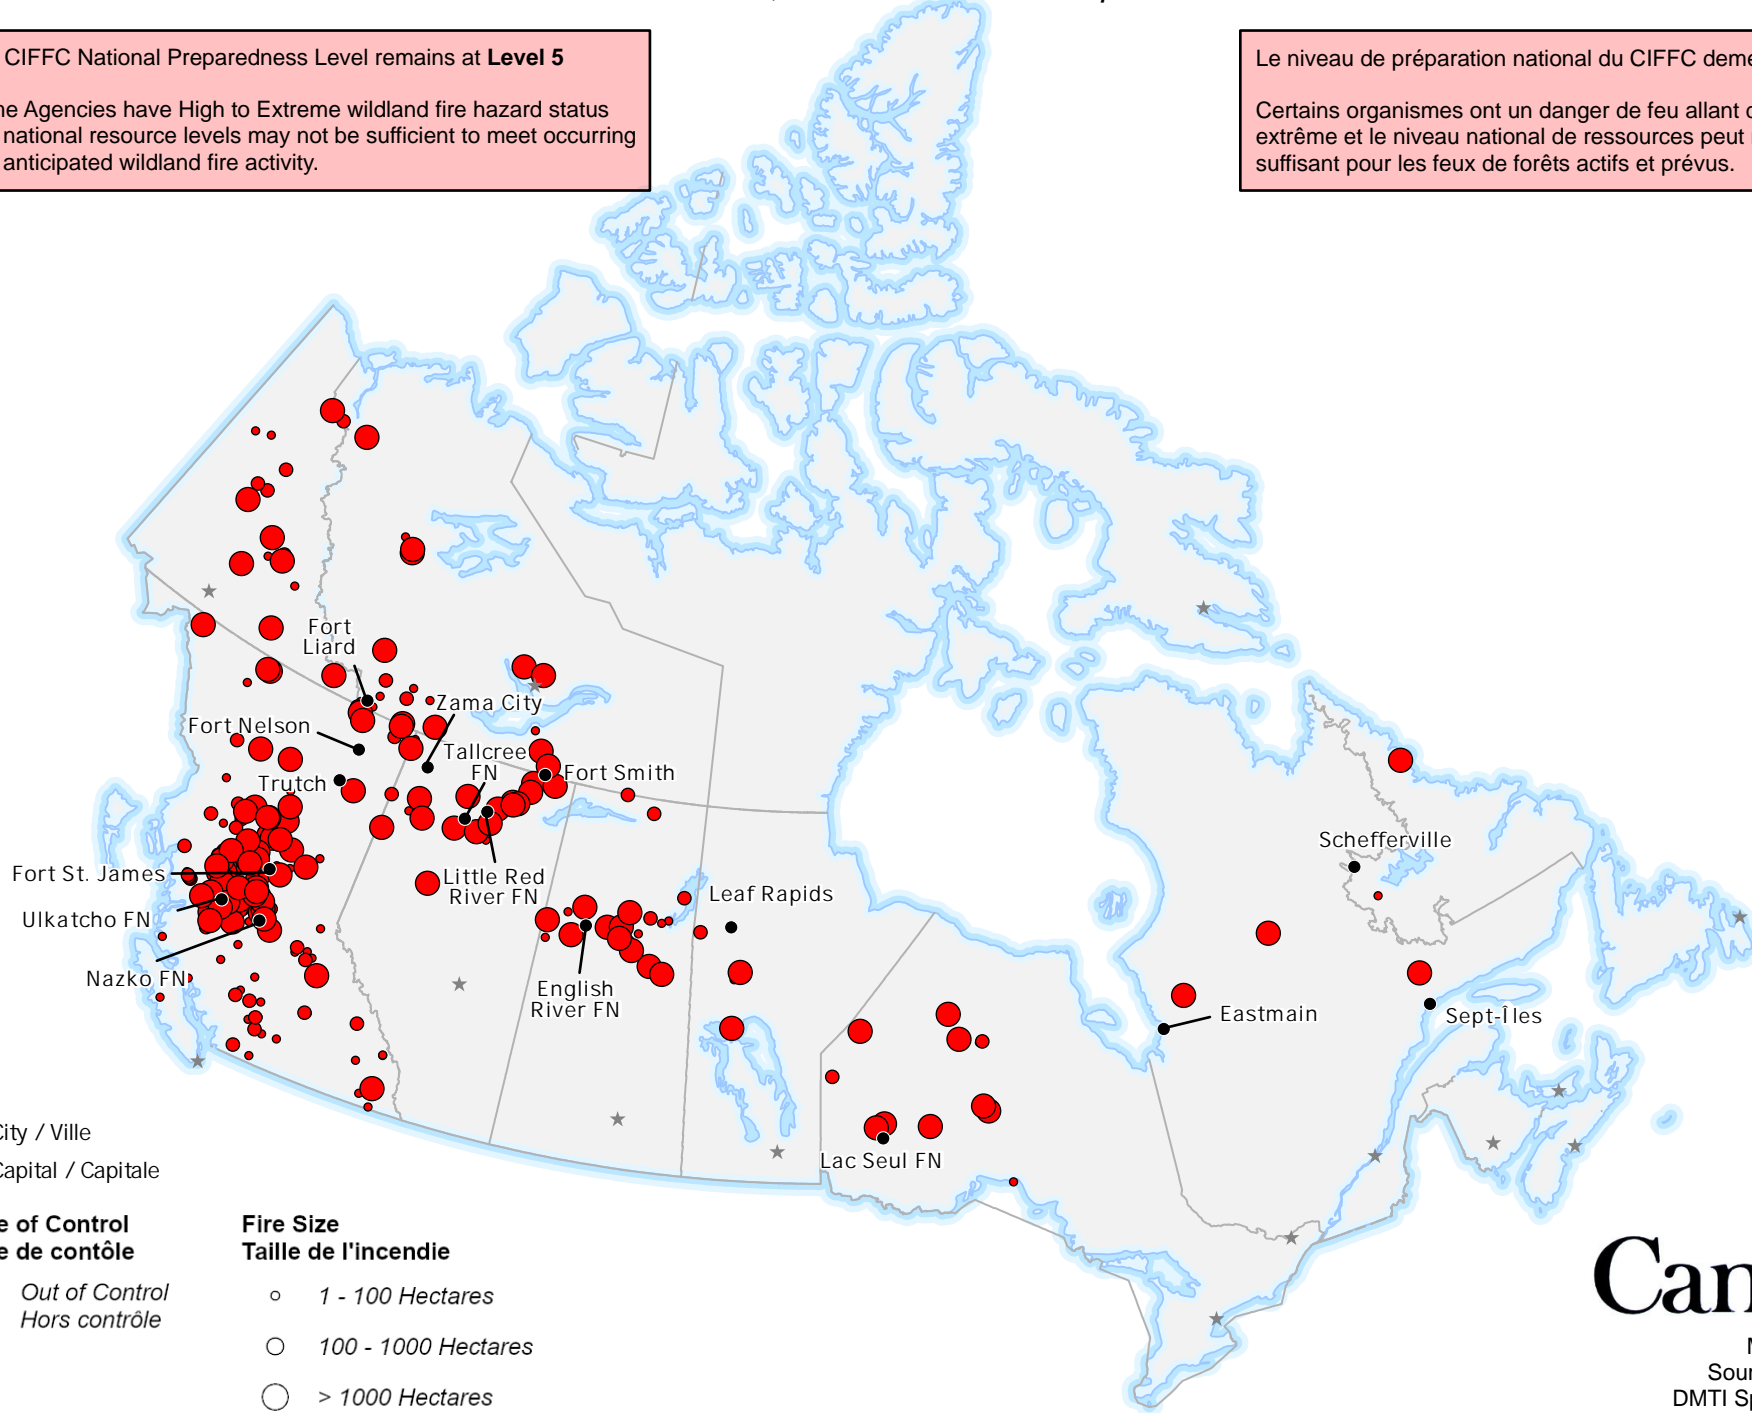

ACTIVE FIRES / FEUX ACTIFS

Out-of-Control fires, with full or modified response
Feux hors contrôle, avec intervention complète ou limitée

The CIFFC National Preparedness Level remains at **Level 5**

Some Agencies have High to Extreme wildland fire hazard status and national resource levels may not be sufficient to meet occurring and anticipated wildland fire activity.

- City / Ville
- ★ Capital / Capitale

Stage of Control
Stade de contr  le

● *Out of Control*
Hors contr  le

Fire Size
Taille de l'incendie

- 1 - 100 Hectares
- 100 - 1000 Hectares
- > 1000 Hectares