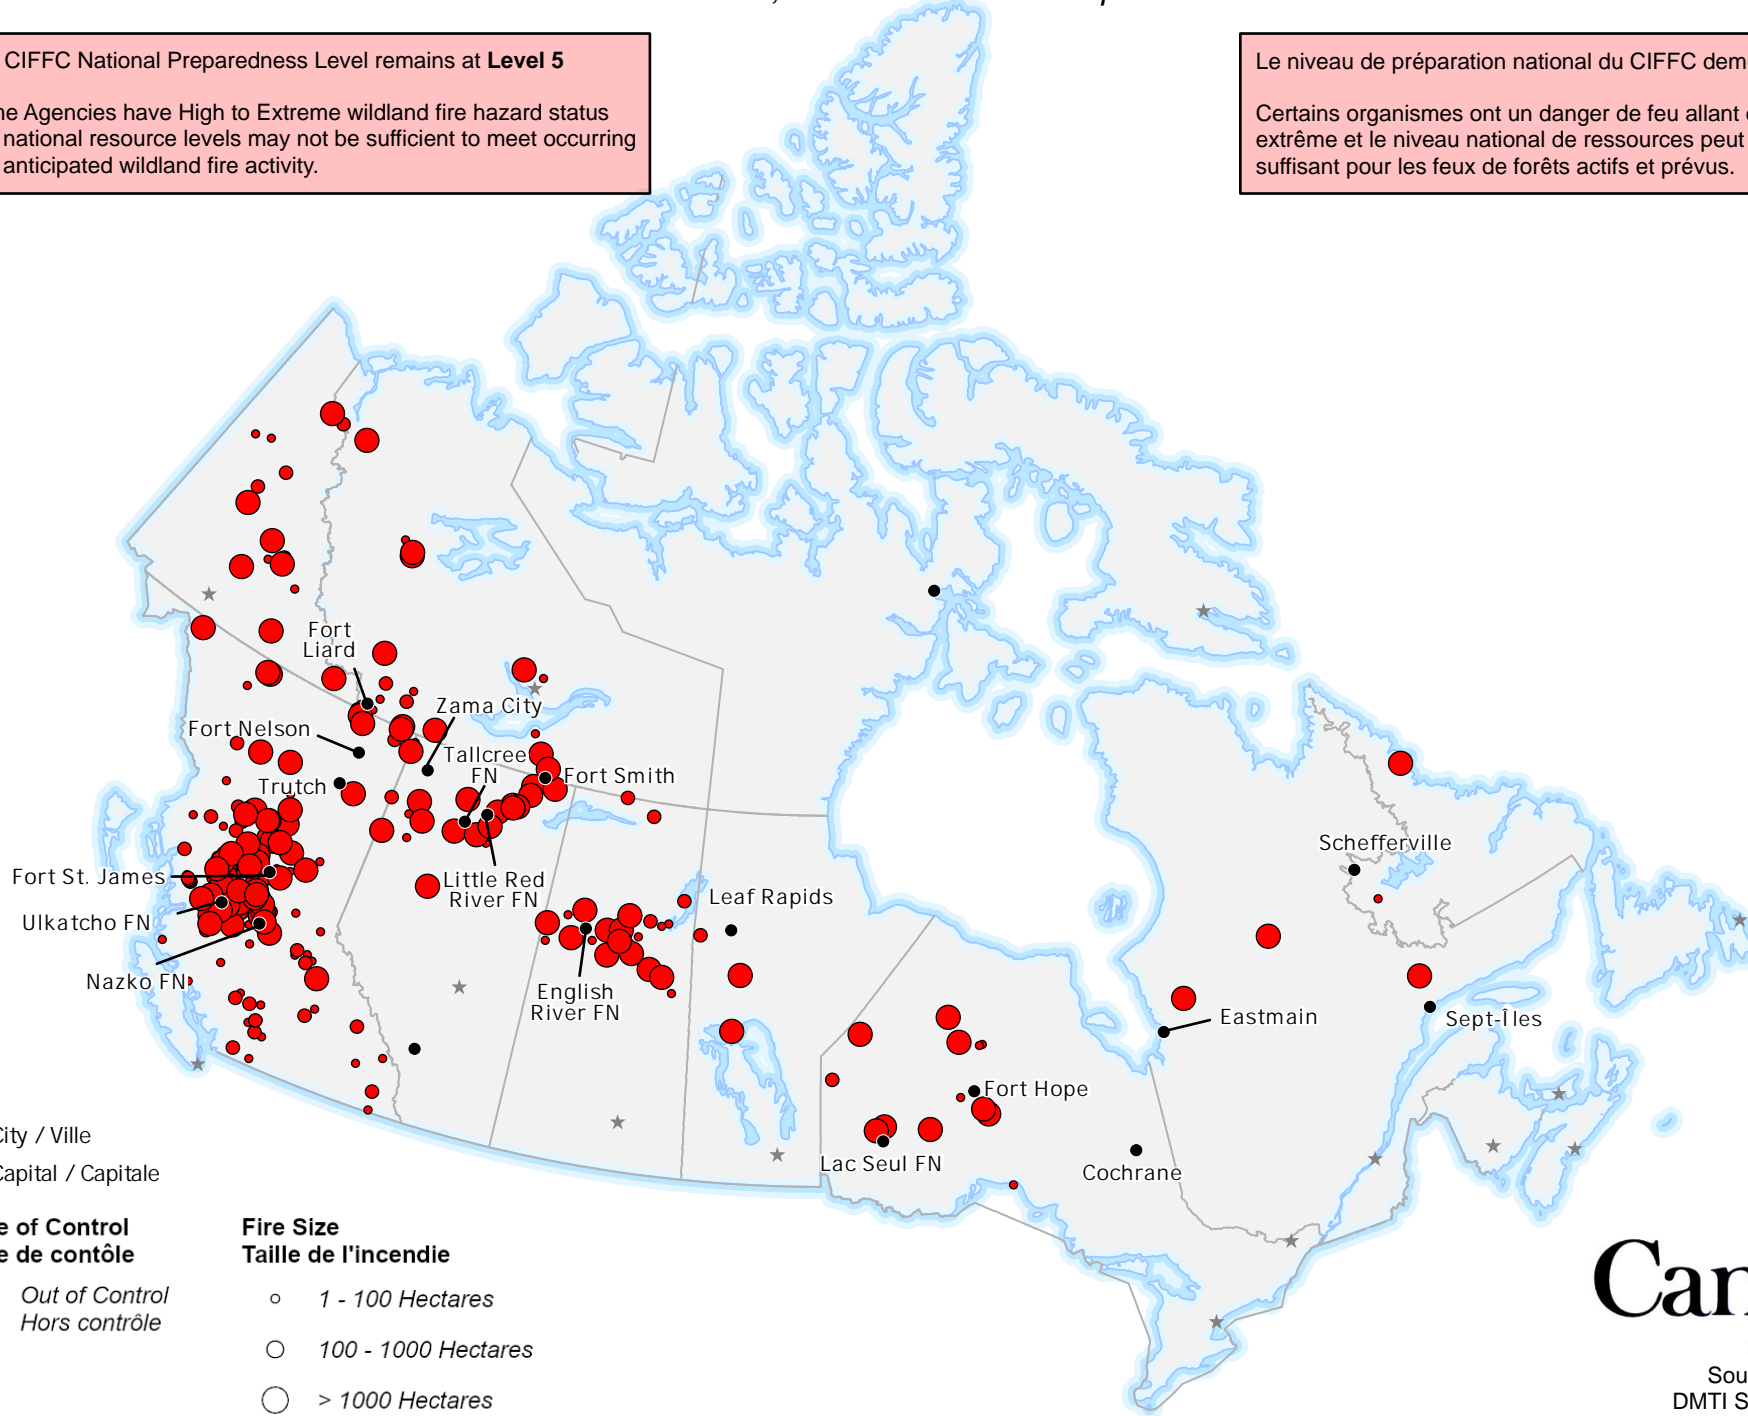

ACTIVE FIRES / FEUX ACTIFS

*Out-of-Control fires, with full or modified response
Feux hors contrôle, avec intervention complète ou limitée*

The CIFFC National Preparedness Level remains at **Level 5**

Some Agencies have High to Extreme wildland fire hazard status and national resource levels may not be sufficient to meet occurring and anticipated wildland fire activity.

- City / Ville
- ★ Capital / Capitale

Stage of Control
Stade de contr  le

- Out of Control
Hors contr  le

Fire Size
Taille de l'incendie

- 1 - 100 Hectares
- 100 - 1000 Hectares
- > 1000 Hectares