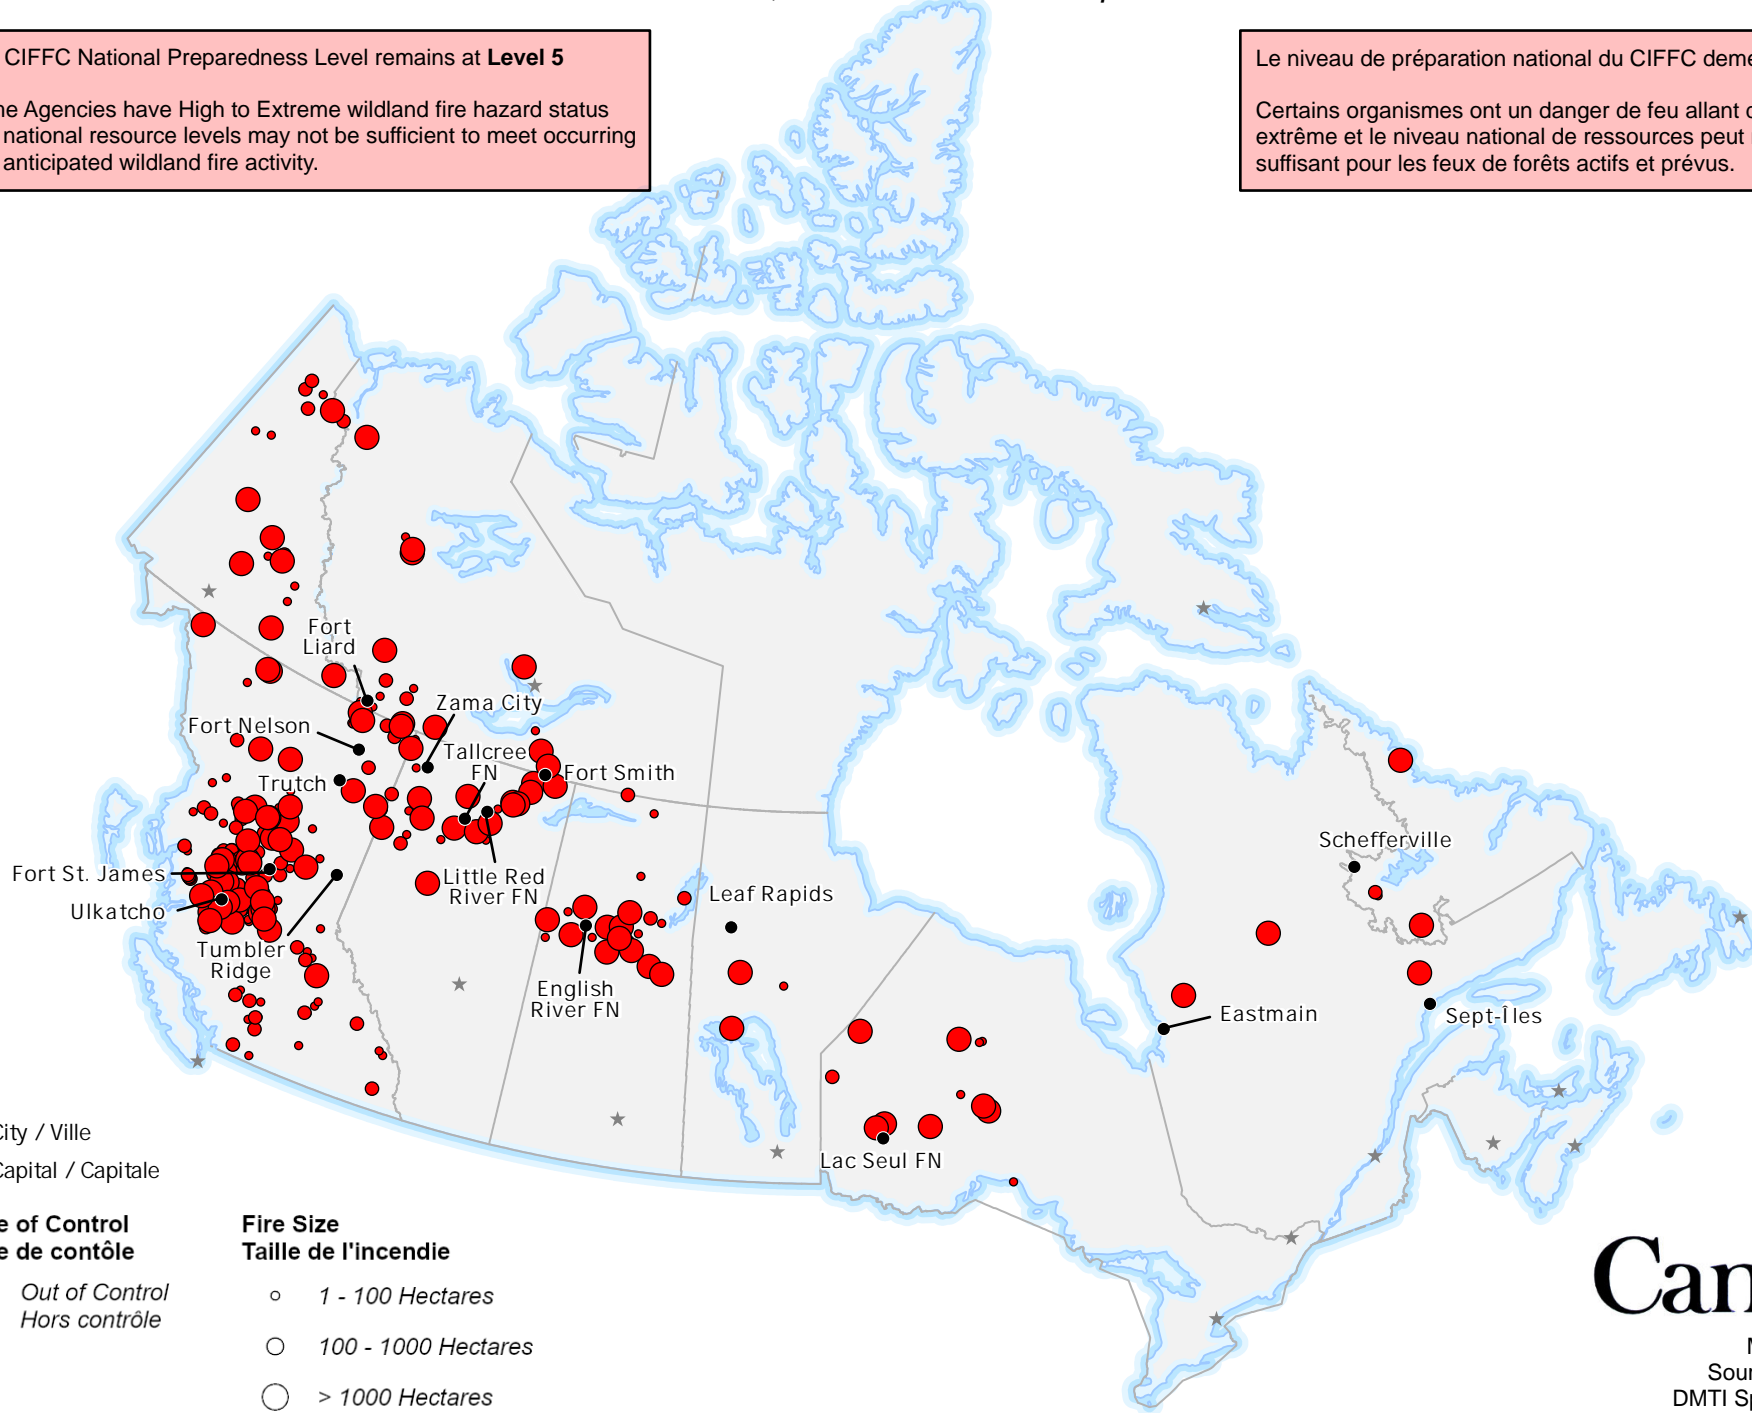

ACTIVE FIRES / FEUX ACTIFS

Out-of-Control fires, with full or modified response
Feux hors contrôle, avec intervention complète ou limitée

The CIFFC National Preparedness Level remains at **Level 5**

Some Agencies have High to Extreme wildland fire hazard status and national resource levels may not be sufficient to meet occurring and anticipated wildland fire activity.

- City / Ville
- ★ Capital / Capitale

Stage of Control
Stade de contr  le

● *Out of Control*
Hors contr  le

Fire Size
Taille de l'incendie

- 1 - 100 Hectares
- 100 - 1000 Hectares
- > 1000 Hectares