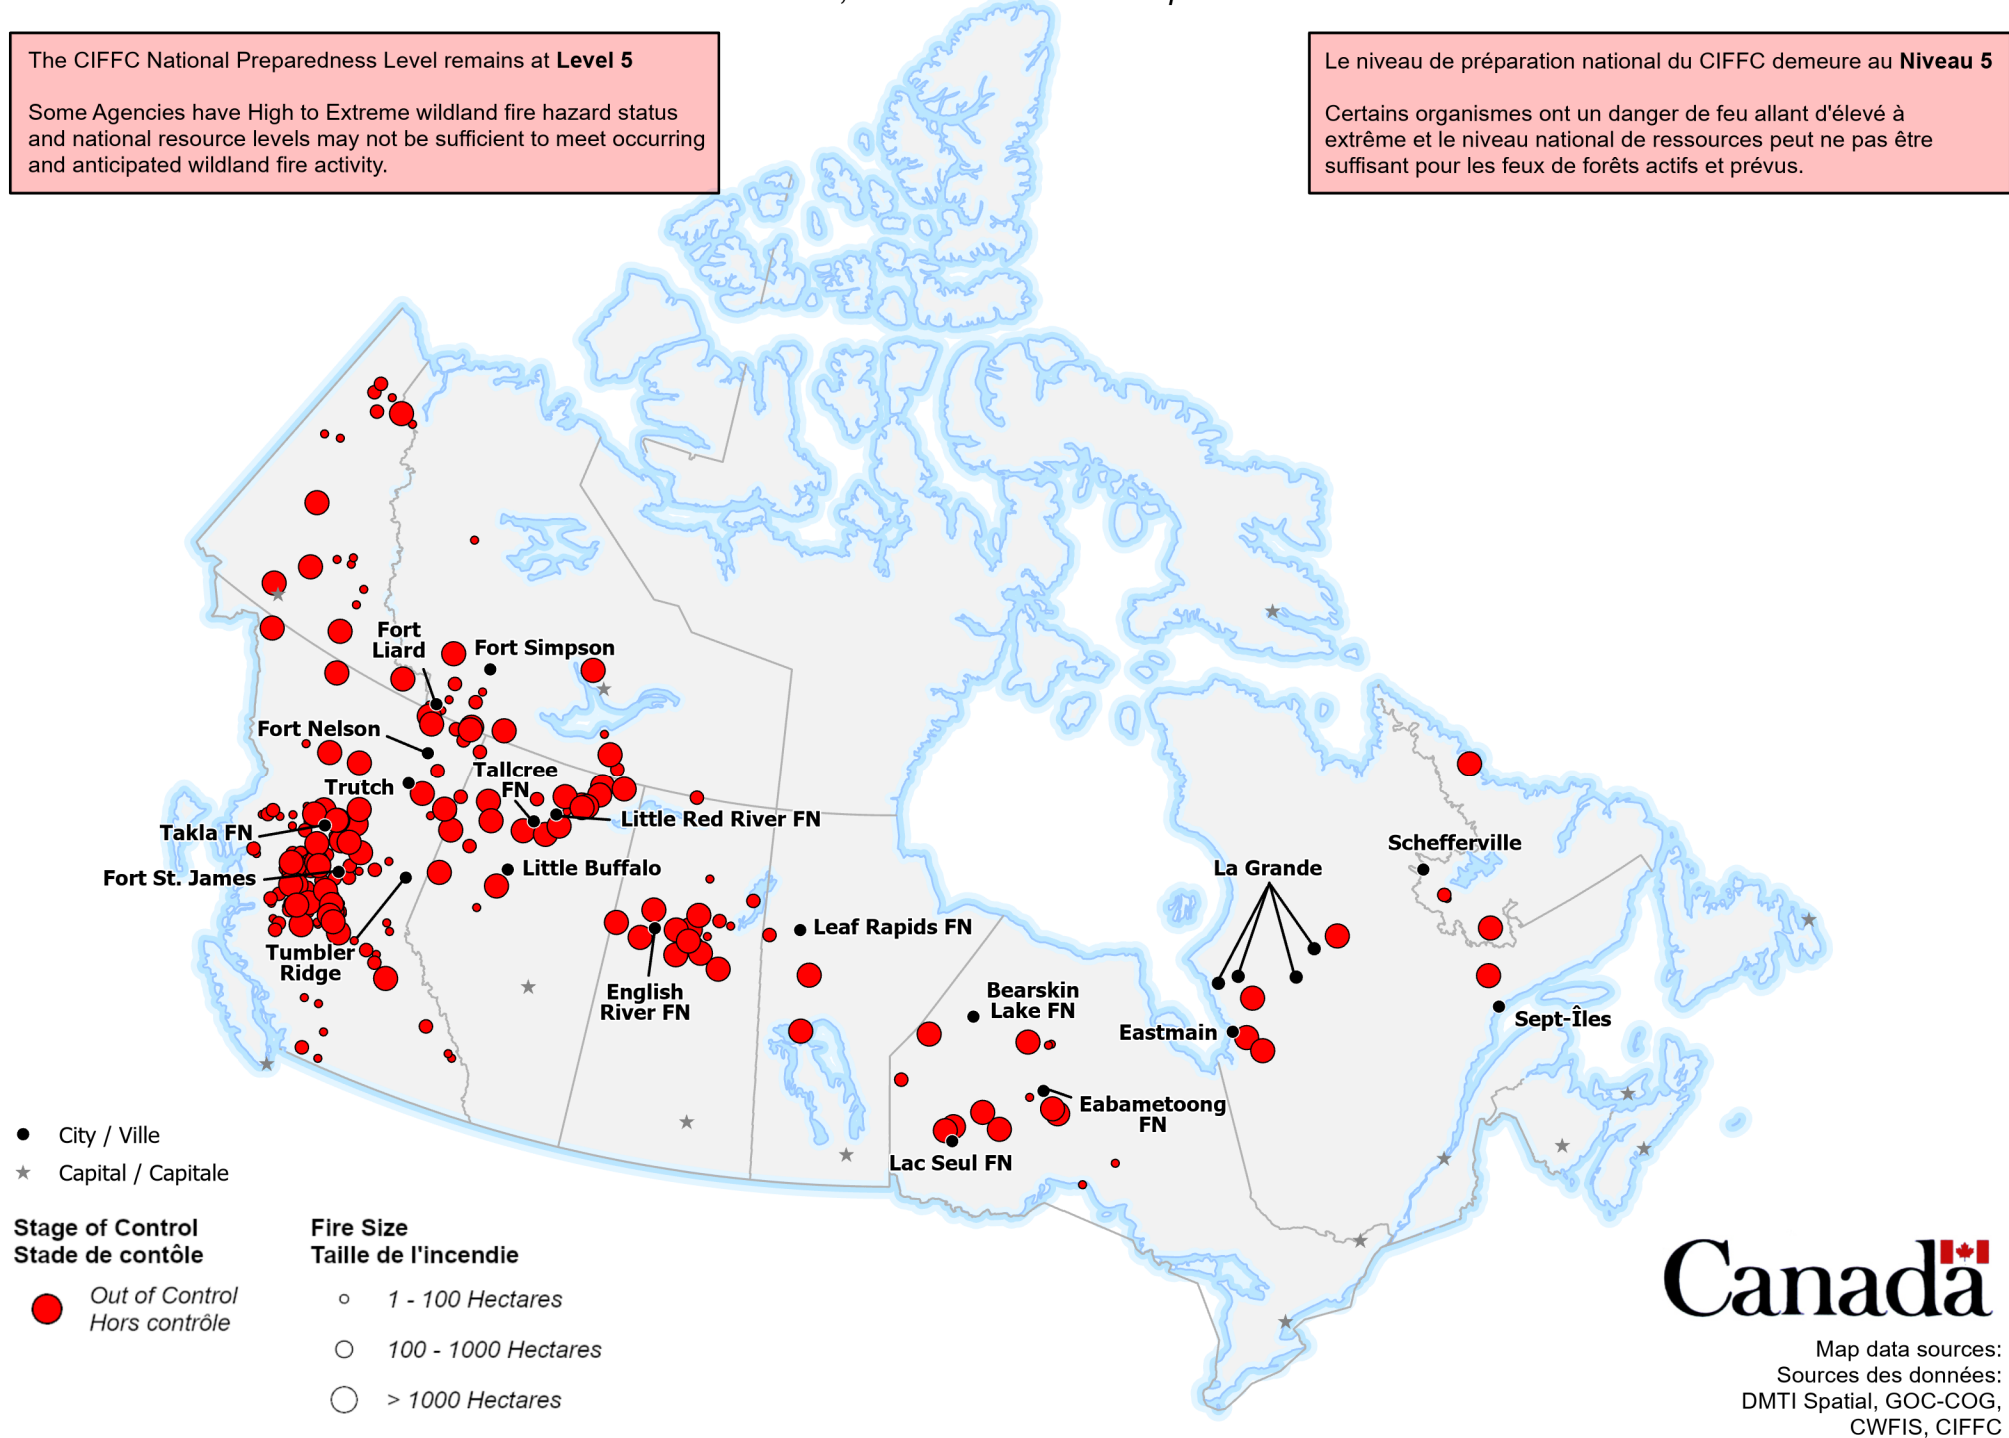

ACTIVE FIRES / FEUX ACTIFS
Out-of-Control fires, with full or modified response
Feux hors contrôle, avec intervention complète ou limitée

Current as of / Mise à jour
 14 July / juillet 2023
 16:00 EDT/HAE

The CIFFC National Preparedness Level remains at **Level 5**

Some Agencies have High to Extreme wildland fire hazard status and national resource levels may not be sufficient to meet occurring and anticipated wildland fire activity.

Map data sources:
 Sources des données:
 DMTI Spatial, GOC-COG,
 CWFIS, CIFFC