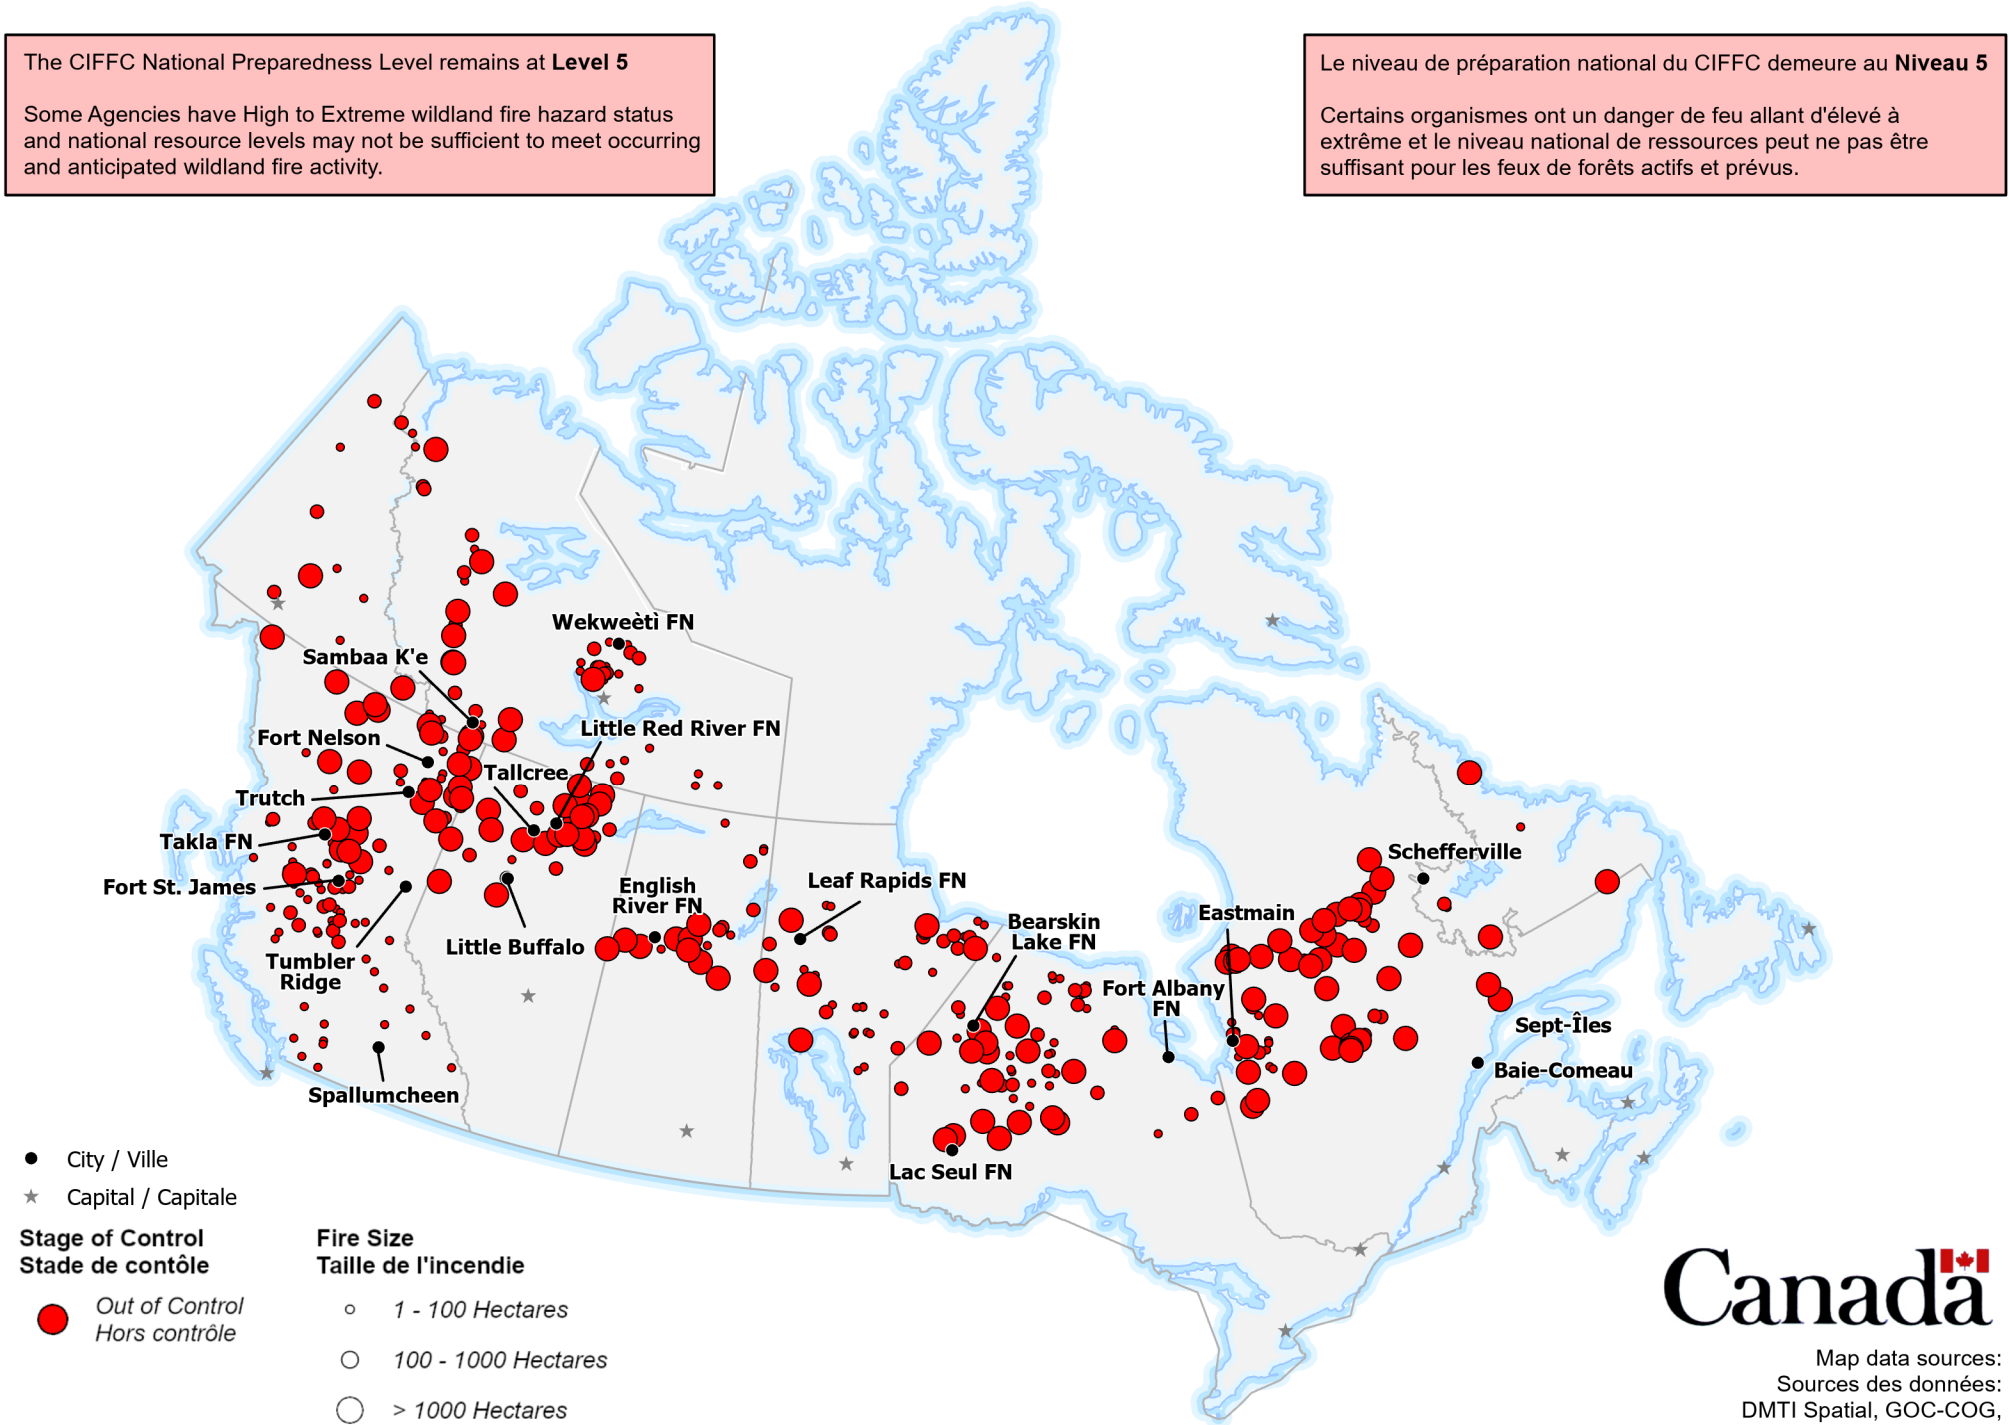

## Out-of-Control fires / Feux hors contrôle

Current as of / Mise à jour  
 10 July / juillet 2023  
 16:00 EDT/HAE

The CIFFC National Preparedness Level remains at **Level 5**

Some Agencies have High to Extreme wildland fire hazard status and national resource levels may not be sufficient to meet occurring and anticipated wildland fire activity.

Map data sources:  
 Sources des données:  
 DMTI Spatial, GOC-COG,  
 CWFIS, CIFFC