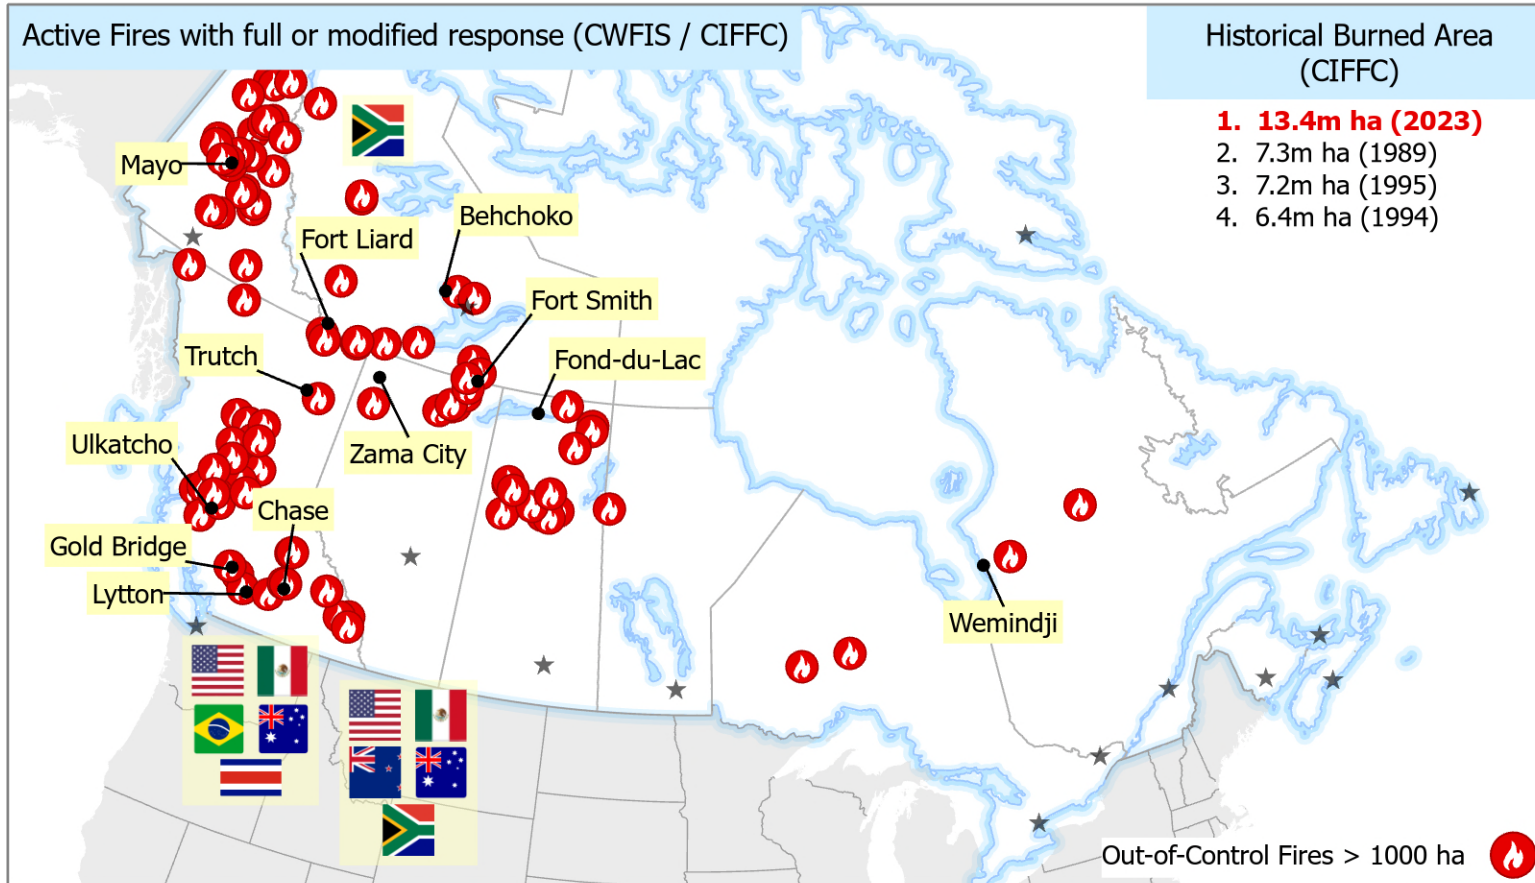

(current as of 2023-08-10 16:00 EDT)

### Historical Burned Area (CIFFC)

1. 13.4m ha (2023)
2. 7.3m ha (1989)
3. 7.2m ha (1995)
4. 6.4m ha (1994)

- Low
- Moderate
- High
- Very High
- Extreme

### RFA's for firefighting resources

<b>BC</b>	(17 Jul - 14 Aug)
<b>QC</b>	(13 Jul - 20 Jul) (03 Jun - 11 Jul)
<b>ON</b>	(22 Jun - 26 Jun)
<b>NS</b>	(31 May - 21 Jun)
<b>AB</b>	(27 May - 20 Jun)