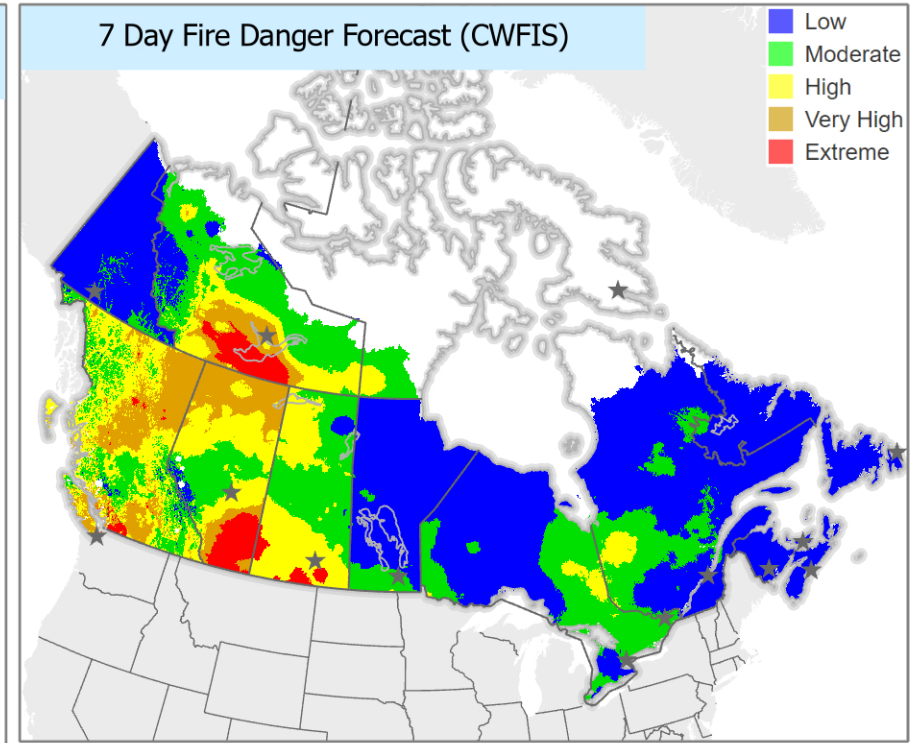

(current as of 2023-08-27 16:00 EDT)

Historical Burned Area (CIFFC)

1. 15.1m ha (2023)
2. 7.3m ha (1989)
3. 7.2m ha (1995)
4. 6.4m ha (1994)

Evacuations (Provinces & ISC)

	Total		Total
BC	29441	NS	0
AB	160	NL	0
SK	0	PE	0
MB	0	YT	0
ON	0	NT	27774
QC	228	NU	0
NB	0	Total	57603*

* including 21762 First Nations evacuees

Fire Count (CIFFC)

Total Active Fires	1039
Out-of-Control	674
Year-to-Date	5926

RFA's for firefighting resources

NT	(15 Aug - 05 Sep)
BC	(25 Aug - 15 Sep)
	(19 Aug - 03 Sep)
	(17 Jul - 14 Aug)
QC	(13 Jul - 20 Jul)
	(03 Jun - 11 Jul)
ON	(22 Jun - 26 Jun)
NS	(31 May - 21 Jun)
AB	(27 May - 20 Jun)