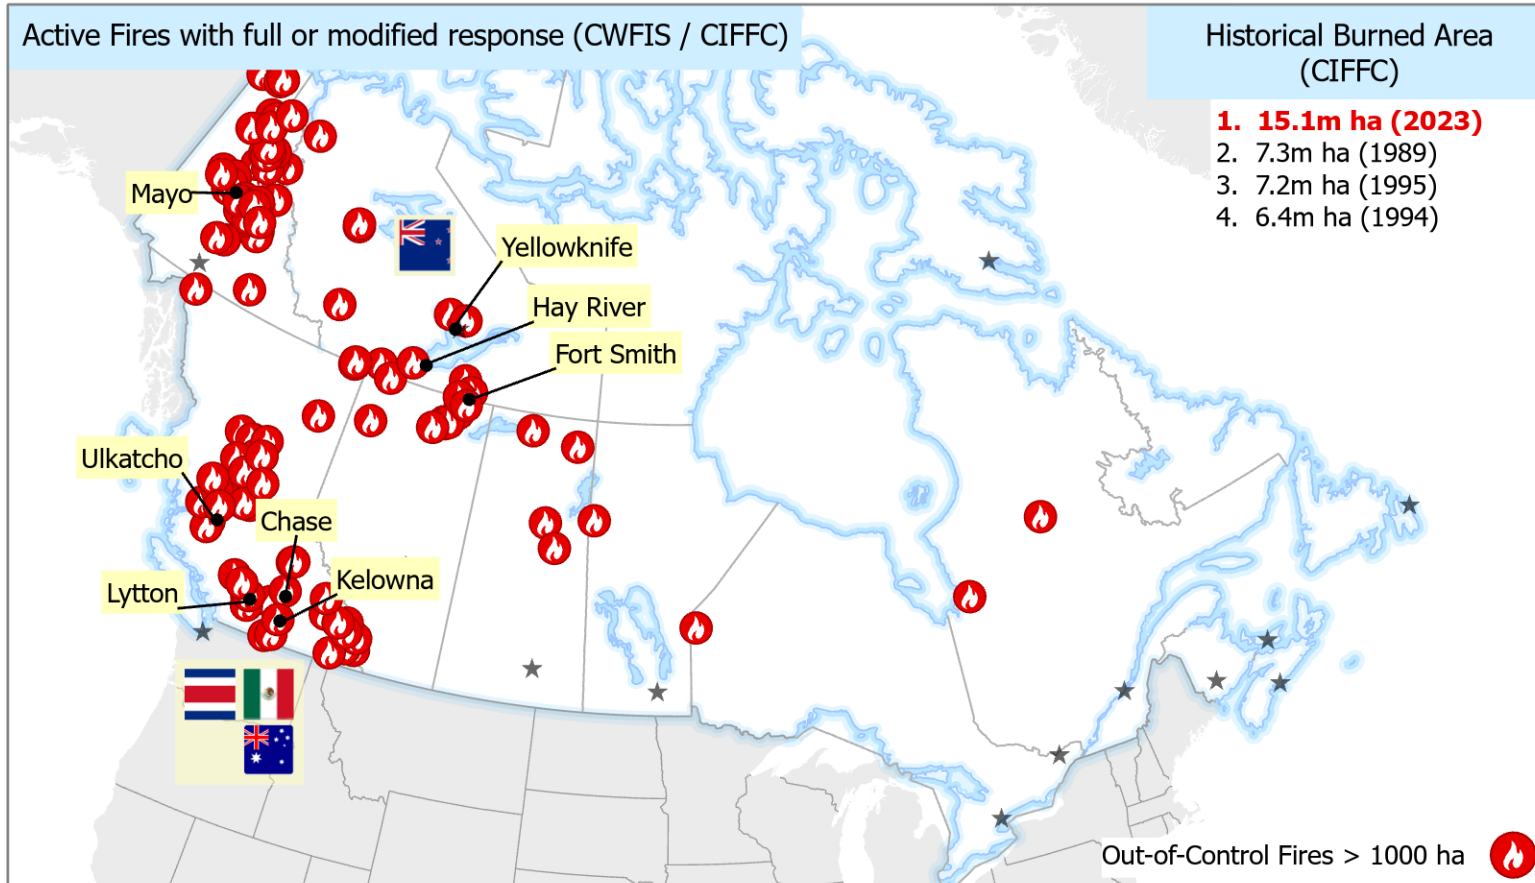

(current as of 2023-08-27 16:00 EDT)

Historical Burned Area (CIFFC)

1. 15.1m ha (2023)
2. 7.3m ha (1989)
3. 7.2m ha (1995)
4. 6.4m ha (1994)

Evacuations (Provinces & ISC)

	Total		Total
BC	29441	NS	0
AB	160	NL	0
SK	0	PE	0
MB	0	YT	0
ON	0	NT	27774
QC	228	NU	0
NB	0	Total	57603*

* including 21762 First Nations evacuees

Fire Count (CIFFC)

Total Active Fires	1039
Out-of-Control	674
Year-to-Date	5926

RFA's for firefighting resources

NT	(15 Aug - 05 Sep)
BC	(25 Aug - 15 Sep)
	(19 Aug - 03 Sep)
	(17 Jul - 14 Aug)
QC	(13 Jul - 20 Jul)
	(03 Jun - 11 Jul)
ON	(22 Jun - 26 Jun)
NS	(31 May - 21 Jun)
AB	(27 May - 20 Jun)