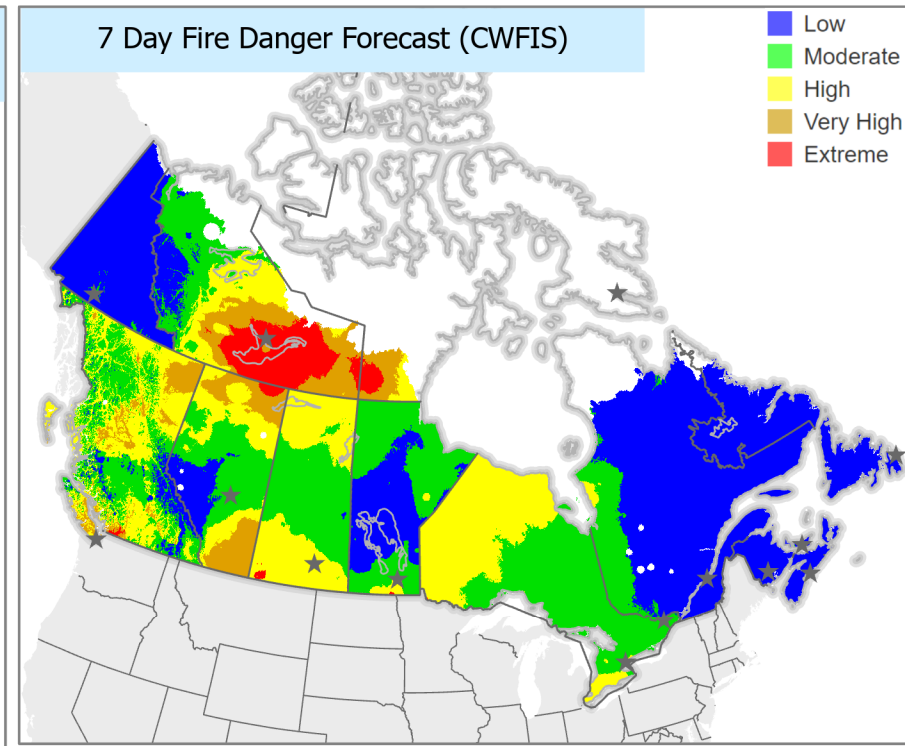

(current as of 2023-08-20 16:00 EDT)

Historical Burned Area (CIFFC)

1. 14.1m ha (2023)
2. 7.3m ha (1989)
3. 7.2m ha (1995)
4. 6.4m ha (1994)

- Low
- Moderate
- High
- Very High
- Extreme

International Mobilizations (CIFFC)