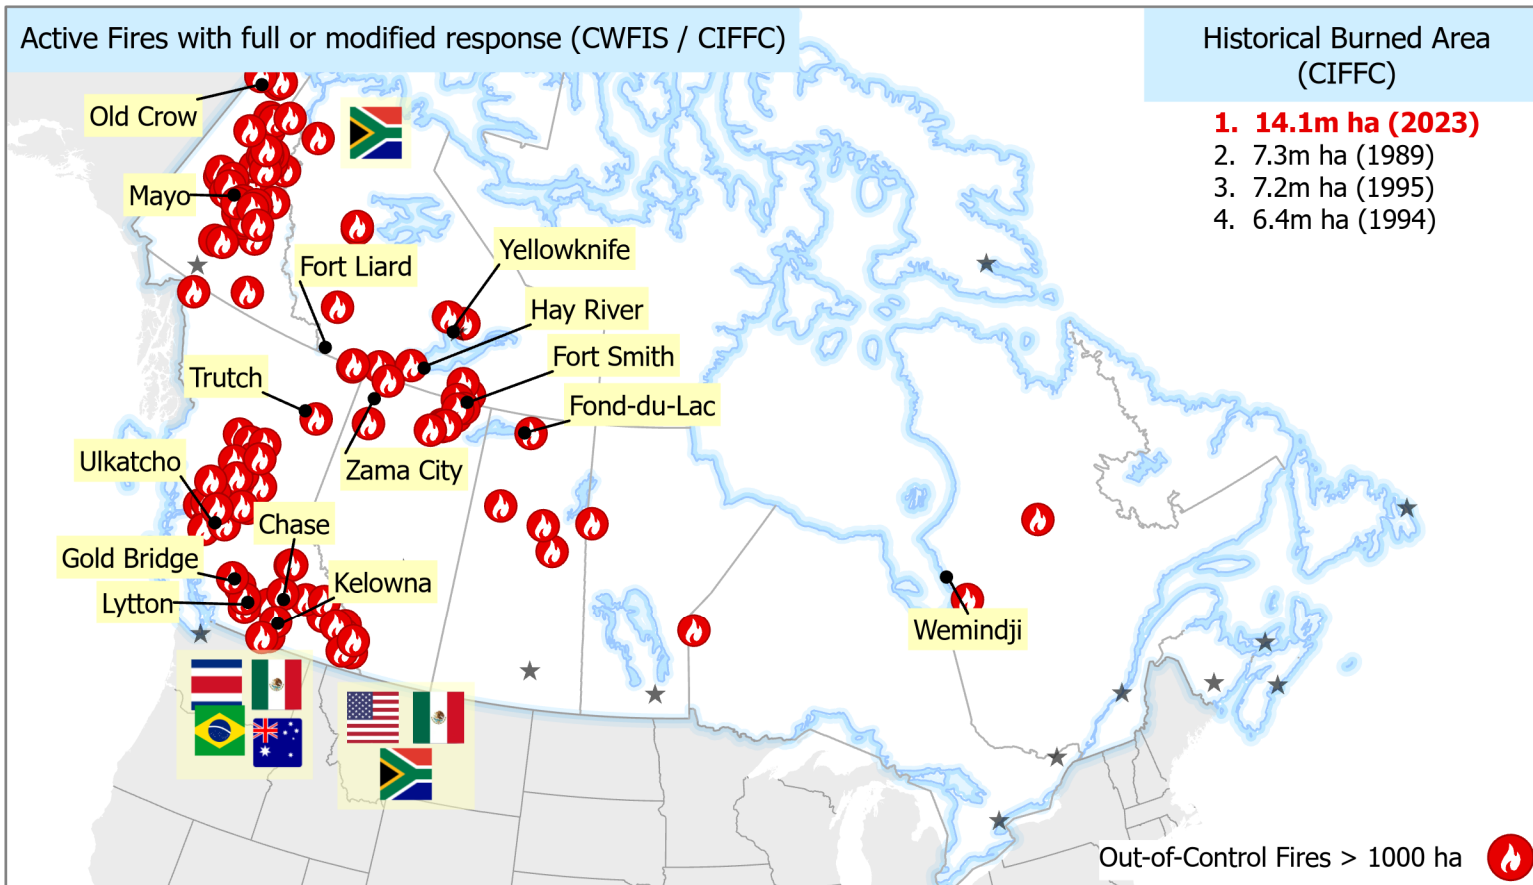

(current as of 2023-08-20 16:00 EDT)

Historical Burned Area (CIFFC)

1. 14.1m ha (2023)
2. 7.3m ha (1989)
3. 7.2m ha (1995)
4. 6.4m ha (1994)

- Low
- Moderate
- High
- Very High
- Extreme

International Mobilizations (CIFFC)

	Total		Total
Australia	19	Mexico	186
Brazil	104	South Africa	151
Costa Rica	104	USA	16
		Total	580

Evacuations (Provinces & ISC)

	Total		Total
BC	337	NS	0
AB	140	NL	0
SK	0	PE	0
MB	0	YT	644
ON	0	NT	27724
QC	228	NU	0
NB	0	Total	29073*

* including 22065 First Nations evacuees

Fire Count (CIFFC)

Total Active Fires
1038

Out-of-Control
659

Year-to-Date
5807

RFA's for firefighting resources

- NT**
(15 Aug - 28 Aug)
- BC**
(19 Aug - 03 Sep)
- QC**
(13 Jul - 20 Jul)
- ON**
(03 Jun - 11 Jul)
- NS**
(22 Jun - 26 Jun)
- AB**
(31 May - 21 Jun)
- AB**
(27 May - 20 Jun)