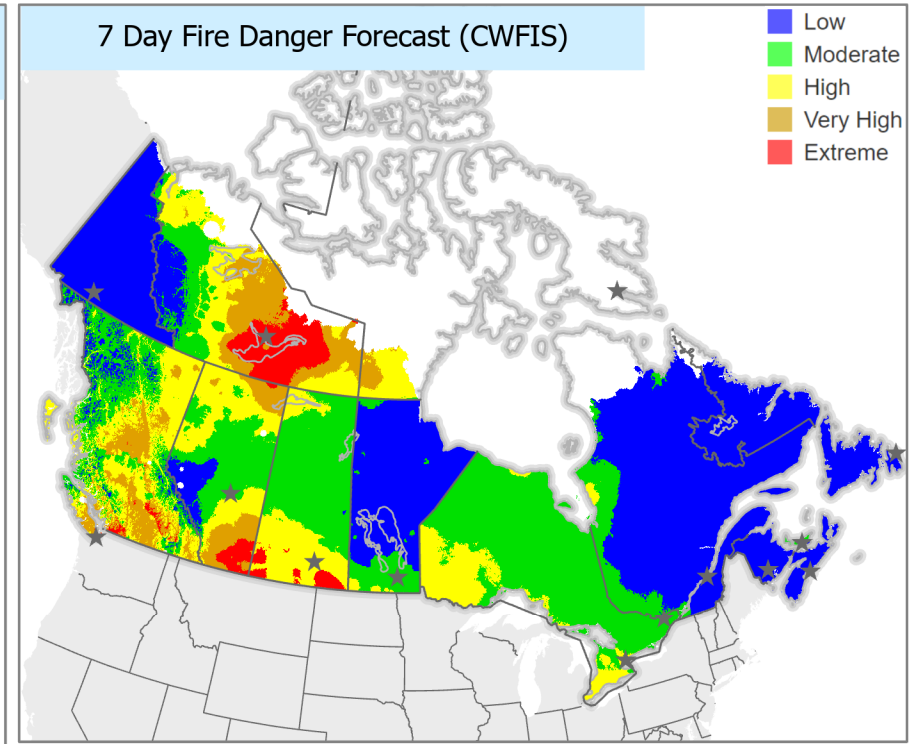

(current as of 2023-08-17 16:00 EDT)

Evacuations (Provinces & ISC)

	Total		Total
BC	337	NS	0
AB	140	NL	0
SK	0	PE	0
MB	0	YT	644
ON	0	NT	1848
QC	370	NU	0
NB	0	Total	3339 *

* including 1161 First Nations evacuees

Fire Count (CIFFC)

Total Active Fires	1047
Out-of-Control	669
Year-to-Date	5752

RFA's for firefighting resources

NT	(15 Aug - 28 Aug)
BC	(17 Jul - 14 Aug)
QC	(13 Jul - 20 Jul)
ON	(03 Jun - 11 Jul)
ON	(22 Jun - 26 Jun)
NS	(31 May - 21 Jun)
AB	(27 May - 20 Jun)

International Mobilizations (CIFFC)

	Total		Total
Australia	20	New Zealand	22
Brazil	104	South Africa	216
Costa Rica	103	USA	29
Mexico	186	Total	680

	Total
AB	202
BC	406
ON	0
QC	0
NT	65
CIFFC	7
Total	680