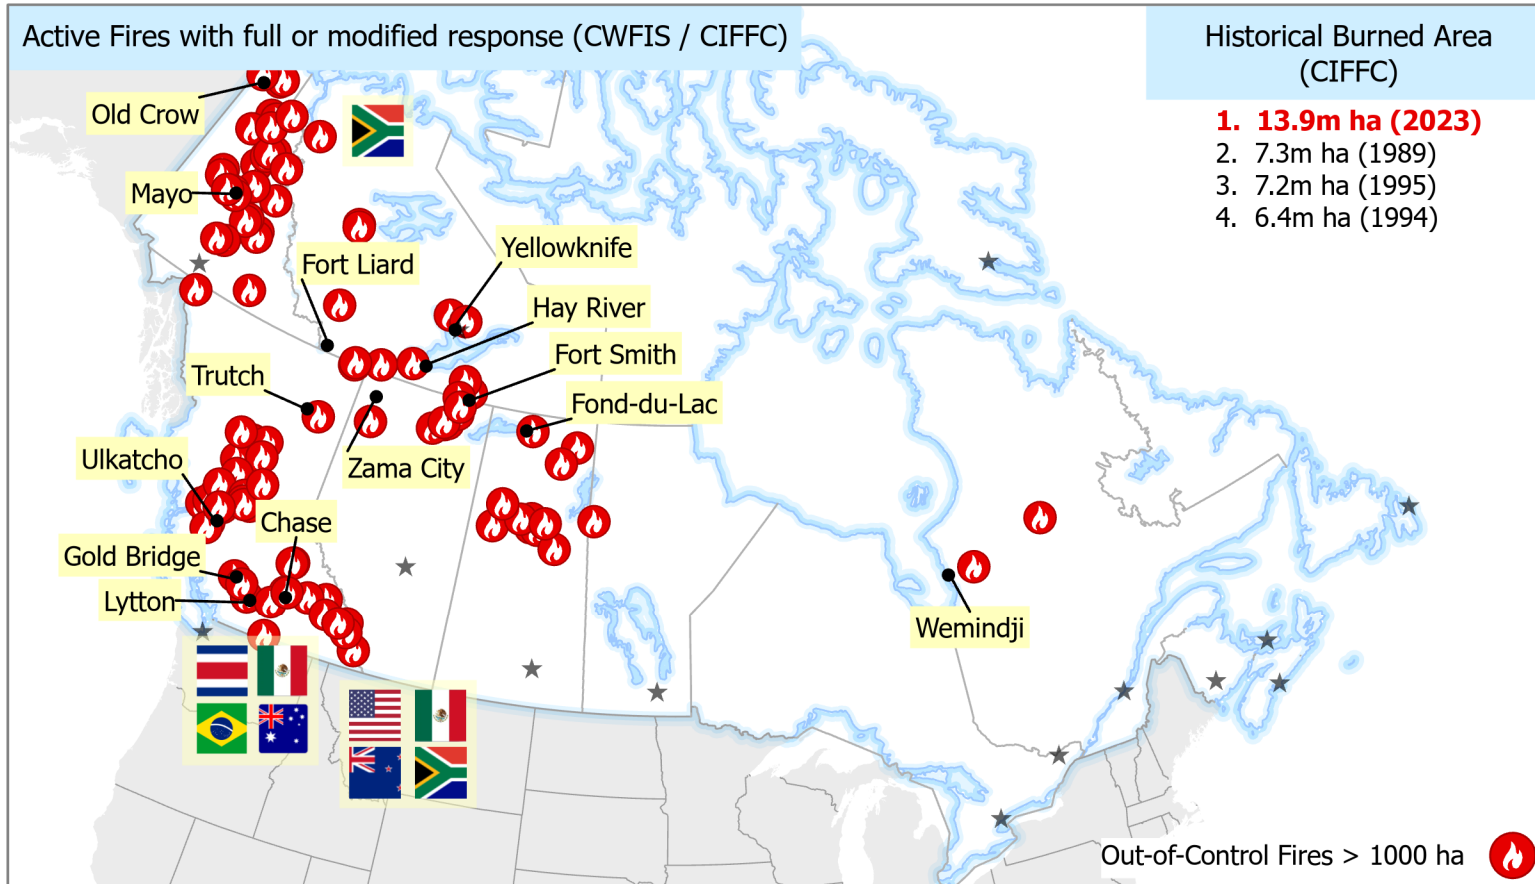

(current as of 2023-08-17 16:00 EDT)

### Fire Count (CIFFC)

<b>Total Active Fires</b>	1047
<b>Out-of-Control</b>	669
<b>Year-to-Date</b>	5752

### RFA's for firefighting resources

<b>NT</b>	(15 Aug - 28 Aug)
<b>BC</b>	(17 Jul - 14 Aug)
<b>QC</b>	(13 Jul - 20 Jul)
<b>ON</b>	(03 Jun - 11 Jul)
<b>ON</b>	(22 Jun - 26 Jun)
<b>NS</b>	(31 May - 21 Jun)
<b>AB</b>	(27 May - 20 Jun)