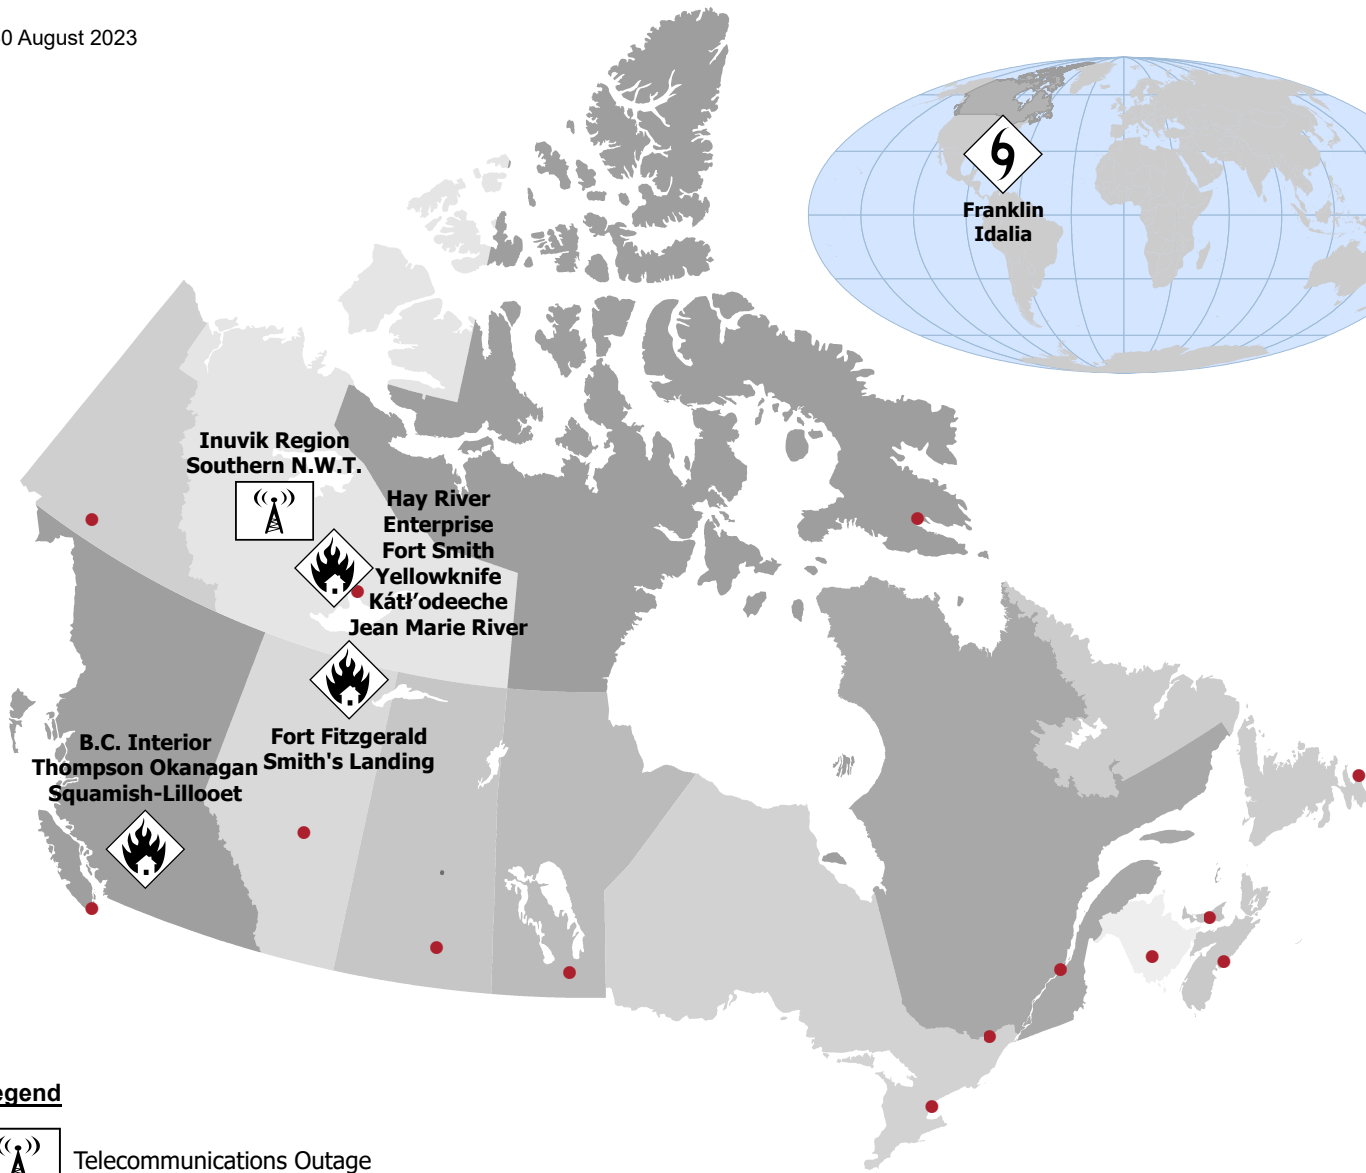

30 August 2023

Legend

Telecommunications Outage

Wildland Urban Interface Fire

Tropical Cyclone - Tropical Storm