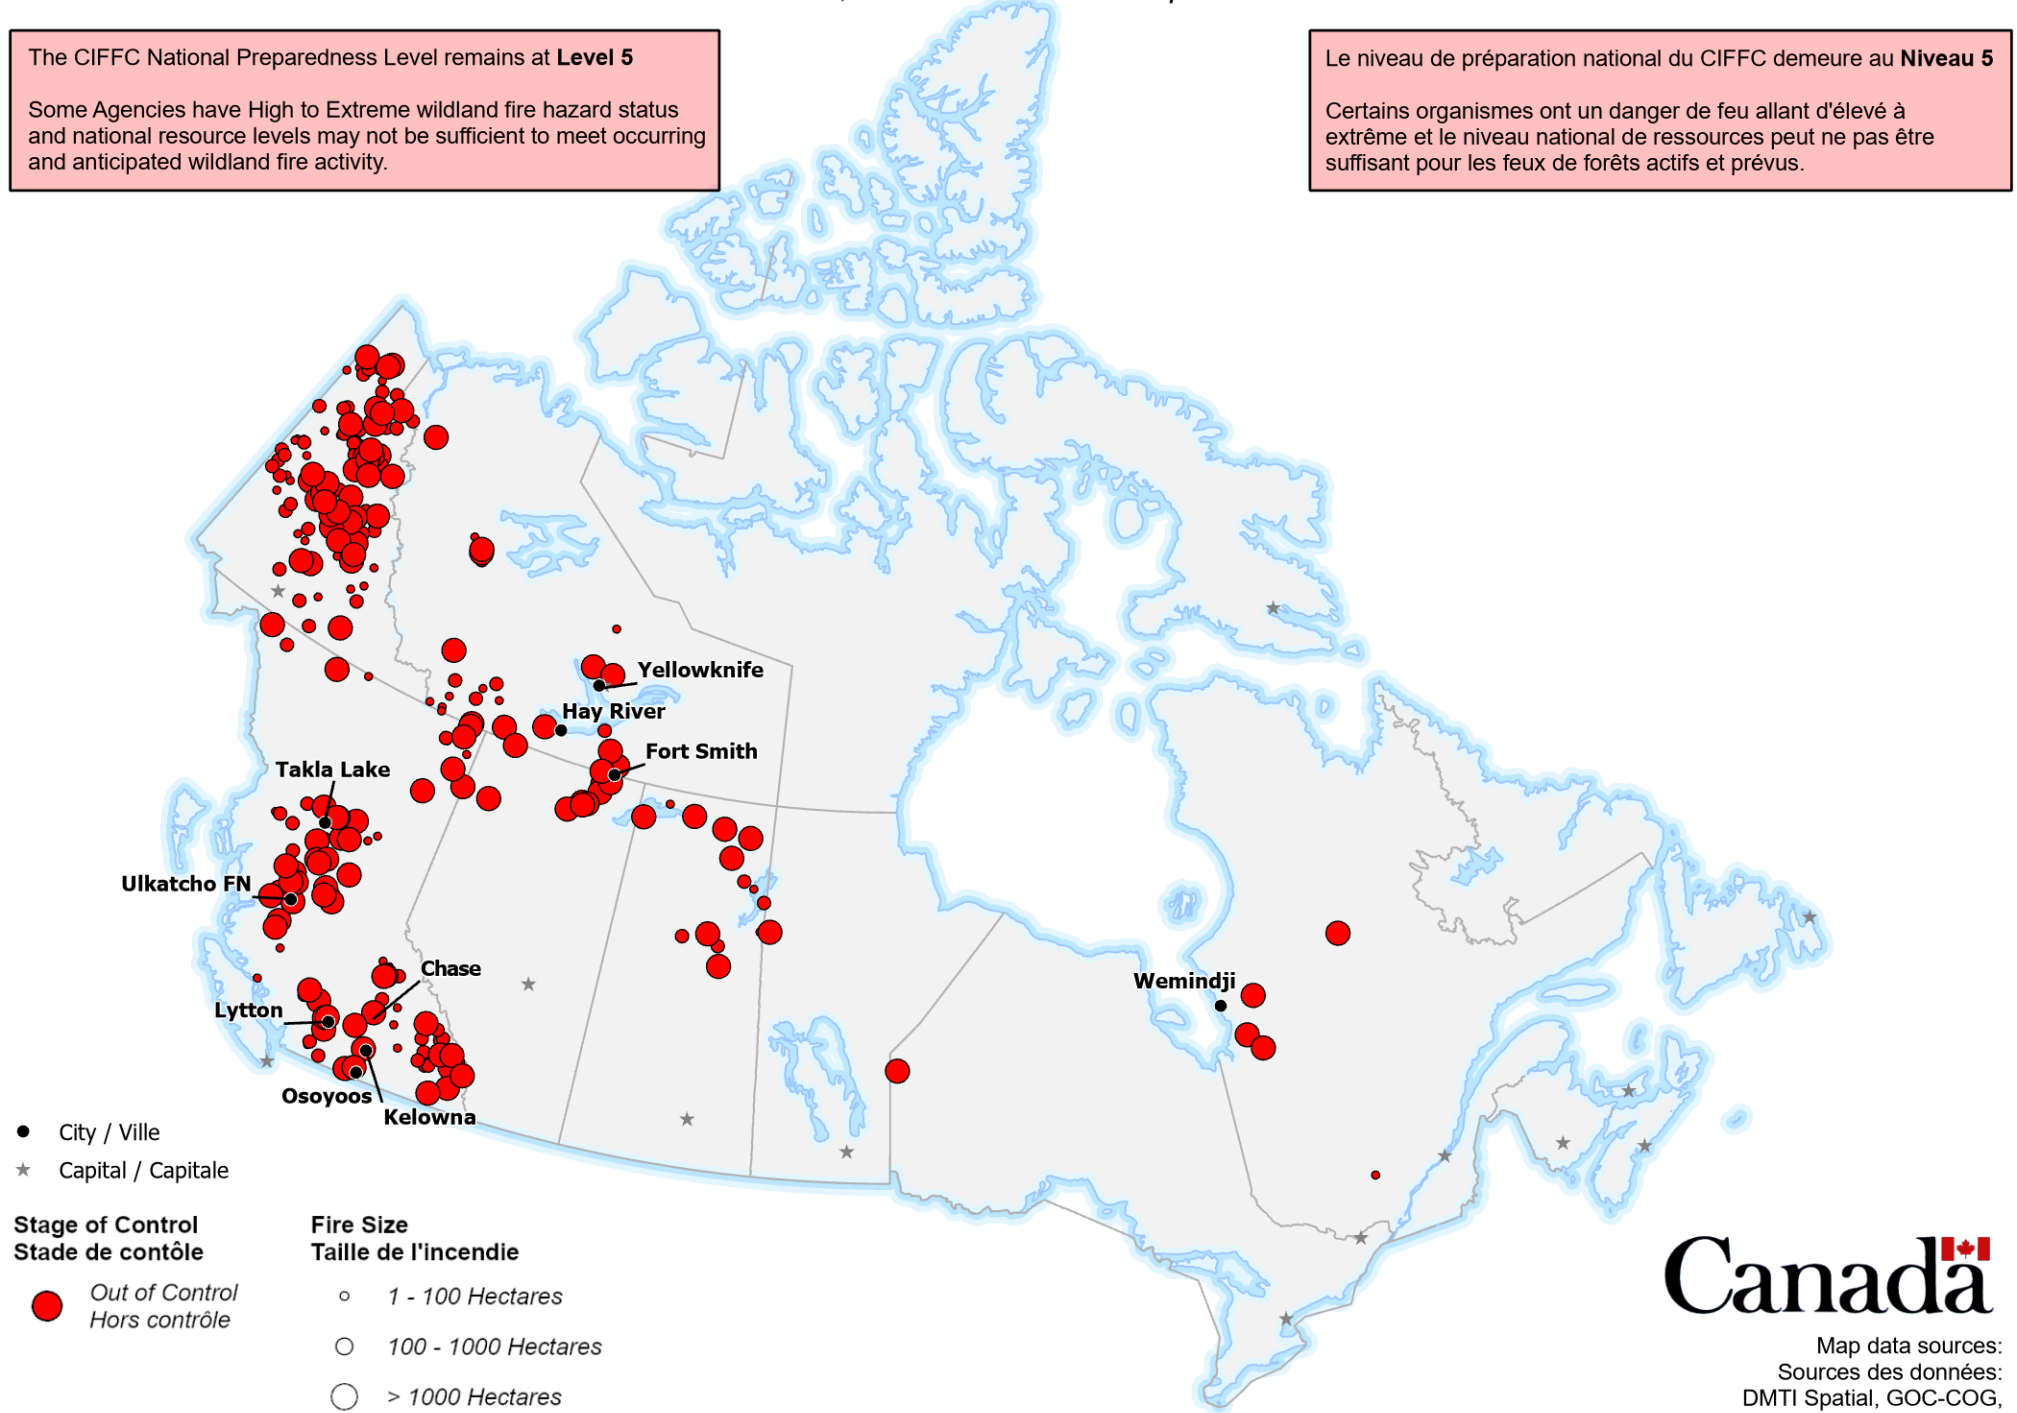

ACTIVE FIRES / FEUX ACTIFS

Out-of-Control fires, with full or modified response
Feux hors contrôle, avec intervention complète ou limitée

The CIFFC National Preparedness Level remains at **Level 5**

Some Agencies have High to Extreme wildland fire hazard status and national resource levels may not be sufficient to meet occurring and anticipated wildland fire activity.

- City / Ville
- ★ Capital / Capitale

Stage of Control
Stade de contrôle

- *Out of Control*
Hors contrôle

Fire Size
Taille de l'incendie

- 1 - 100 Hectares
- 100 - 1000 Hectares
- > 1000 Hectares