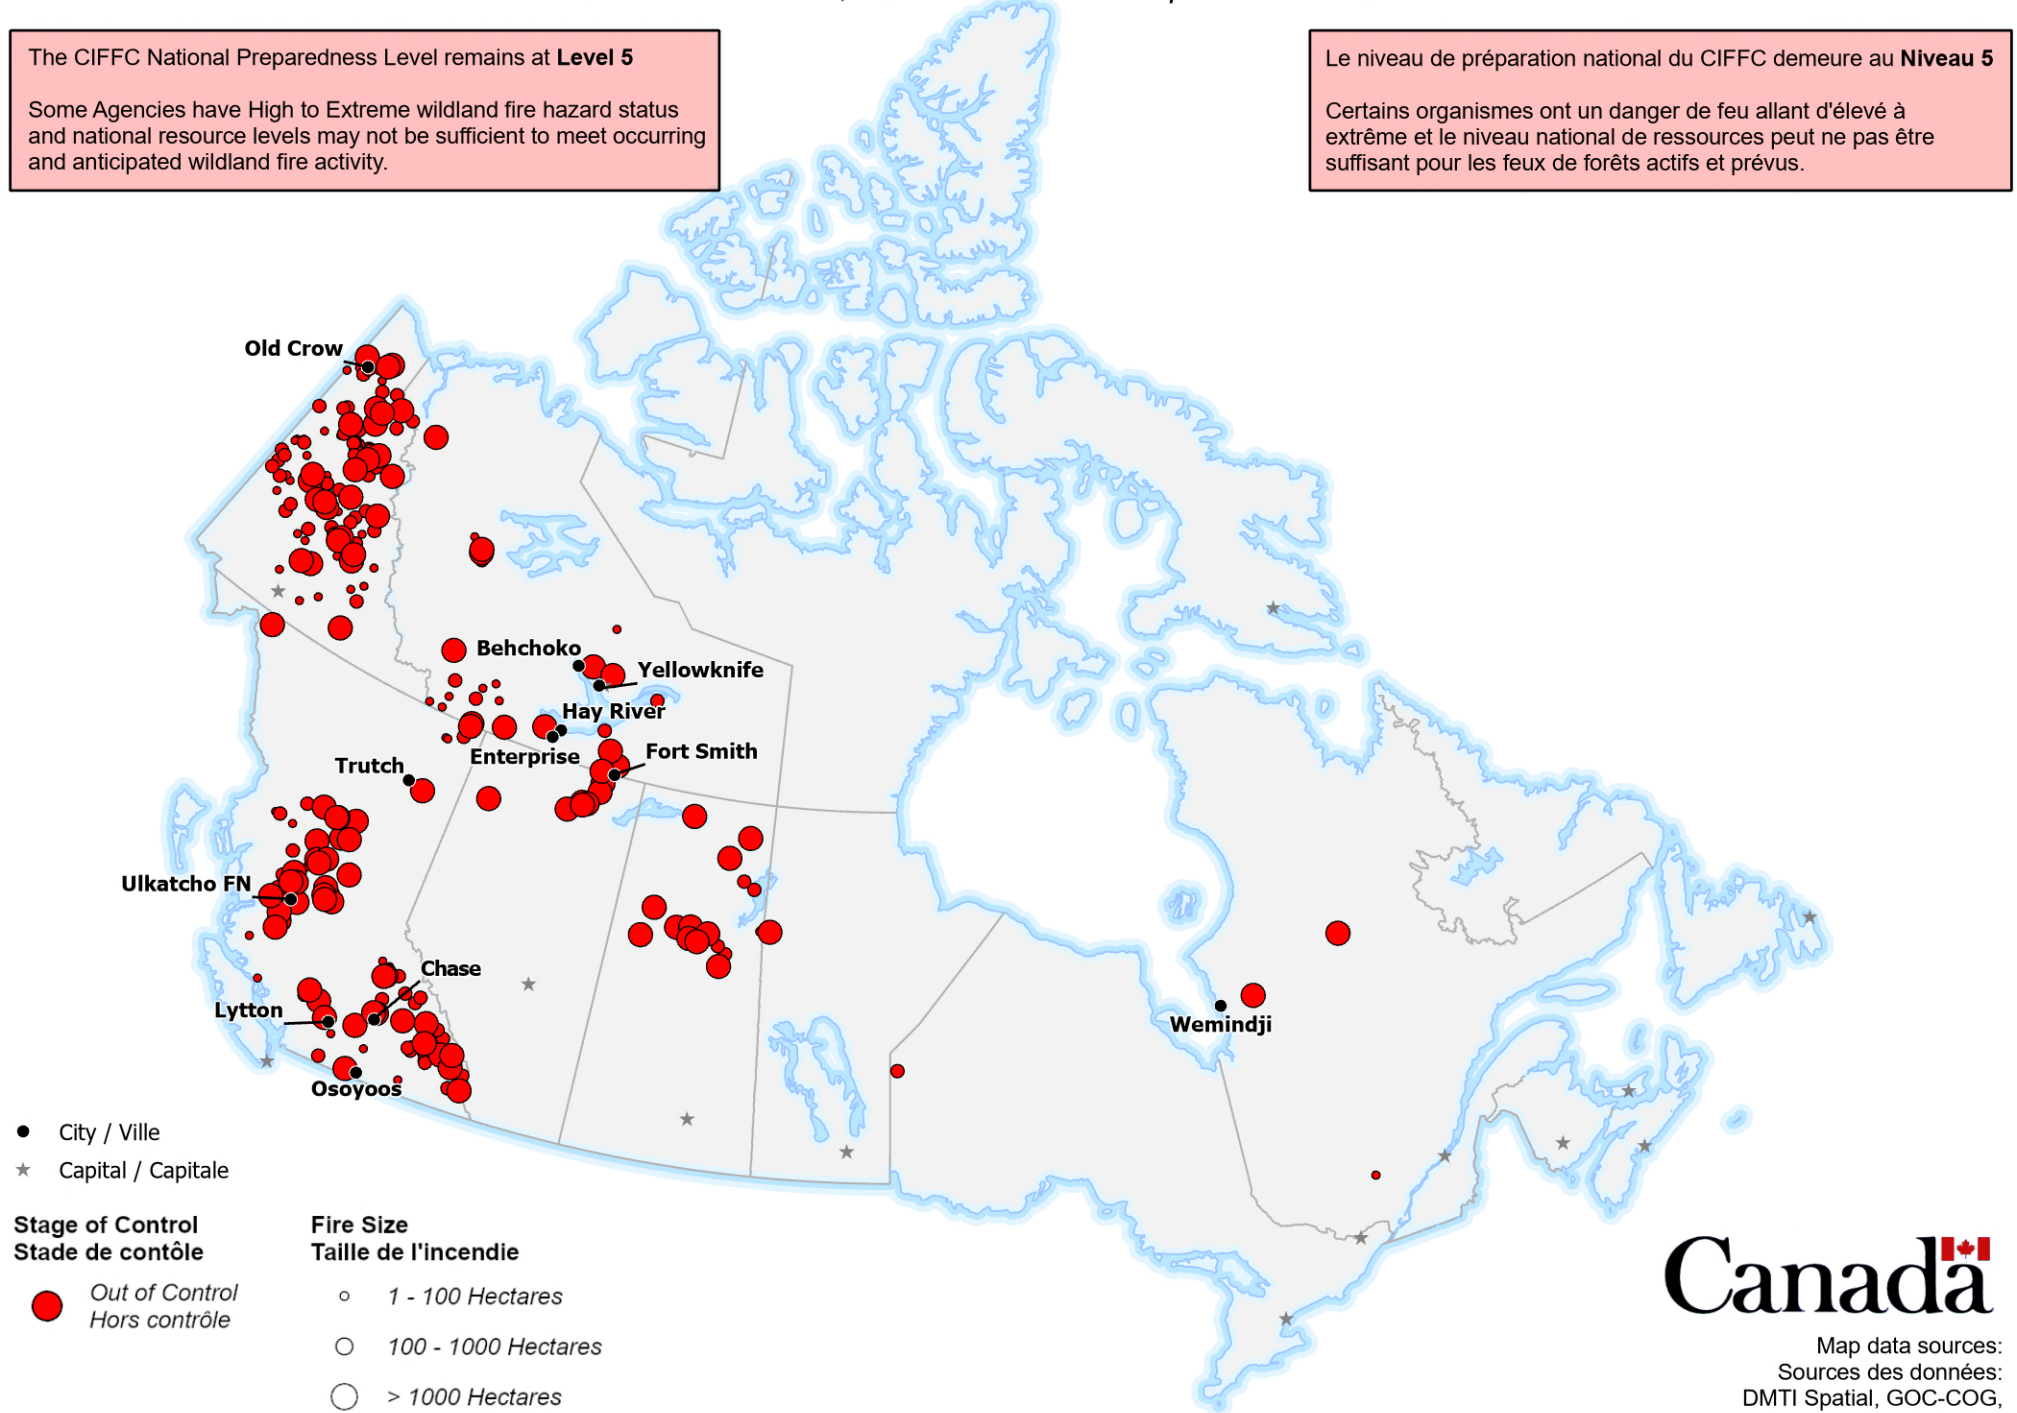

ACTIVE FIRES / FEUX ACTIFS

Out-of-Control fires, with full or modified response
Feux hors contrôle, avec intervention complète ou limitée

The CIFFC National Preparedness Level remains at **Level 5**

Some Agencies have High to Extreme wildland fire hazard status and national resource levels may not be sufficient to meet occurring and anticipated wildland fire activity.

- City / Ville
- ★ Capital / Capitale

Stage of Control
Stade de contrôle

- Out of Control
Hors contrôle

Fire Size
Taille de l'incendie

- 1 - 100 Hectares
- 100 - 1000 Hectares
- > 1000 Hectares