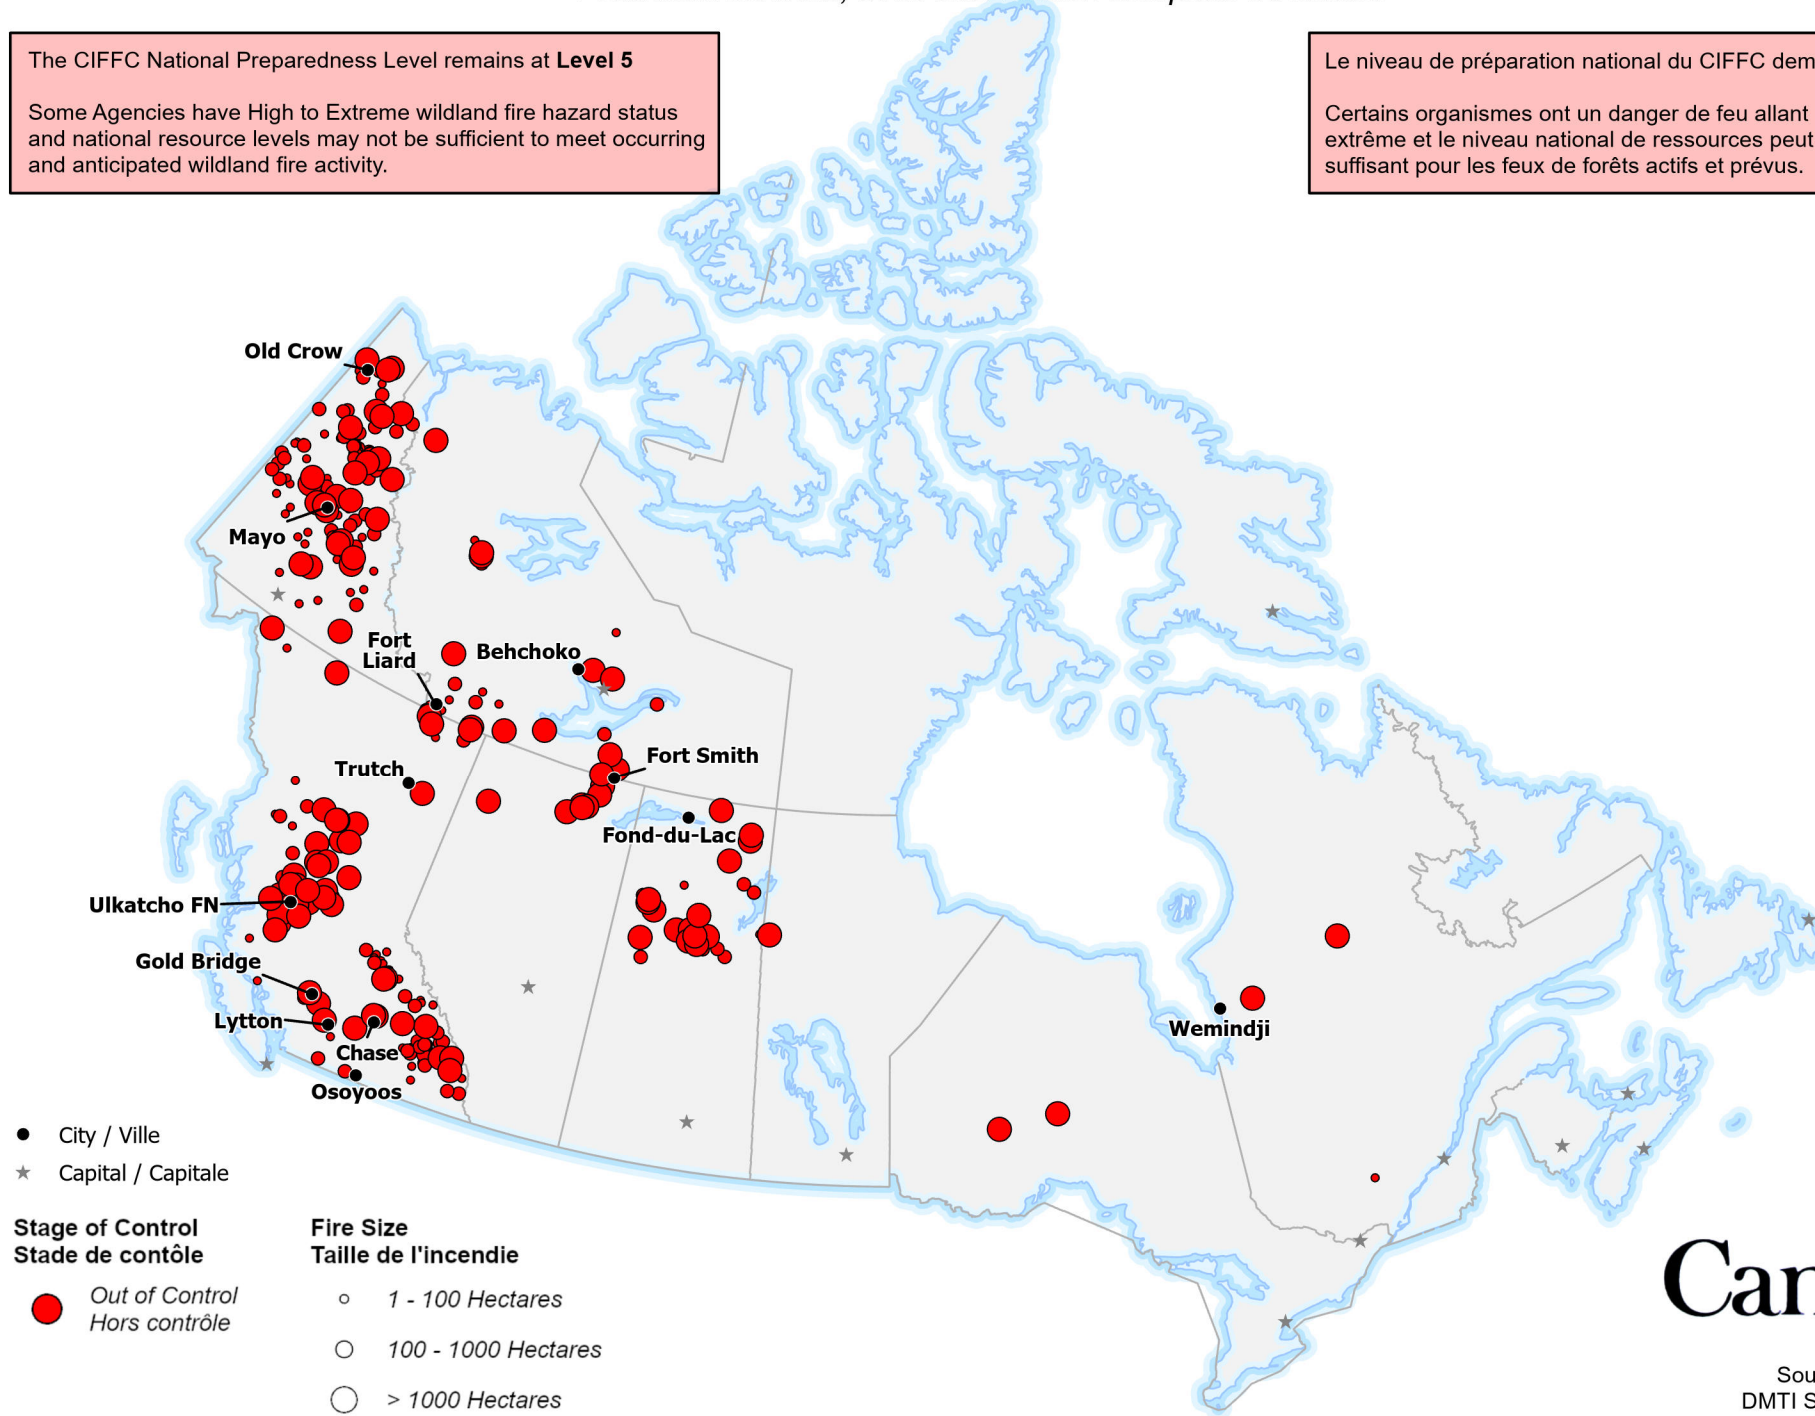

ACTIVE FIRES / FEUX ACTIFS
Out-of-Control fires, with full or modified response
Feux hors contrôle, avec intervention complète ou limitée

Current as of / Mise à jour
 11 August / août 2023
 16:00 EDT/HAE

The CIFFC National Preparedness Level remains at **Level 5**

Some Agencies have High to Extreme wildland fire hazard status and national resource levels may not be sufficient to meet occurring and anticipated wildland fire activity.

Map data sources:
 Sources des données:
 DMTI Spatial, GOC-COG,
 CWFIS, CIFFC