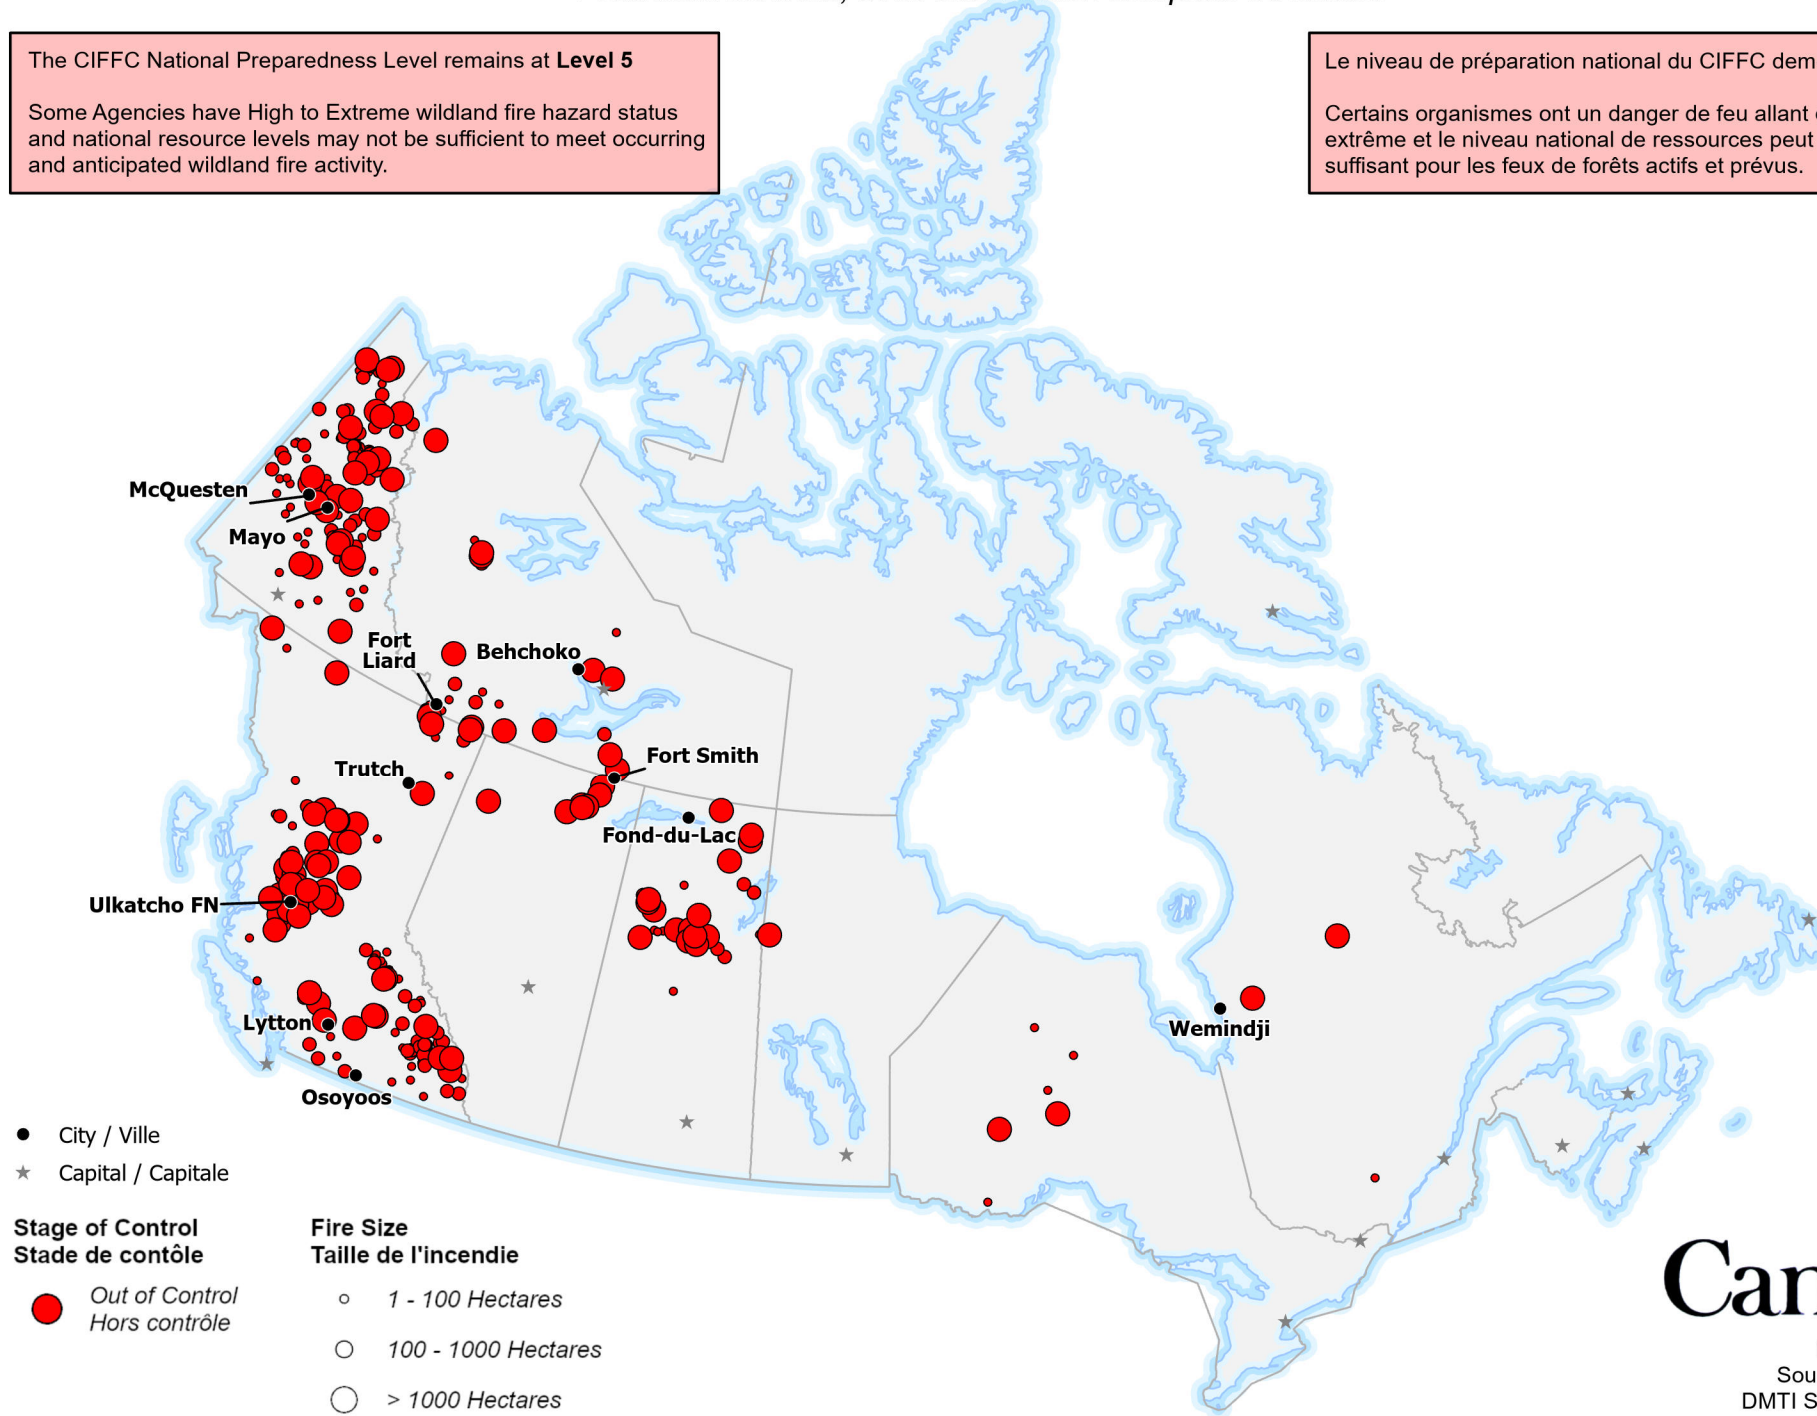

ACTIVE FIRES / FEUX ACTIFS
Out-of-Control fires, with full or modified response
Feux hors contrôle, avec intervention complète ou limitée

Current as of / Mise à jour
 09 August / août 2023
 16:00 EDT/HAE

The CIFFC National Preparedness Level remains at **Level 5**

Some Agencies have High to Extreme wildland fire hazard status and national resource levels may not be sufficient to meet occurring and anticipated wildland fire activity.

Map data sources:
 Sources des données:
 DMTI Spatial, GOC-COG,
 CWFIS, CIFFC