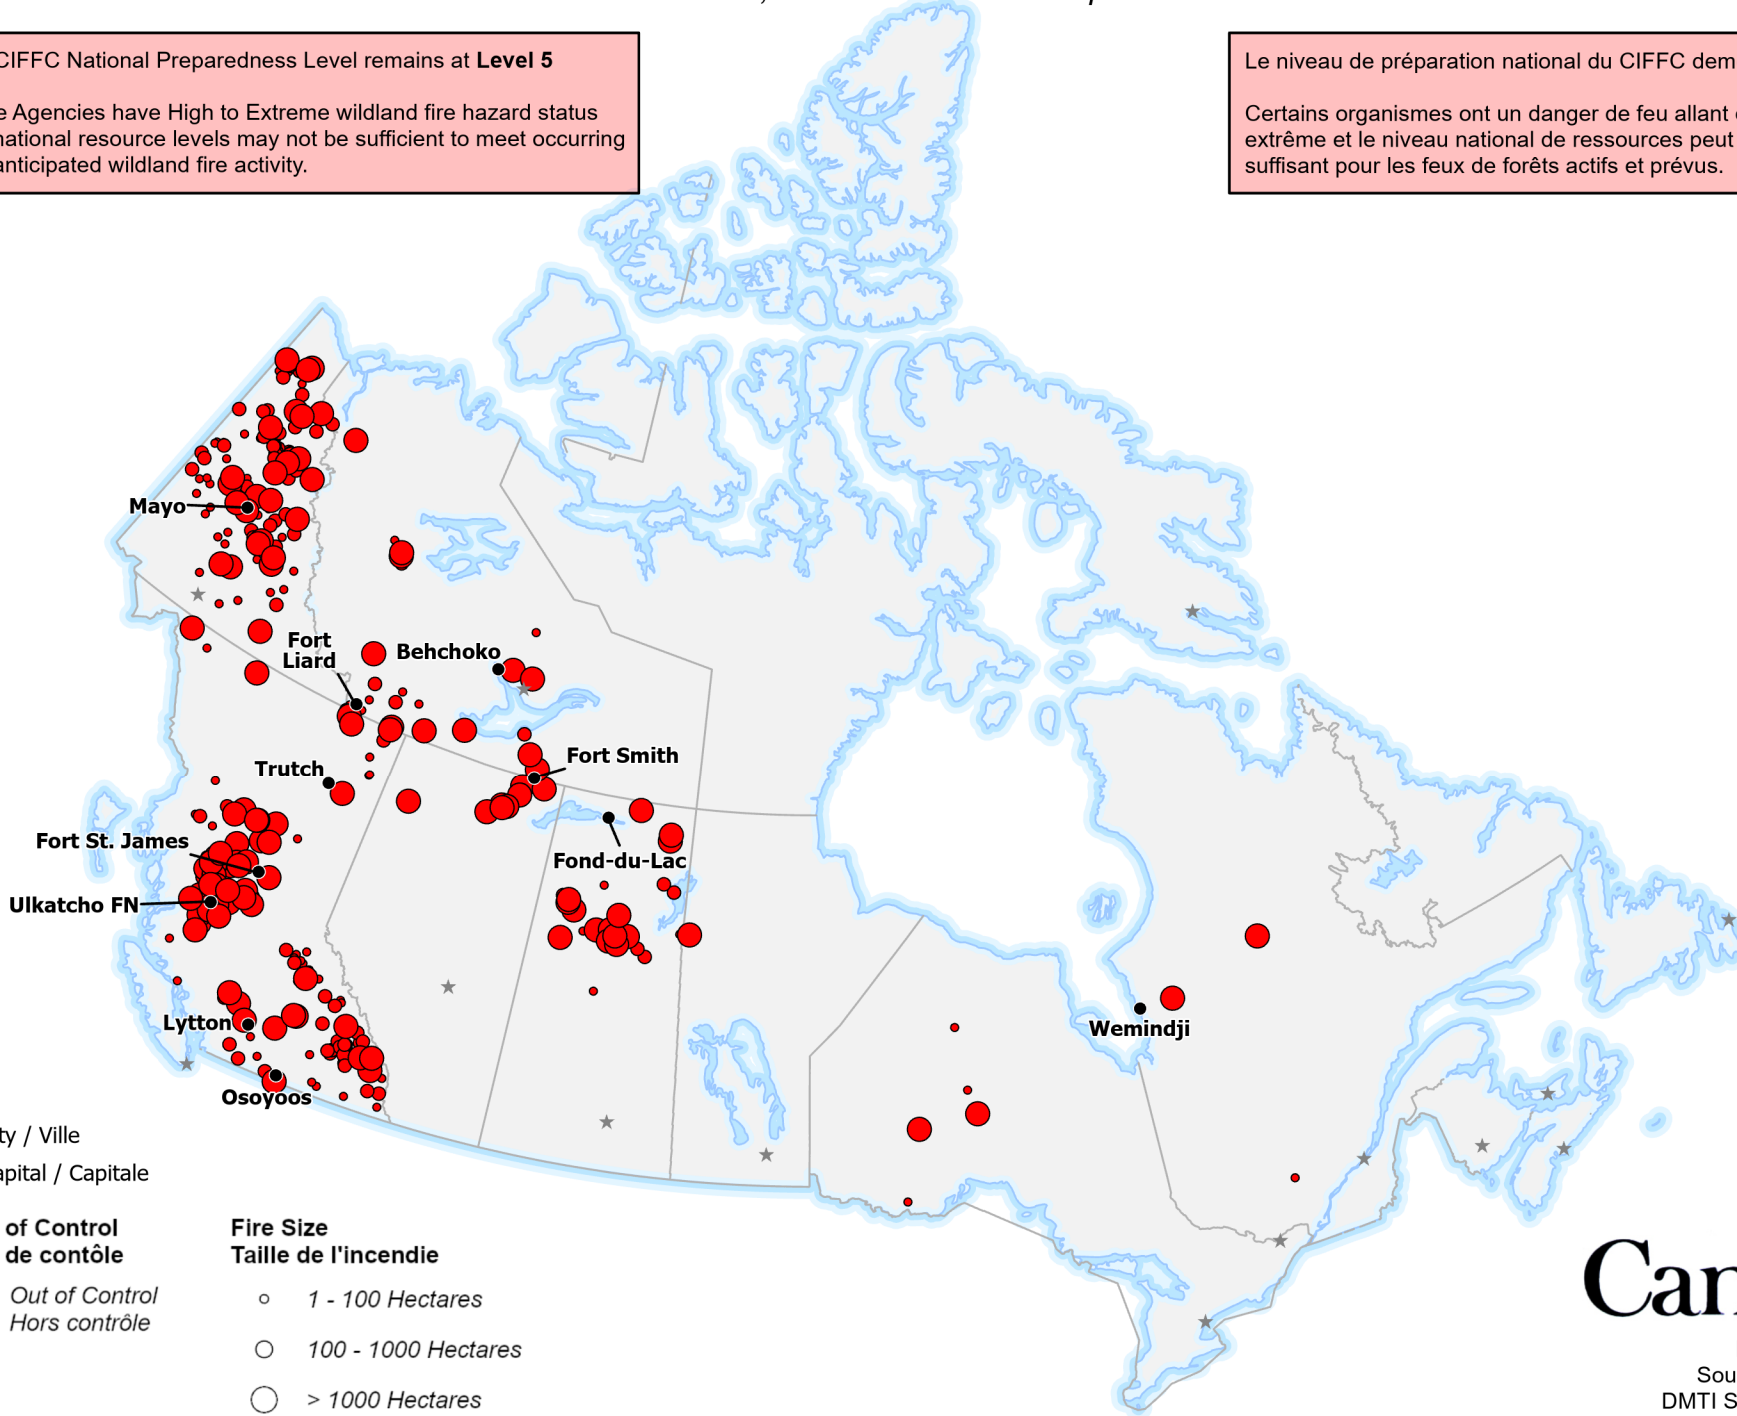

**ACTIVE FIRES / FEUX ACTIFS**  
*Out-of-Control fires, with full or modified response*  
*Feux hors contrôle, avec intervention complète ou limitée*

Current as of / Mise à jour  
 08 August / août 2023  
 16:00 EDT/HAE

The CIFFC National Preparedness Level remains at **Level 5**

Some Agencies have High to Extreme wildland fire hazard status and national resource levels may not be sufficient to meet occurring and anticipated wildland fire activity.

- City / Ville
- ★ Capital / Capitale

**Stage of Control**  
**Stade de contr  le**

● Out of Control  
 Hors contr  le

**Fire Size**  
**Taille de l'incendie**

- 1 - 100 Hectares
- 100 - 1000 Hectares
- > 1000 Hectares

**Canada**

Map data sources:  
 Sources des donn  es:  
 DMTI Spatial, GOC-COG,  
 CWFIS, CIFFC