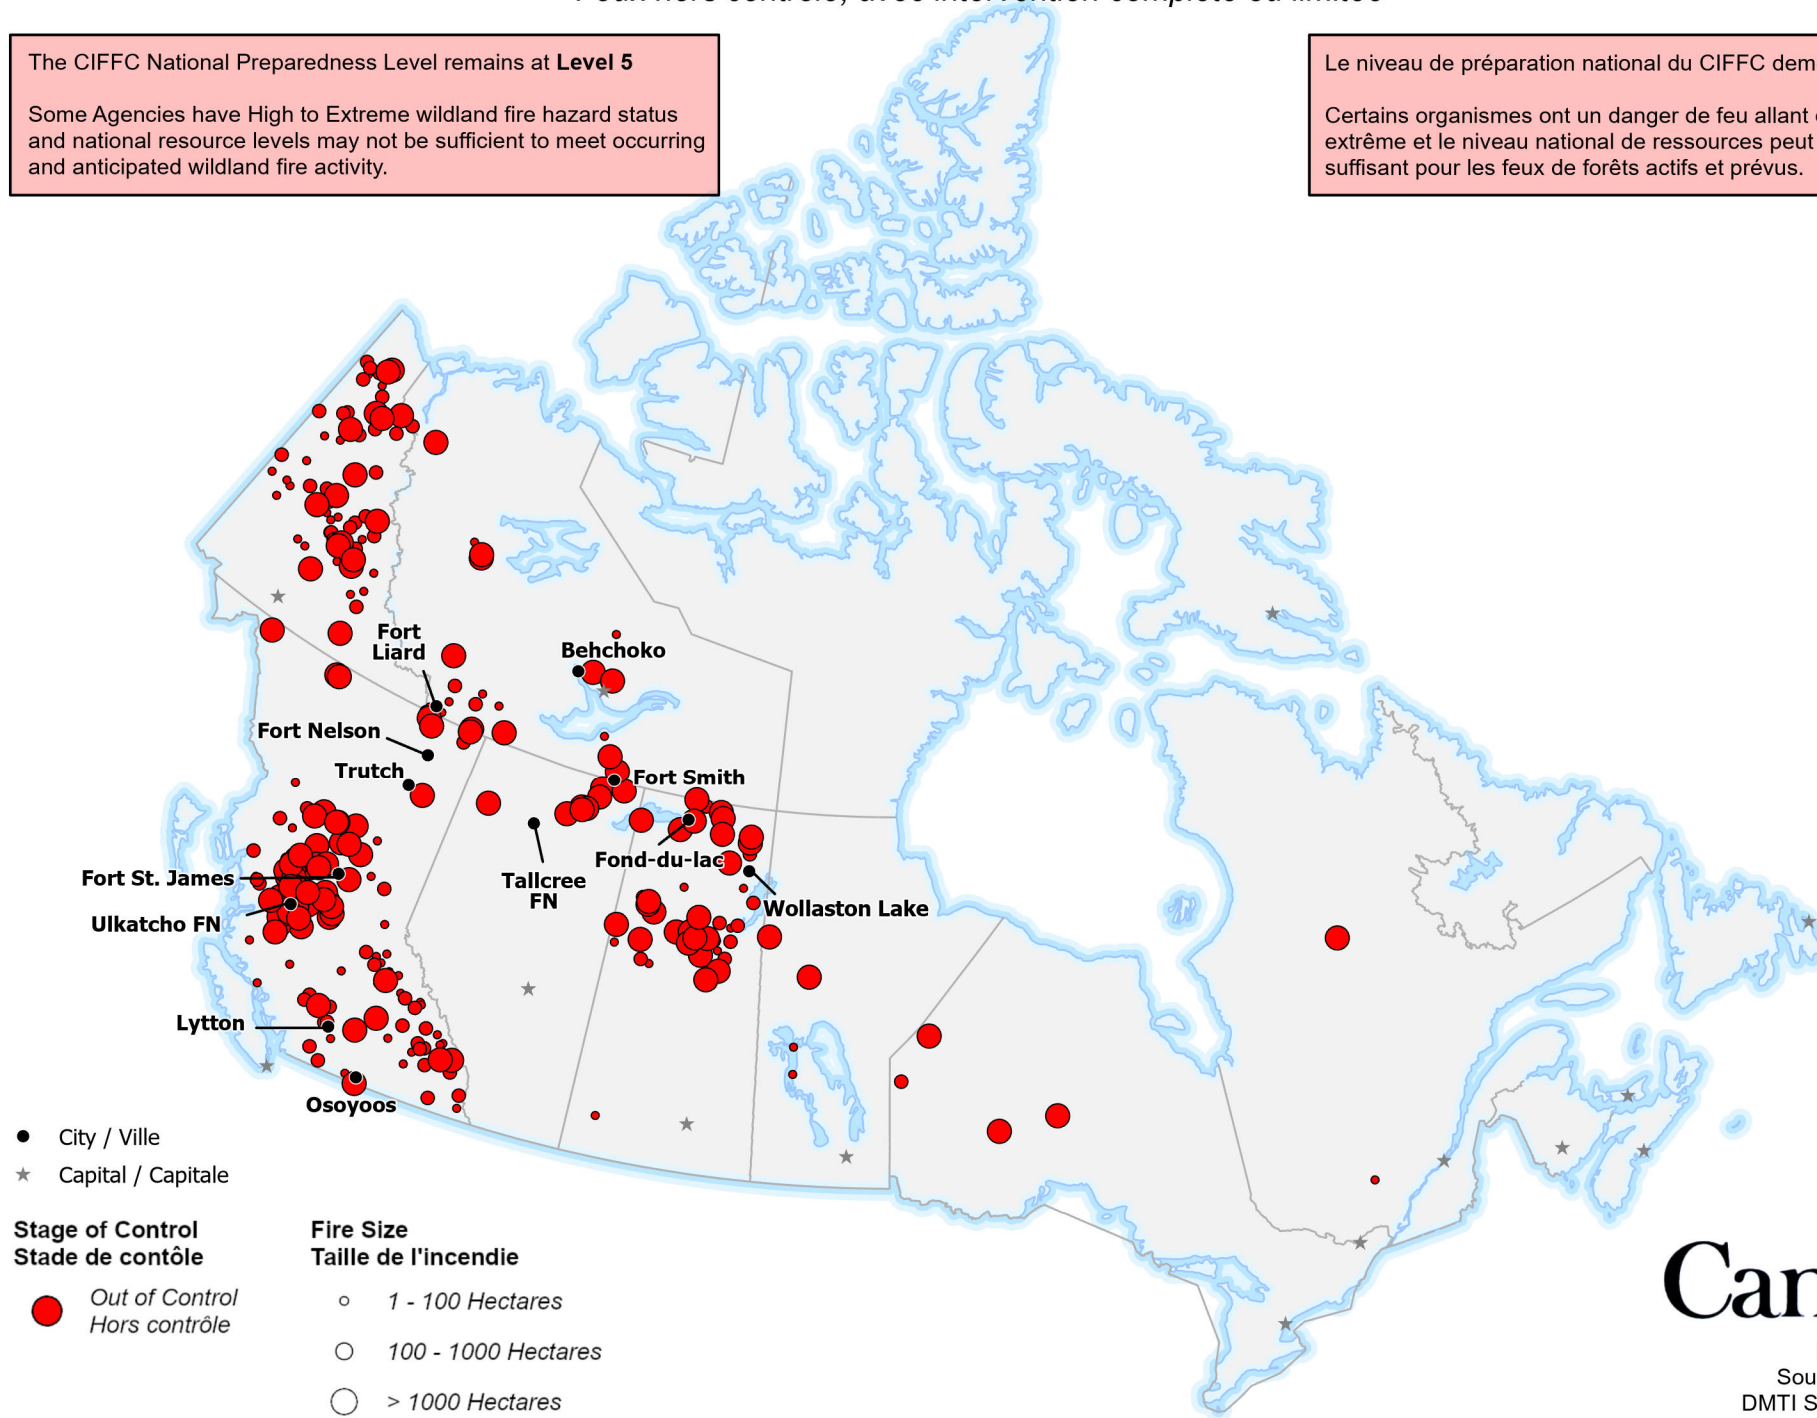

ACTIVE FIRES / FEUX ACTIFS
Out-of-Control fires, with full or modified response
Feux hors contrôle, avec intervention complète ou limitée

Current as of / Mise à jour
 01 August / août 2023
 16:00 EDT/HAE

The CIFFC National Preparedness Level remains at **Level 5**

Some Agencies have High to Extreme wildland fire hazard status and national resource levels may not be sufficient to meet occurring and anticipated wildland fire activity.

Map data sources:
 Sources des données:
 DMTI Spatial, GOC-COG,
 CWFIS, CIFFC