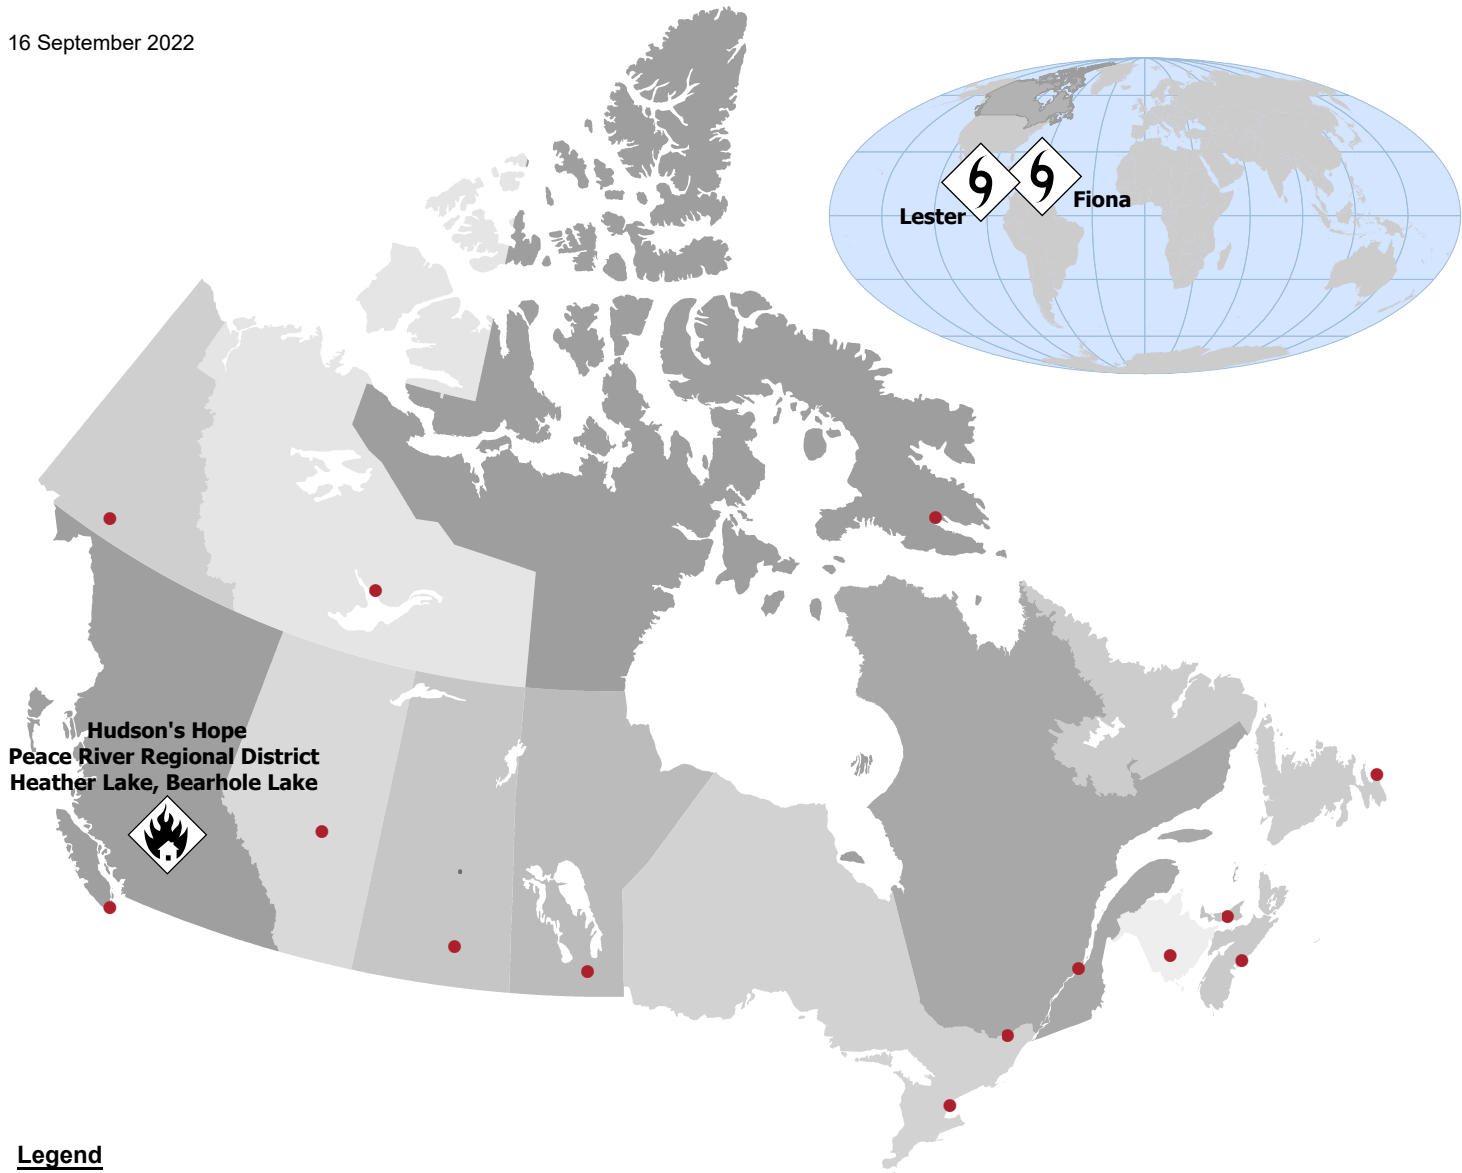

16 September 2022

Legend

Wildland Urban Interface Fire

Tropical Cyclone - Tropical Storm