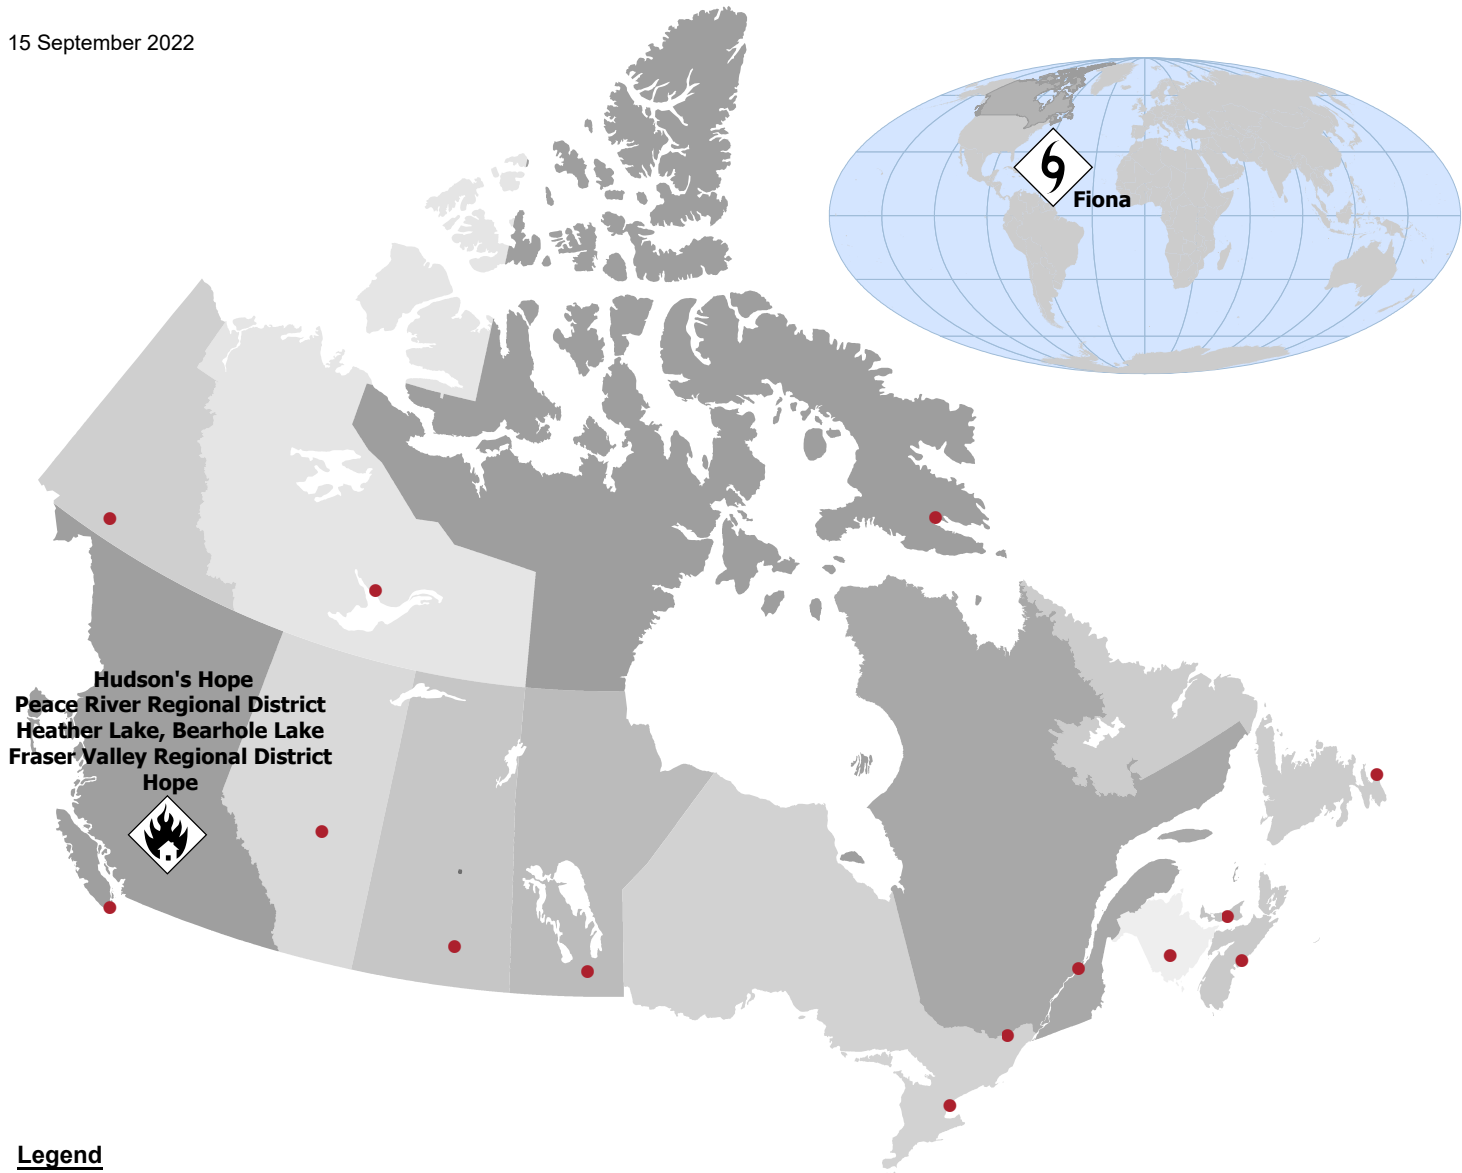

15 September 2022

**Legend**

Wildland Urban Interface Fire

Tropical Cyclone - Tropical Storm