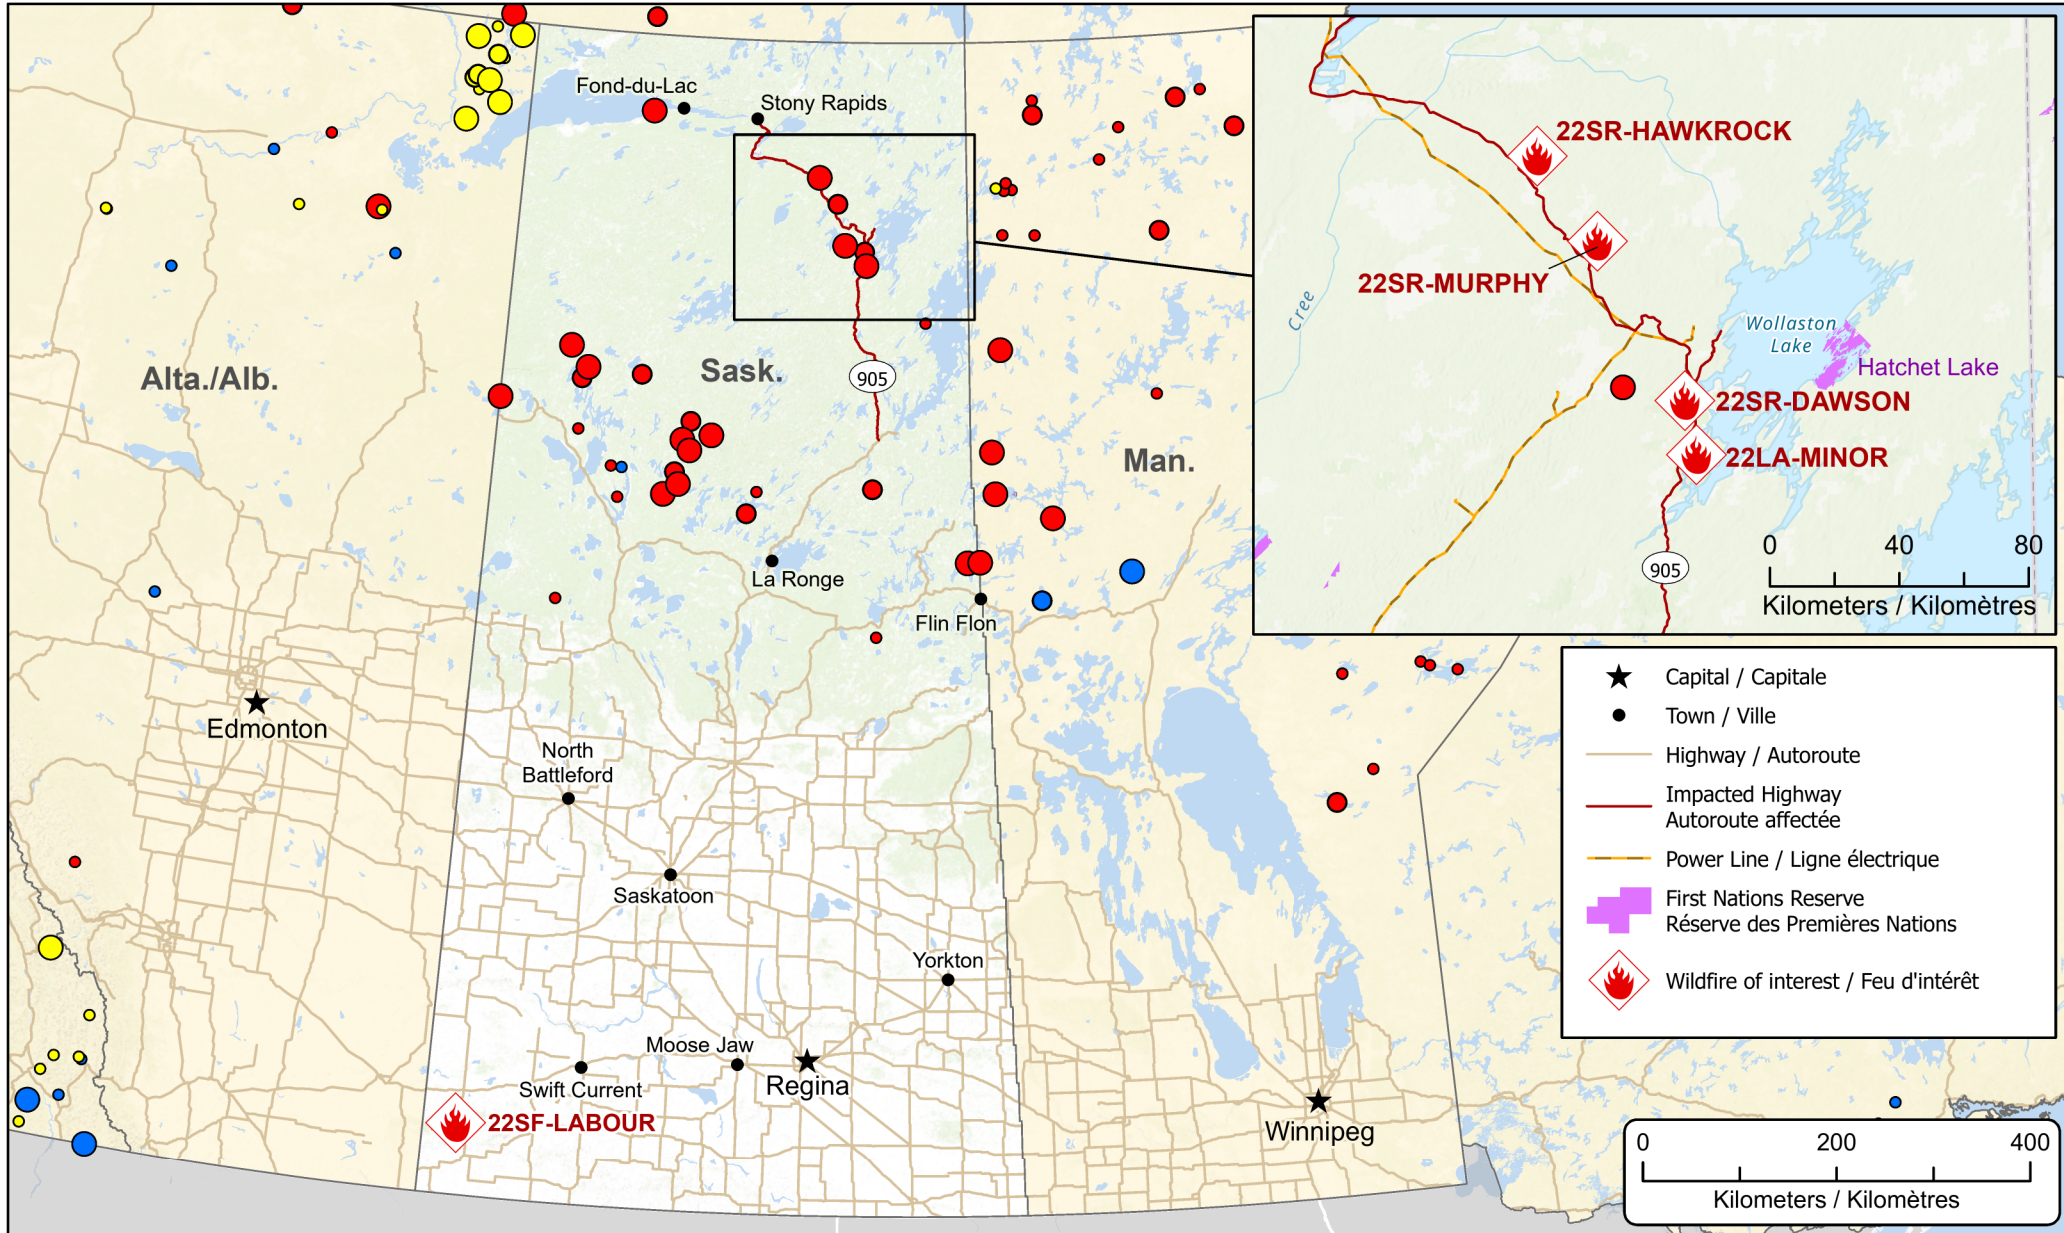

**Wildfires of interest in Saskatchewan
 Feux de forêt d'intérêt en Saskatchewan**

| Out of Control Hors contrôle | Being Held Contenu | Under Control Maîtrisé |
|---|--|--|
| ● 1 - 100 Hectares | ● 1 - 100 Hectares | ● 1 - 100 Hectares |
| ● 100 - 999 Hectares | ● 100 - 999 Hectares | ● 100 - 999 Hectares |
| ● > 1000 Hectares | ● > 1000 Hectares | ● > 1000 Hectares |