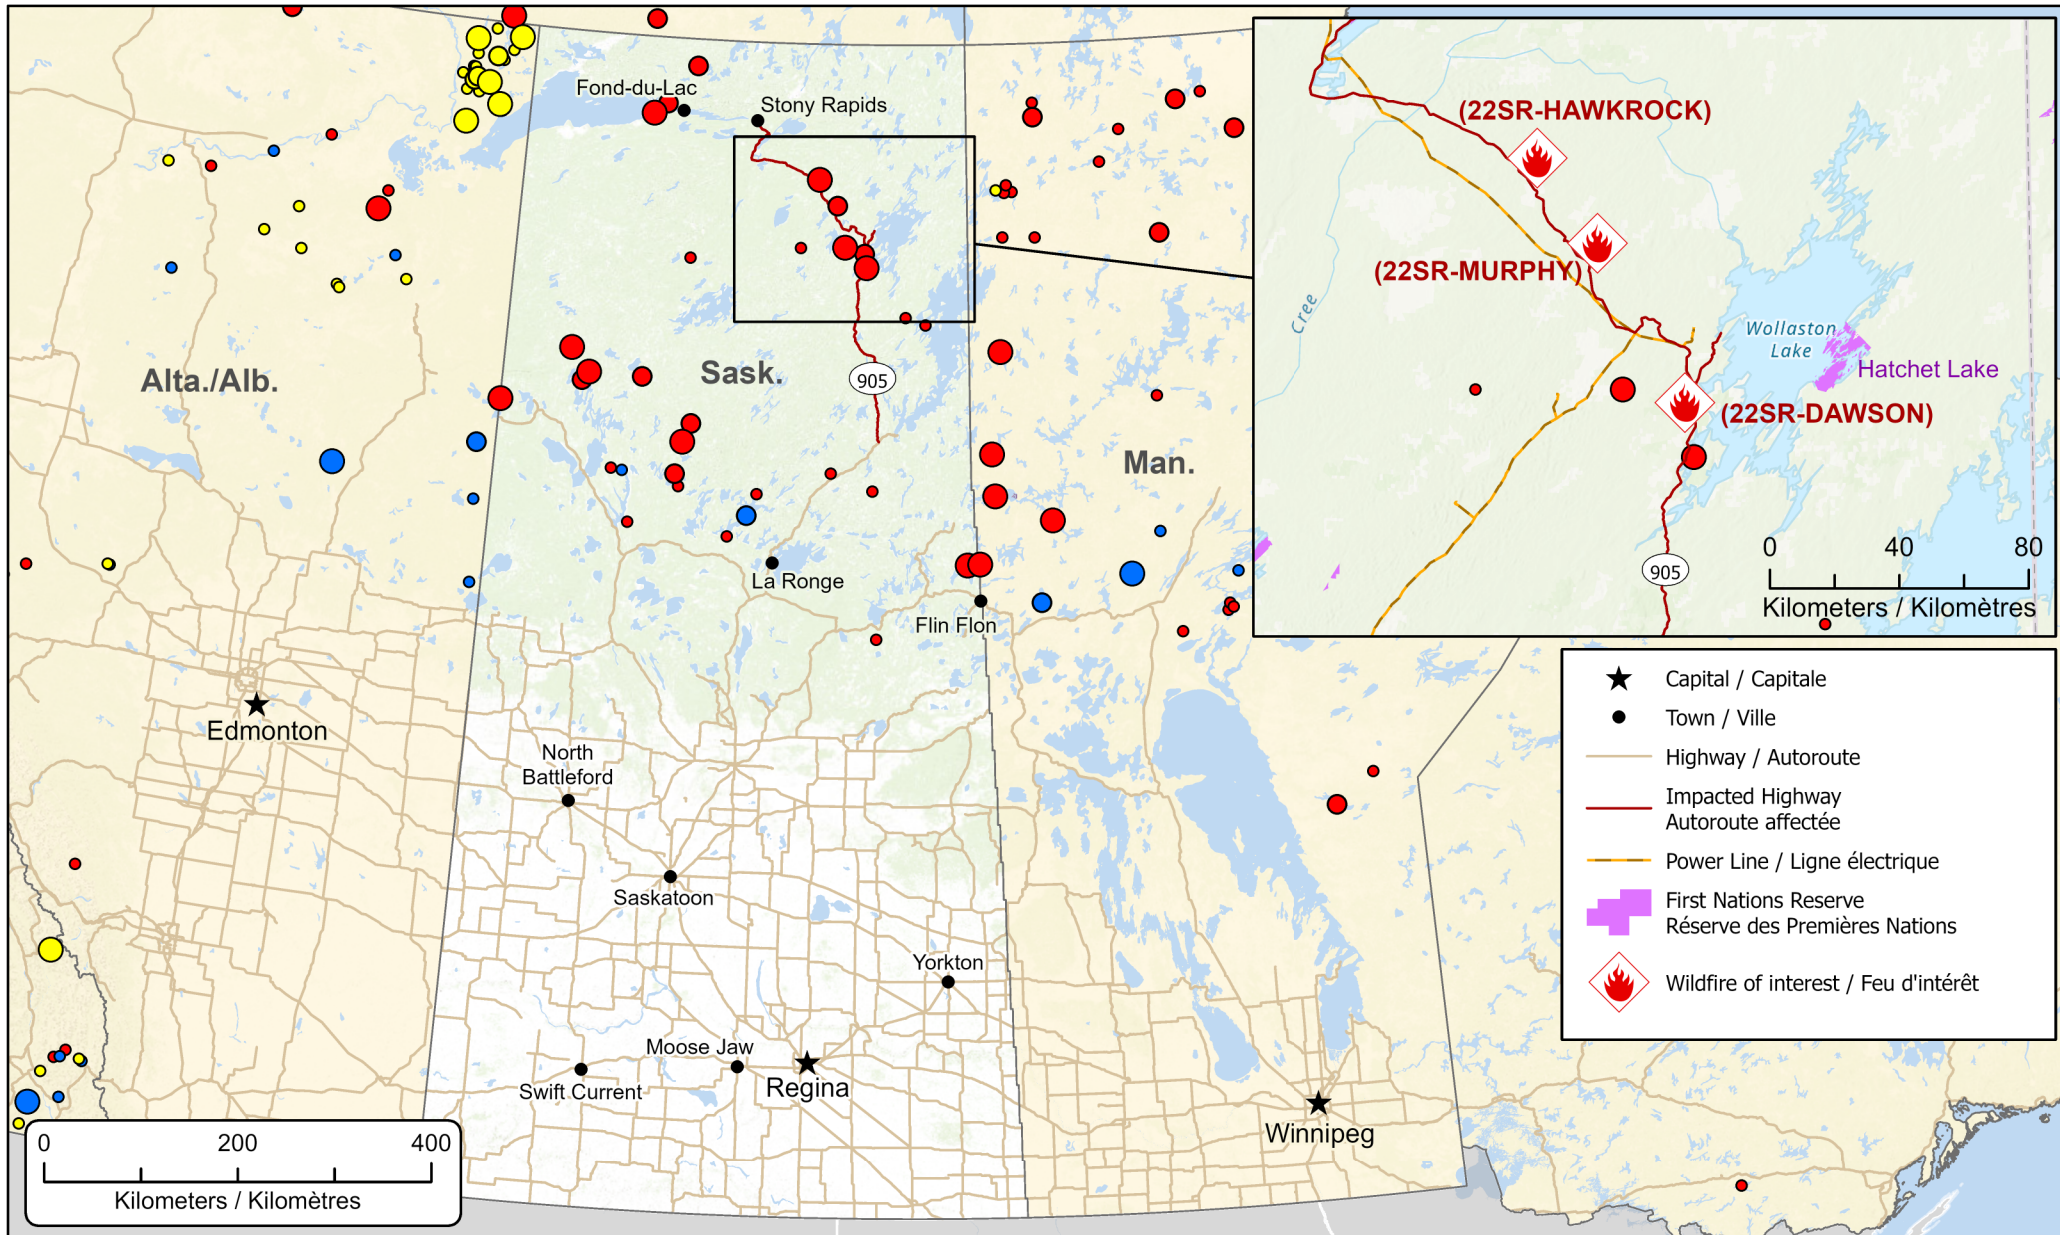

**Wildfires of interest in Saskatchewan
 Feux de forêt d'intérêt en Saskatchewan**

Out of Control Hors contrôle	Being Held Contenu	Under Control Maîtrisé
● 1 - 100 Hectares	● 1 - 100 Hectares	● 1 - 100 Hectares
● 100 - 999 Hectares	● 100 - 999 Hectares	● 100 - 999 Hectares
● > 1000 Hectares	● > 1000 Hectares	● > 1000 Hectares