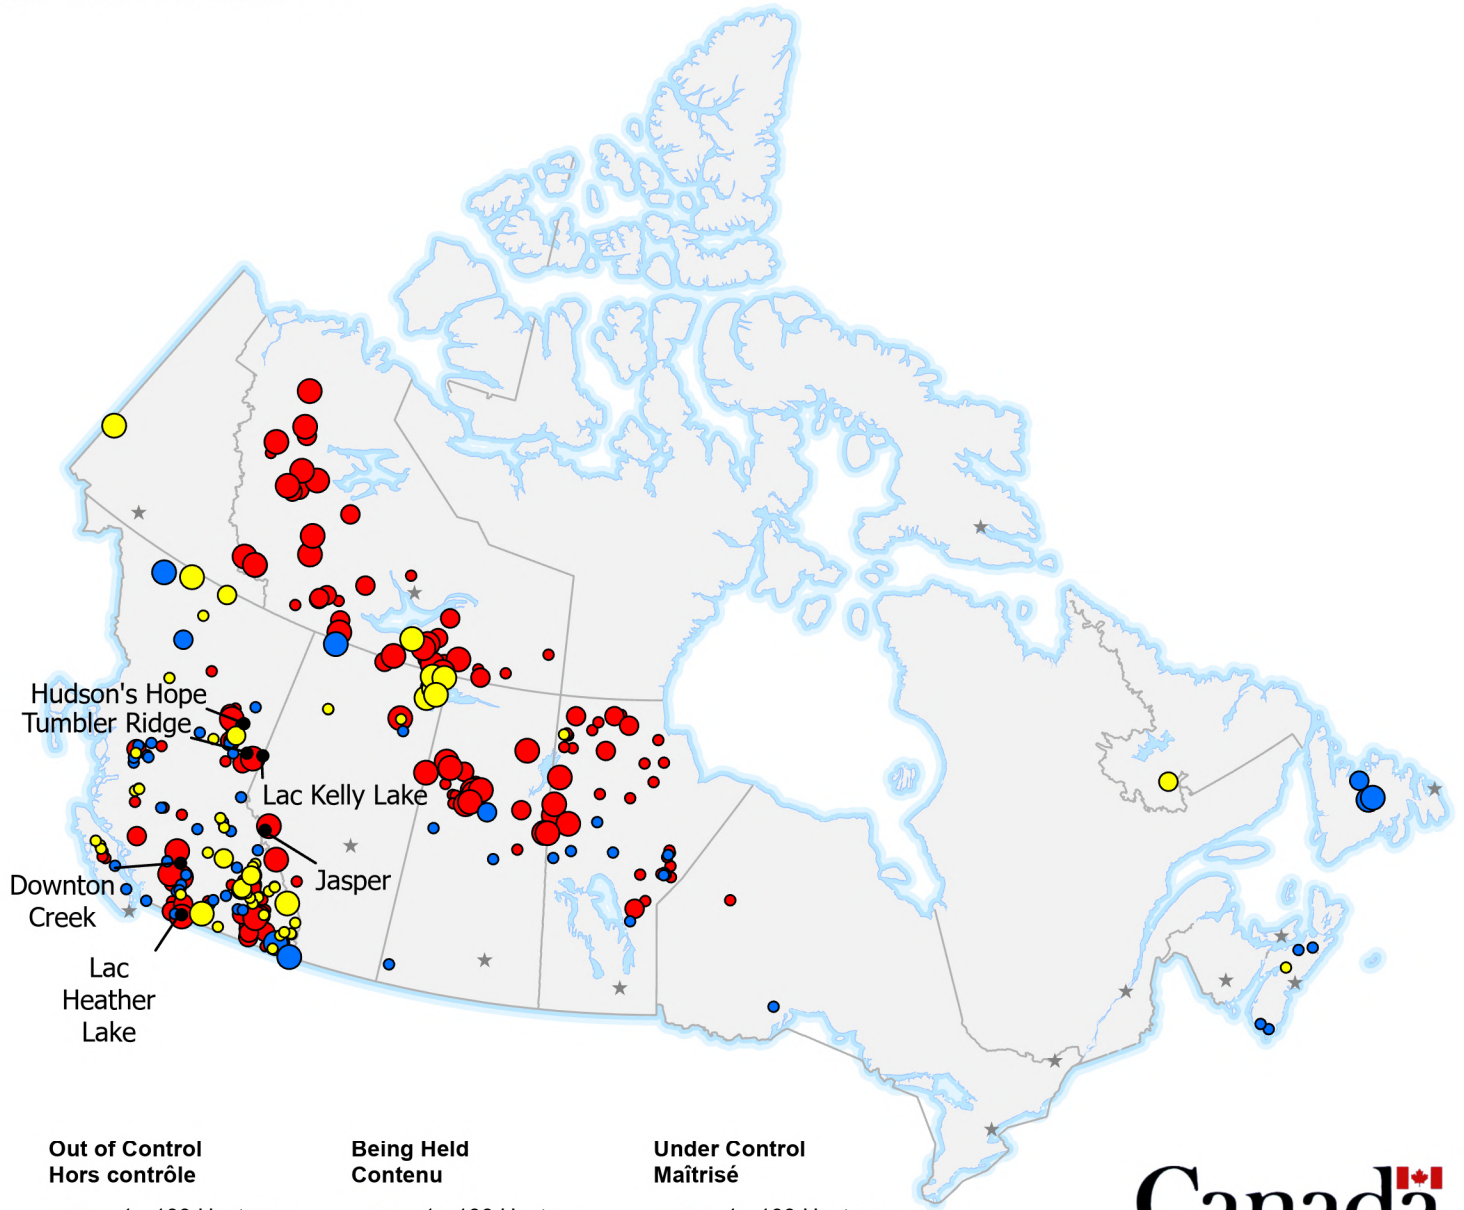

ACTIVE FIRES / FEUX ACTIFS

Hudson's Hope
Tumbler Ridge
Lac Kelly Lake
Downton Creek
Lac Heather Lake
Jasper

**Out of Control
Hors contrôle**

- 1 - 100 Hectares
- 100 - 999 Hectares
- > 1000 Hectares

**Being Held
Contenu**

- 1 - 100 Hectares
- 100 - 999 Hectares
- > 1000 Hectares

**Under Control
Maîtrisé**

- 1 - 100 Hectares
- 100 - 999 Hectares
- > 1000 Hectares