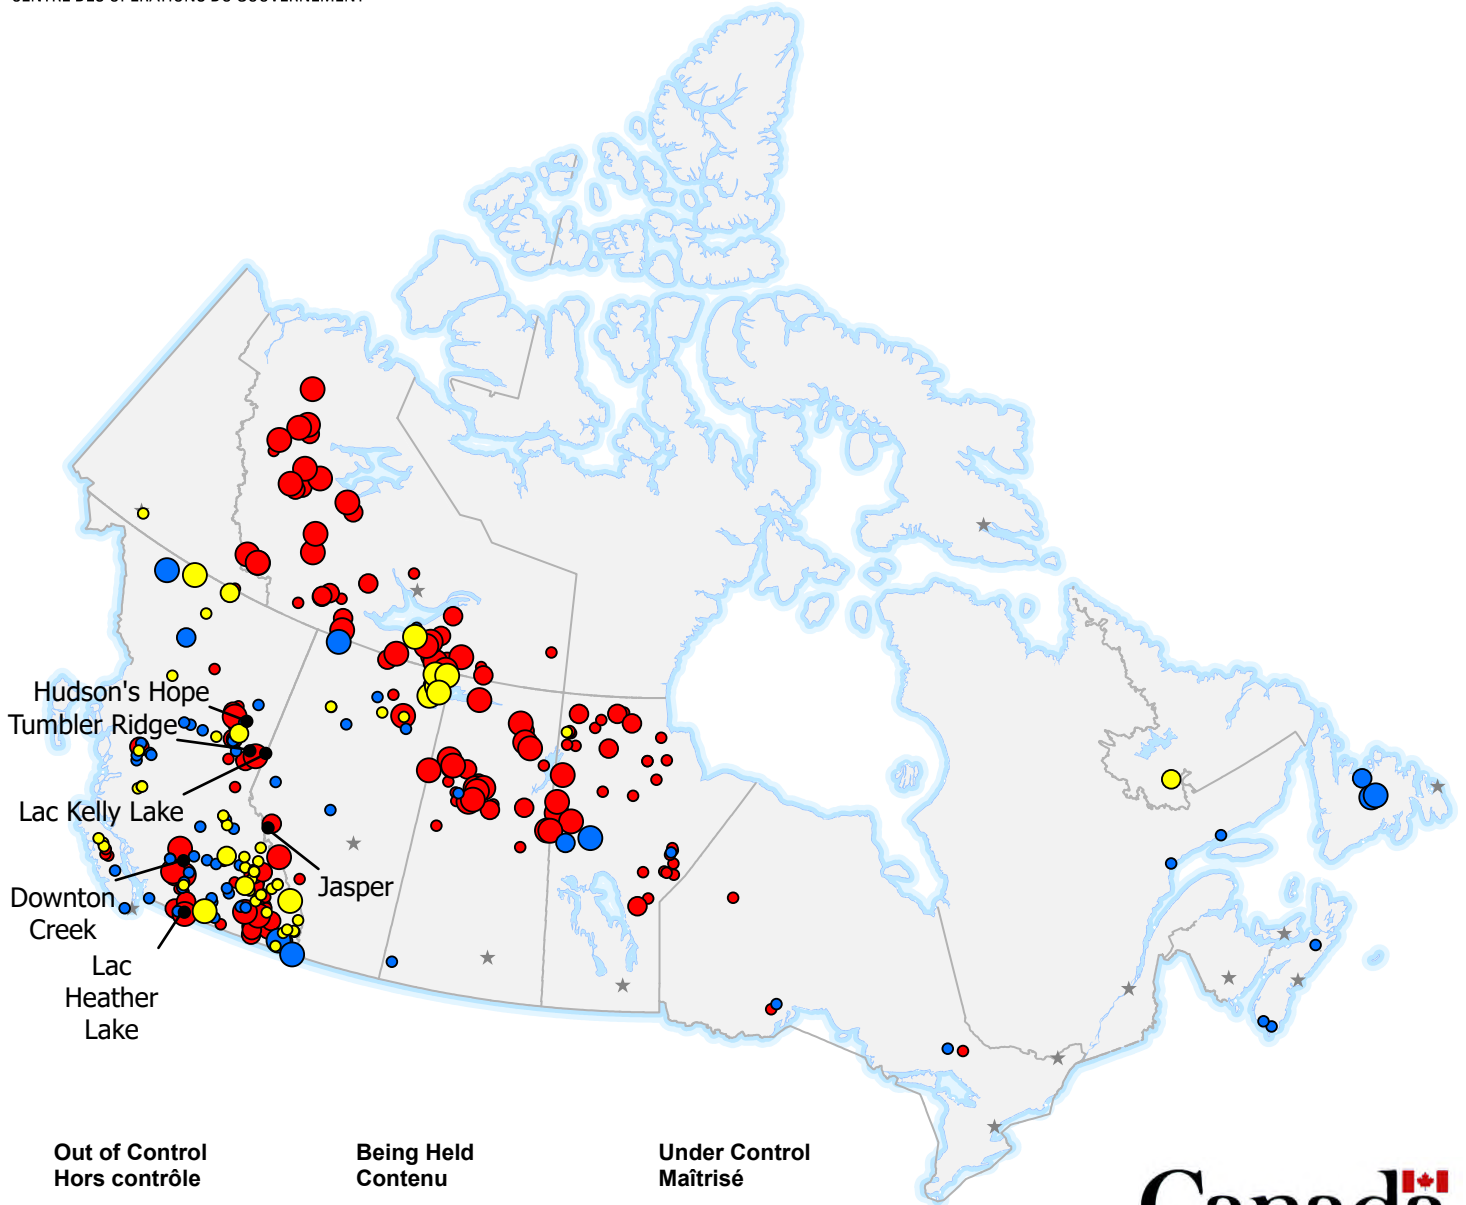

ACTIVE FIRES / FEUX ACTIFS

Hudson's Hope
Tumbler Ridge
Lac Kelly Lake
Downton Creek
Lac Heather Lake
Jasper

**Out of Control
Hors contrôle**

- 1 - 100 Hectares
- 100 - 999 Hectares
- > 1000 Hectares

**Being Held
Contenu**

- 1 - 100 Hectares
- 100 - 999 Hectares
- > 1000 Hectares

**Under Control
Maîtrisé**

- 1 - 100 Hectares
- 100 - 999 Hectares
- > 1000 Hectares