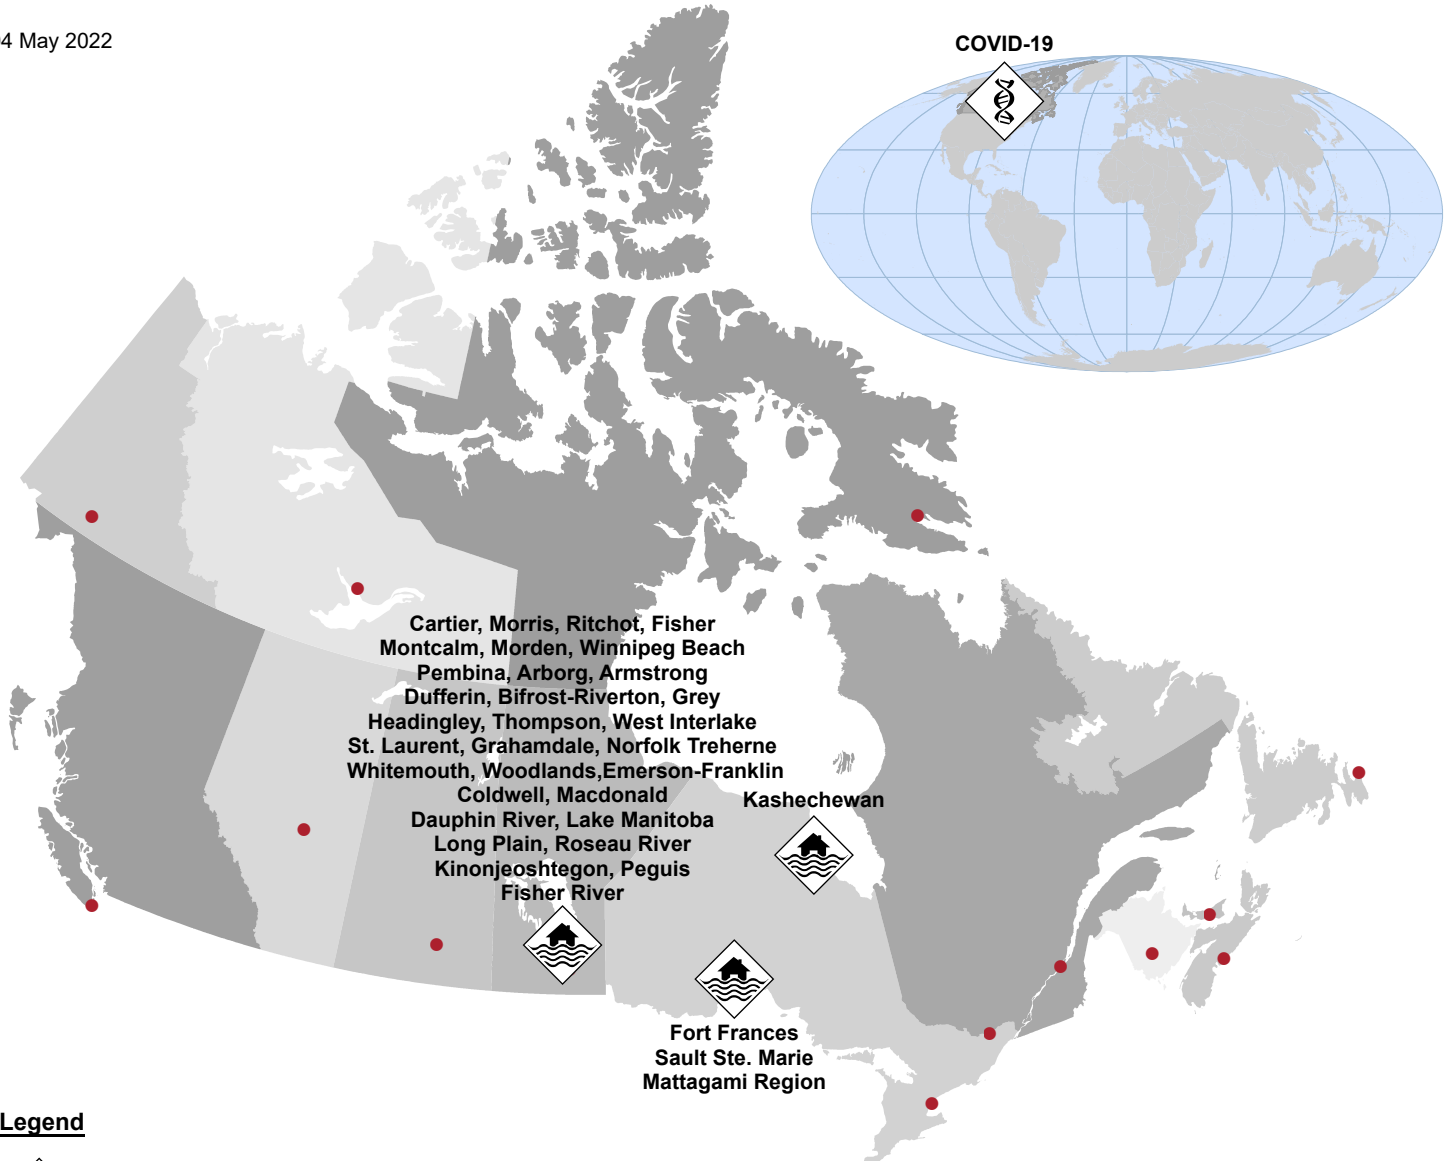

04 May 2022

COVID-19

Cartier, Morris, Ritchot, Fisher
Montcalm, Morden, Winnipeg Beach
Pembina, Arborg, Armstrong
Dufferin, Bifrost-Riverton, Grey
Headingley, Thompson, West Interlake
St. Laurent, Grahamdale, Norfolk Treherne
Whitemouth, Woodlands, Emerson-Franklin
Coldwell, Macdonald
Dauphin River, Lake Manitoba
Long Plain, Roseau River
Kinonjeoshtegon, Peguis
Fisher River

Kashechewan

Fort Frances
Sault Ste. Marie
Mattagami Region

Legend

 Extreme Weather - Flooding

 Health - Human