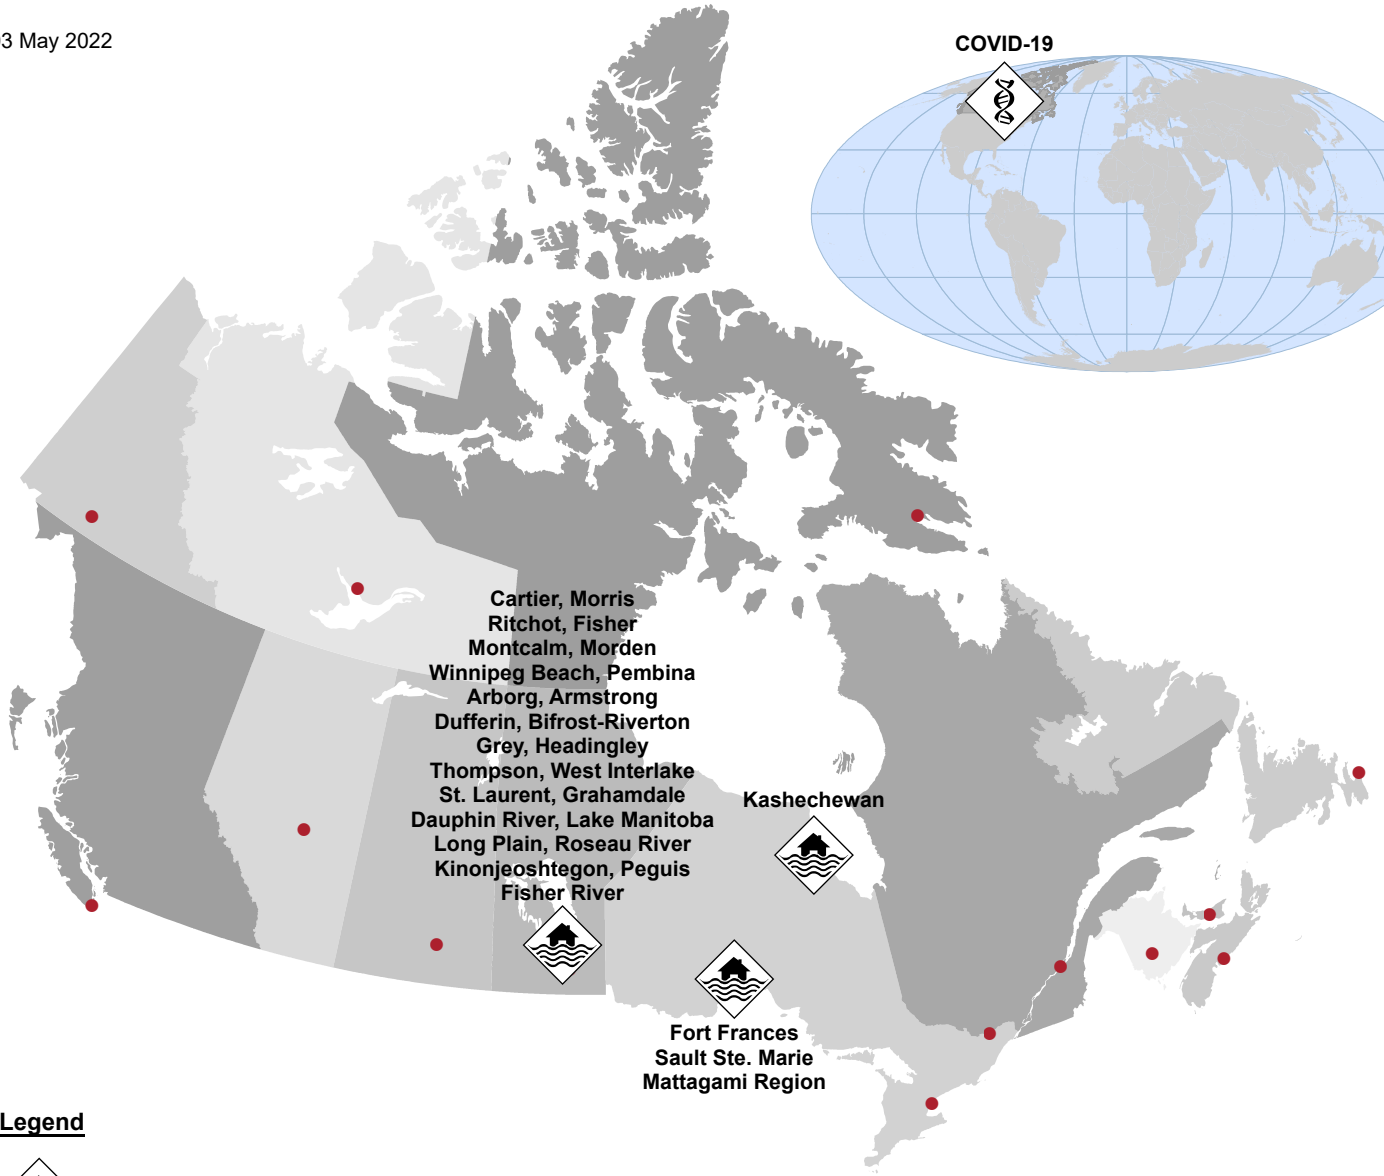

03 May 2022

COVID-19

Cartier, Morris  
Ritchot, Fisher  
Montcalm, Morden  
Winnipeg Beach, Pembina  
Arborg, Armstrong  
Dufferin, Bifrost-Riverton  
Grey, Headingley  
Thompson, West Interlake  
St. Laurent, Grahamdale  
Dauphin River, Lake Manitoba  
Long Plain, Roseau River  
Kinonjeoshtegon, Peguis  
Fisher River

Kashechewan

Fort Frances  
Sault Ste. Marie  
Mattagami Region

**Legend**

 Extreme Weather - Flooding

 Health - Human