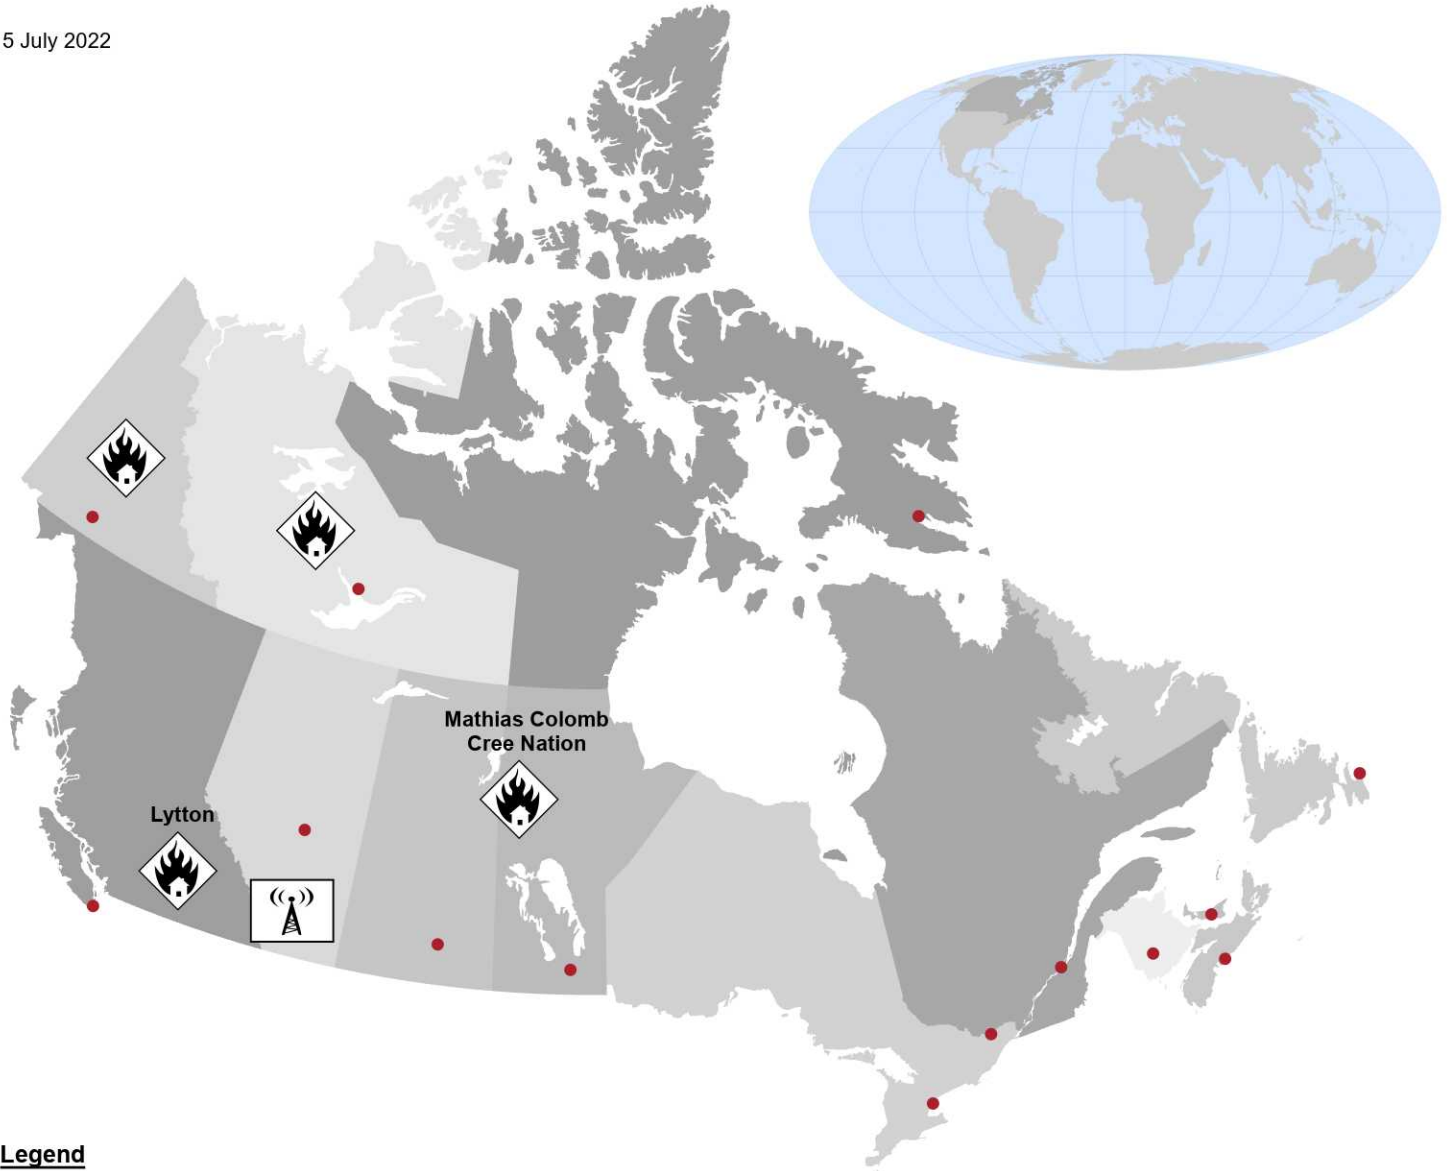

15 July 2022

Legend

Telecommunications Outage

Wildland Urban Interface Fire