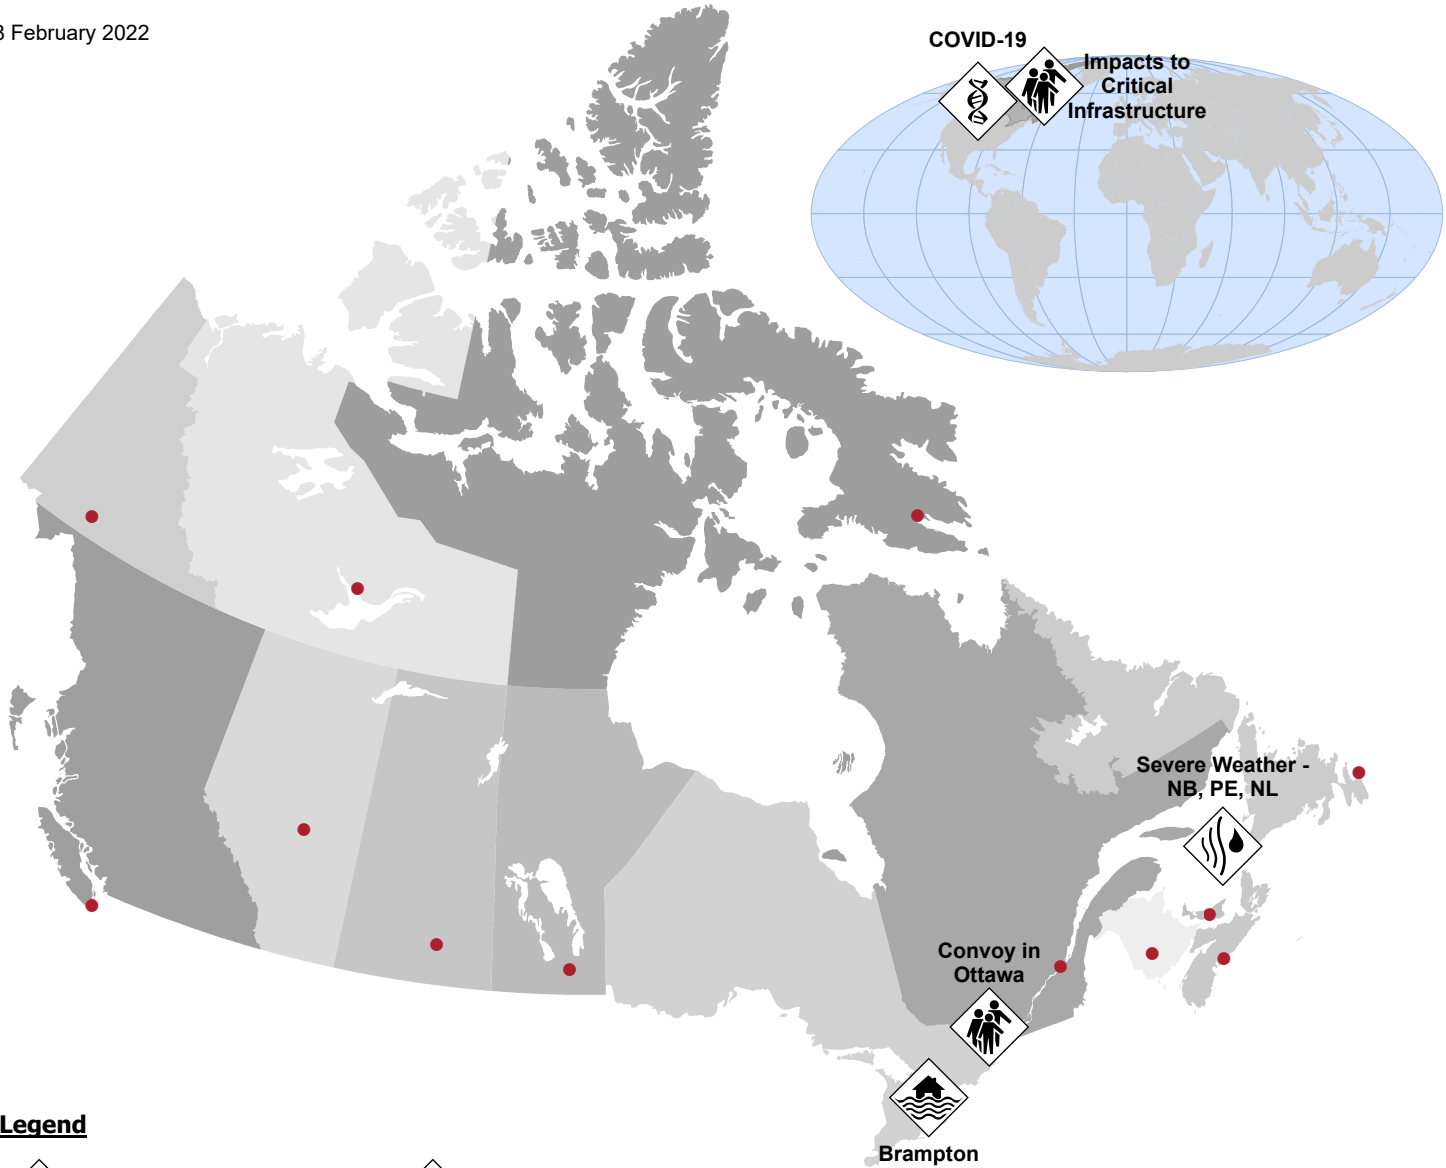

18 February 2022

Legend

 Severe Weather Event

 Extreme Weather - Flooding

 Demonstration

 Health - Human