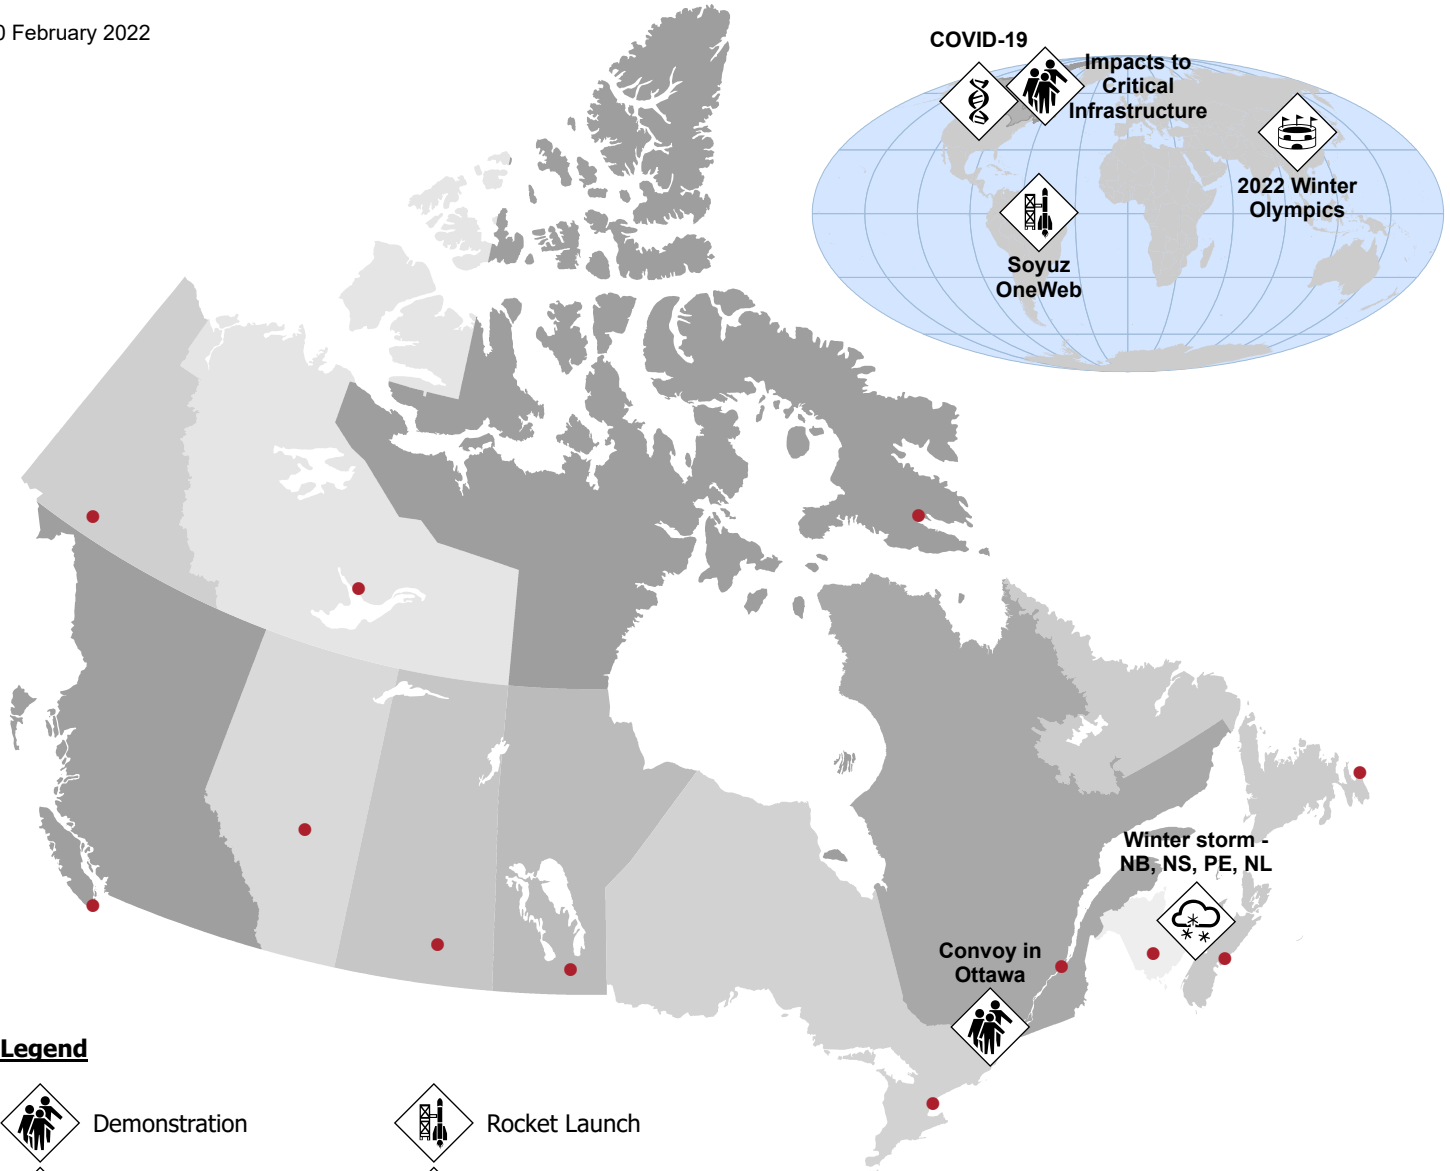

10 February 2022

Legend

Demonstration

Rocket Launch

Extreme Weather - Winter Storm

Sporting Event

Health - Human