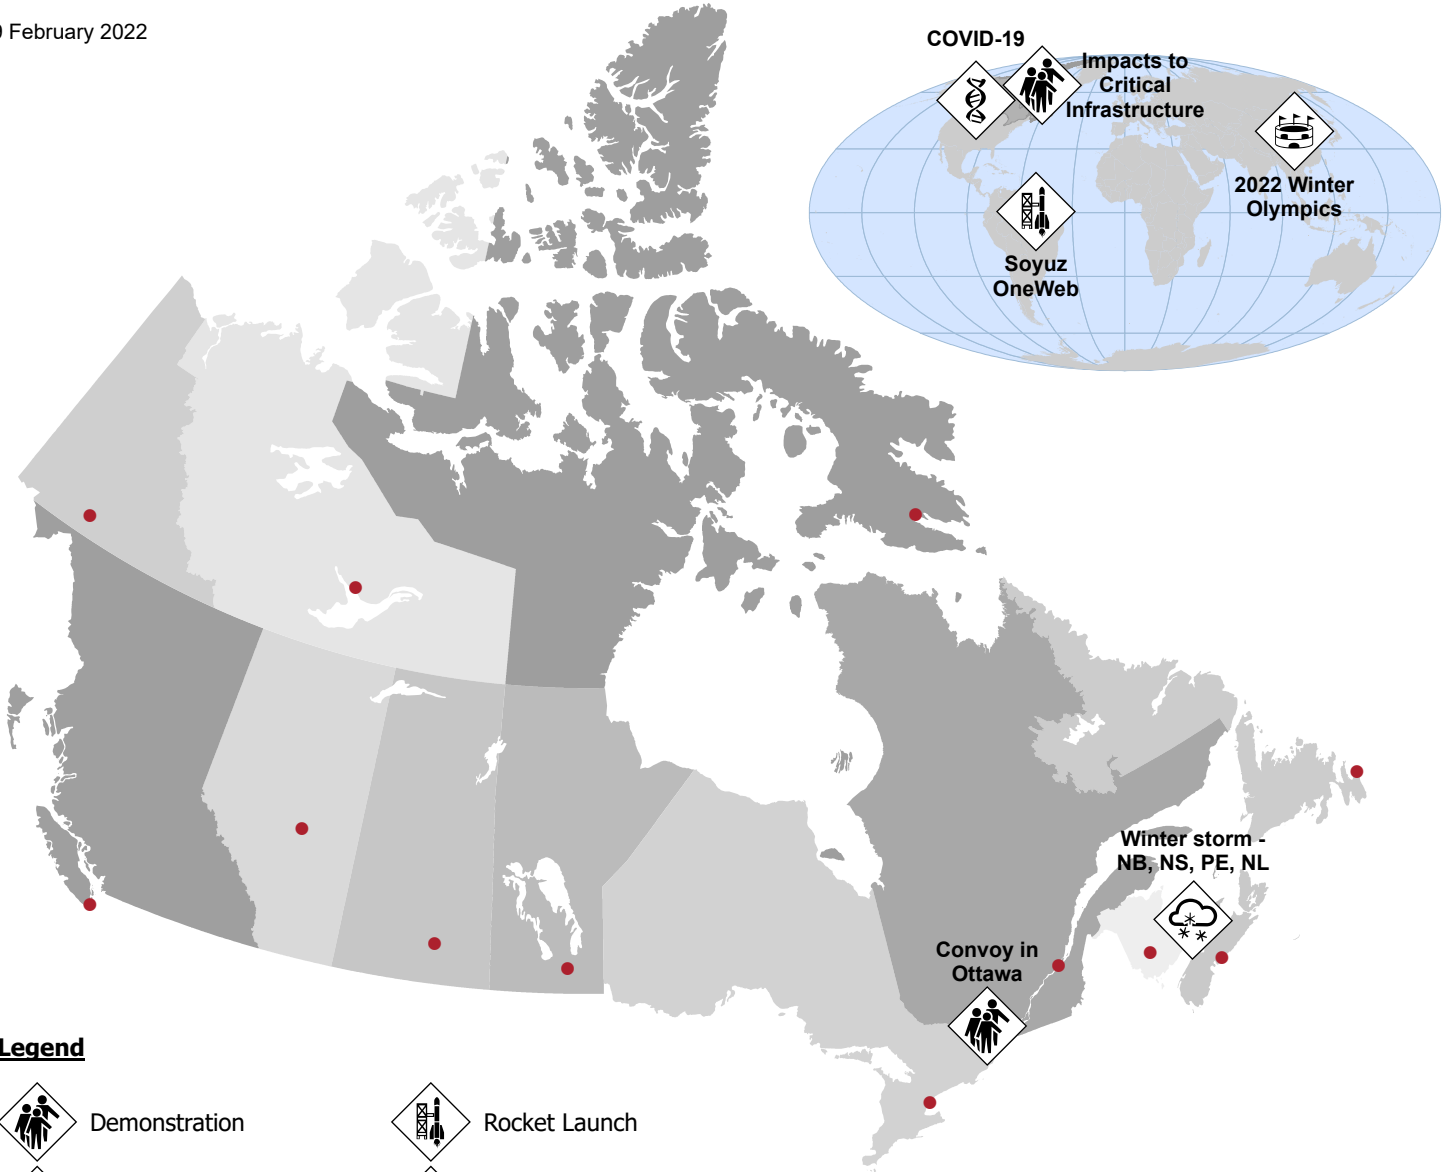

09 February 2022

Legend

Demonstration

Rocket Launch

Extreme Weather - Winter Storm

Sporting Event

Health - Human