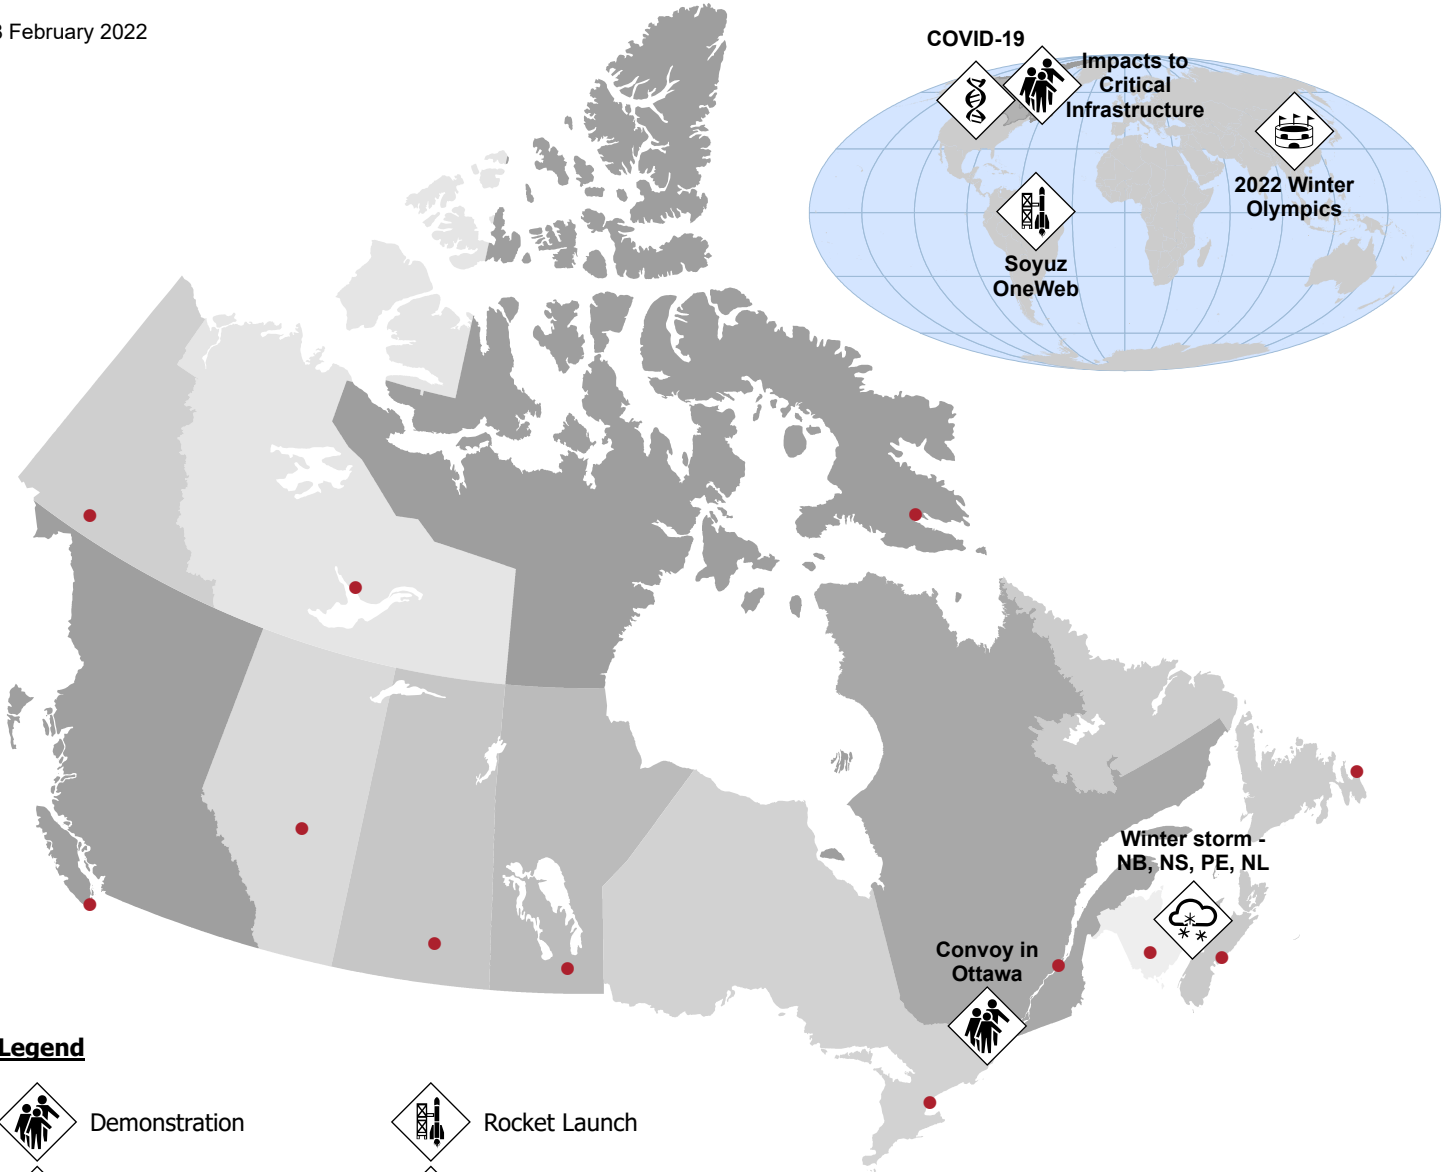

08 February 2022

Legend

Demonstration

Rocket Launch

Extreme Weather - Winter Storm

Sporting Event

Health - Human