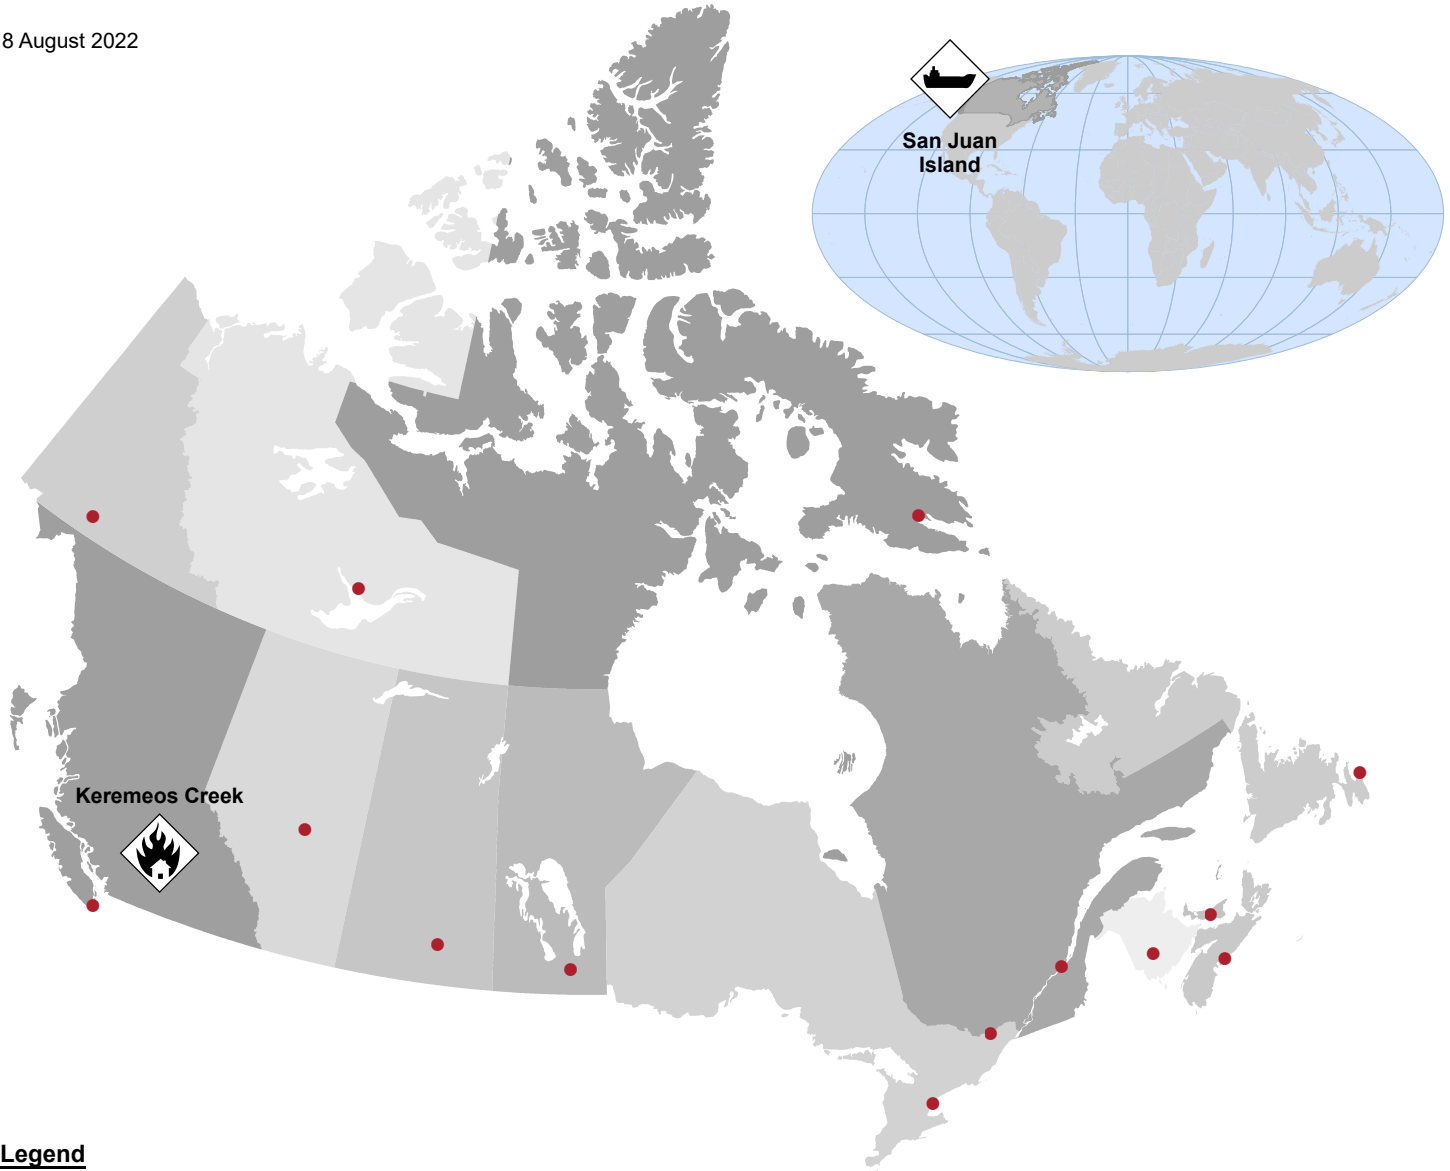

18 August 2022

Legend

Wildland Urban Interface Fire

Transportation - Maritime Incident