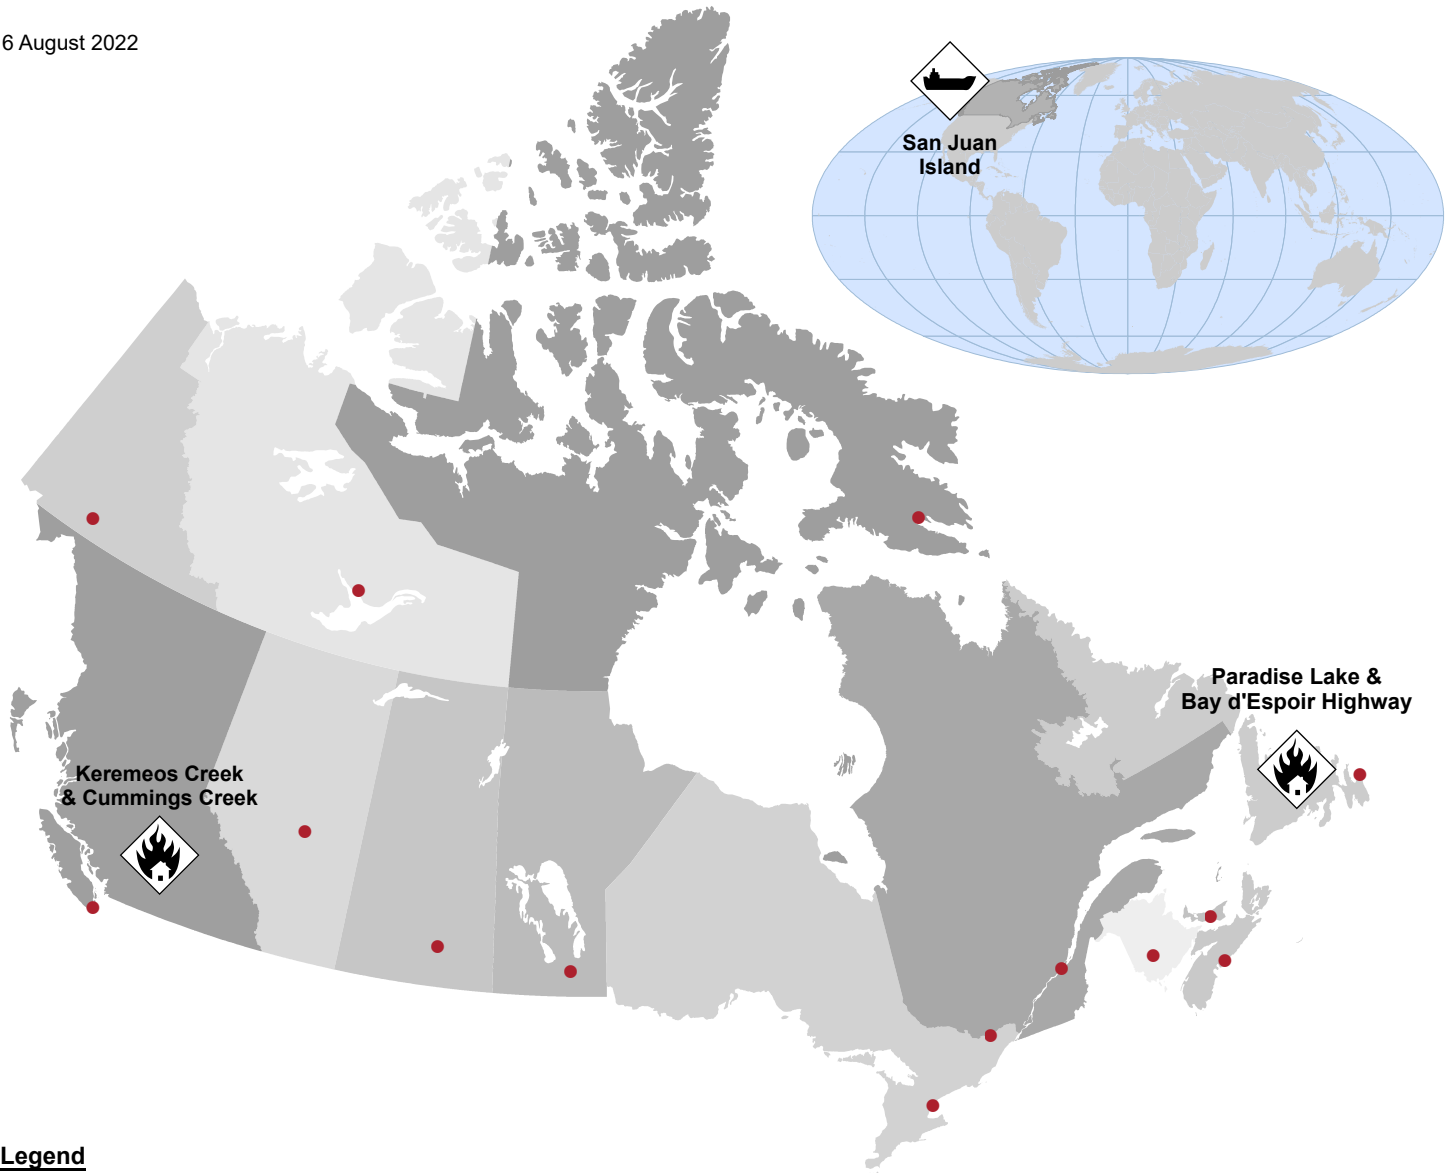

16 August 2022

Legend

Wildland Urban Interface Fire

Transportation - Maritime Incident