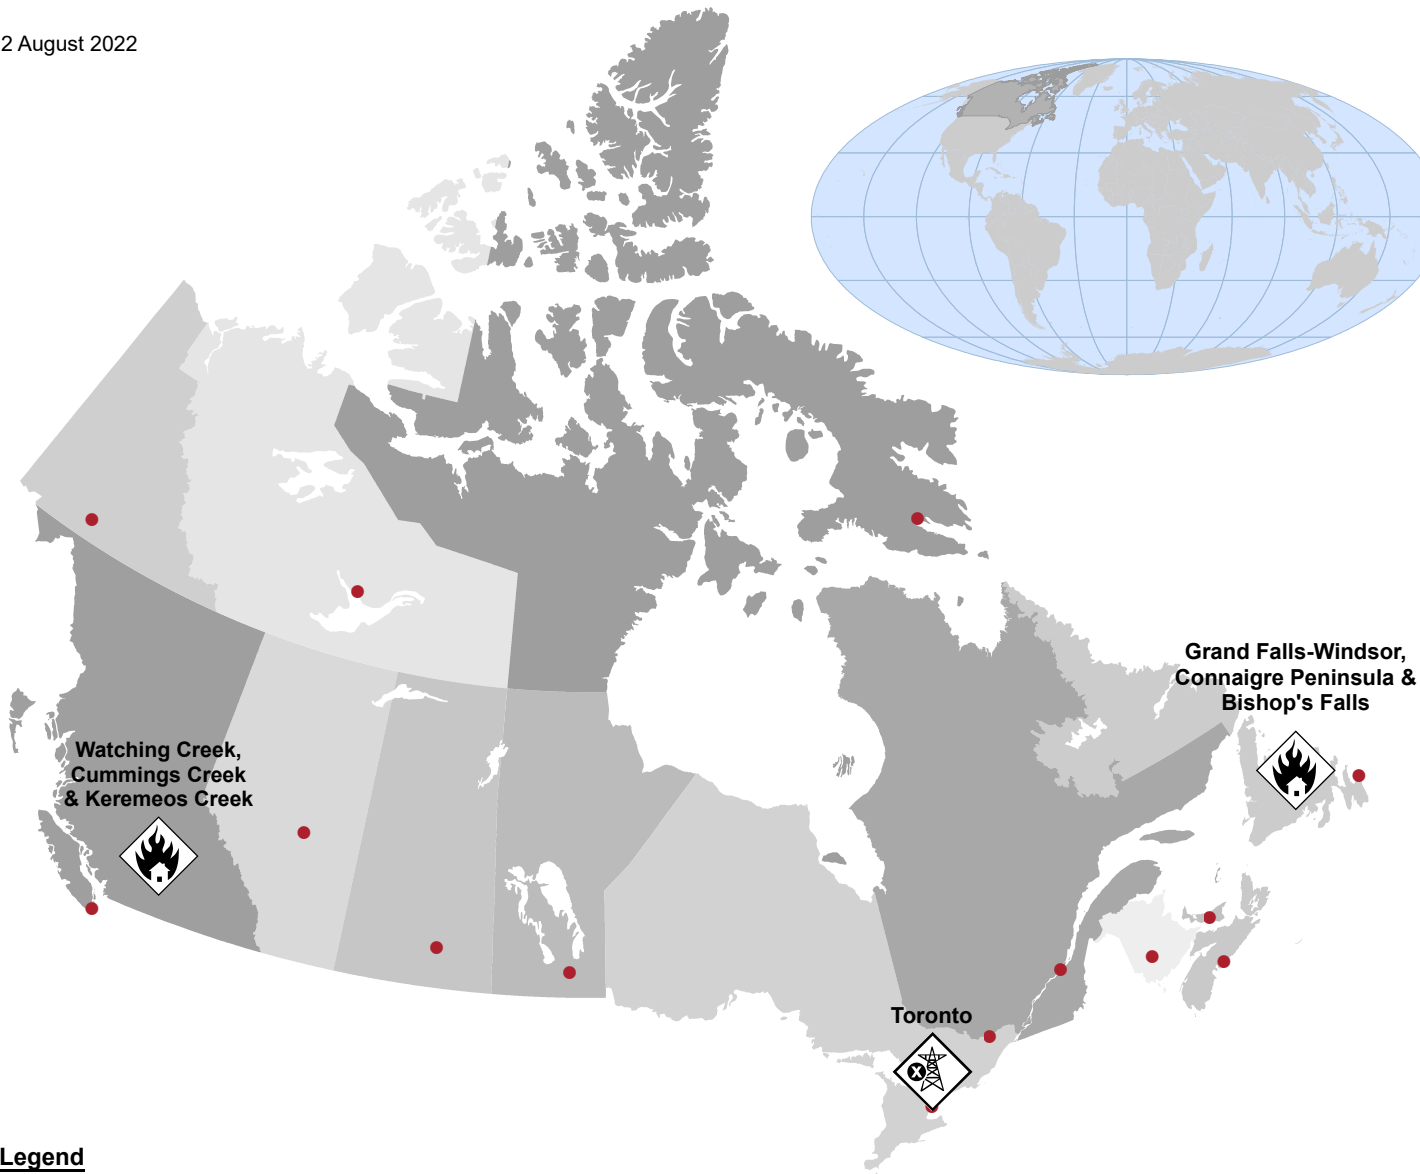

12 August 2022

Legend

 CI Interruption - Power Outage

 Wildland Urban Interface Fire