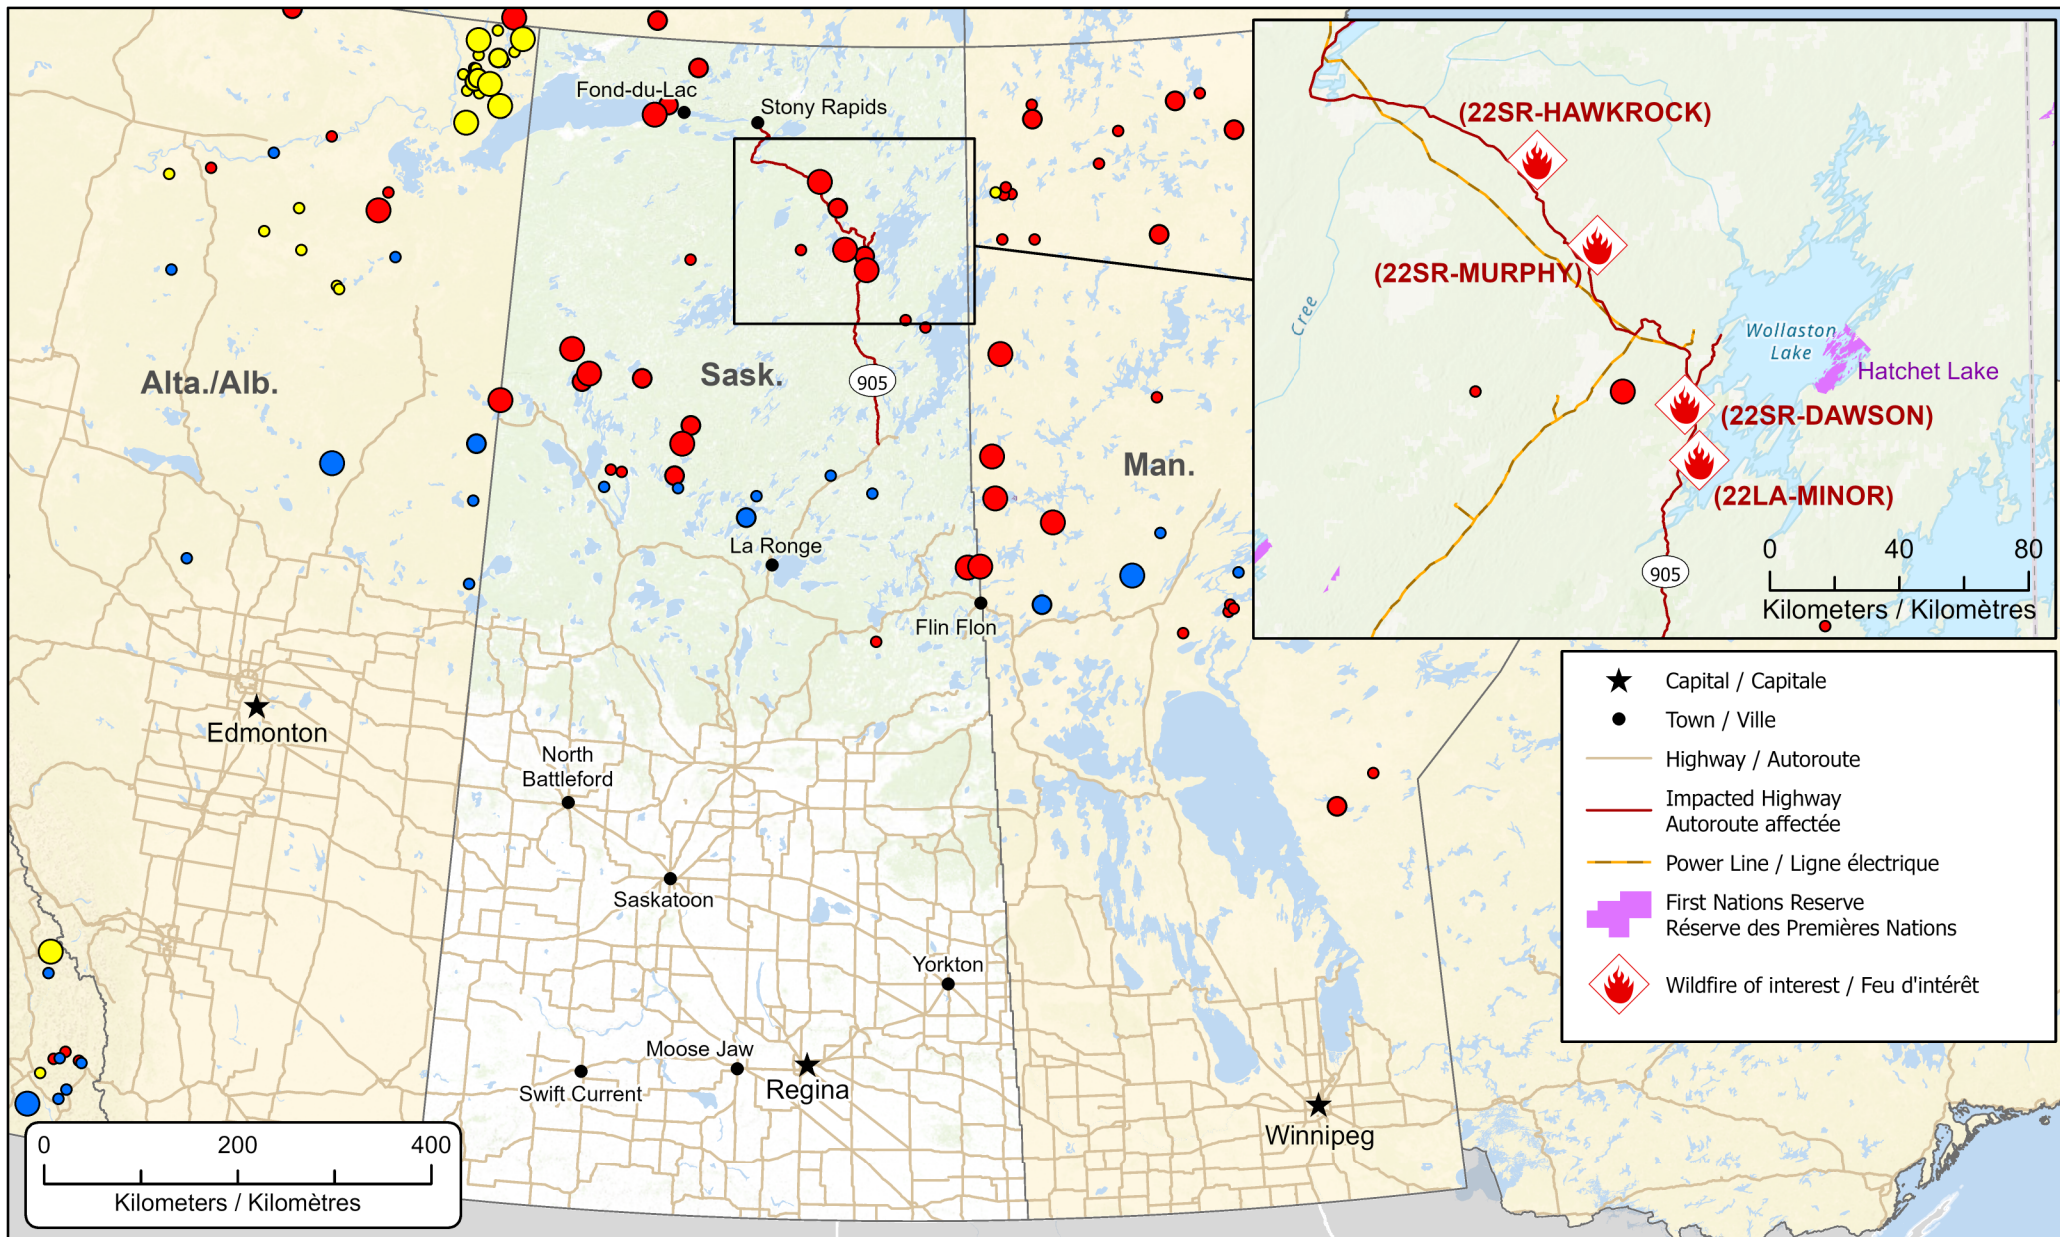

**Wildfires of interest in Saskatchewan
 Feux de forêt d'intérêt en Saskatchewan**

Out of Control Hors contrôle	Being Held Contenu	Under Control Maîtrisé
● 1 - 100 Hectares	● 1 - 100 Hectares	● 1 - 100 Hectares
● 100 - 999 Hectares	● 100 - 999 Hectares	● 100 - 999 Hectares
● > 1000 Hectares	● > 1000 Hectares	● > 1000 Hectares