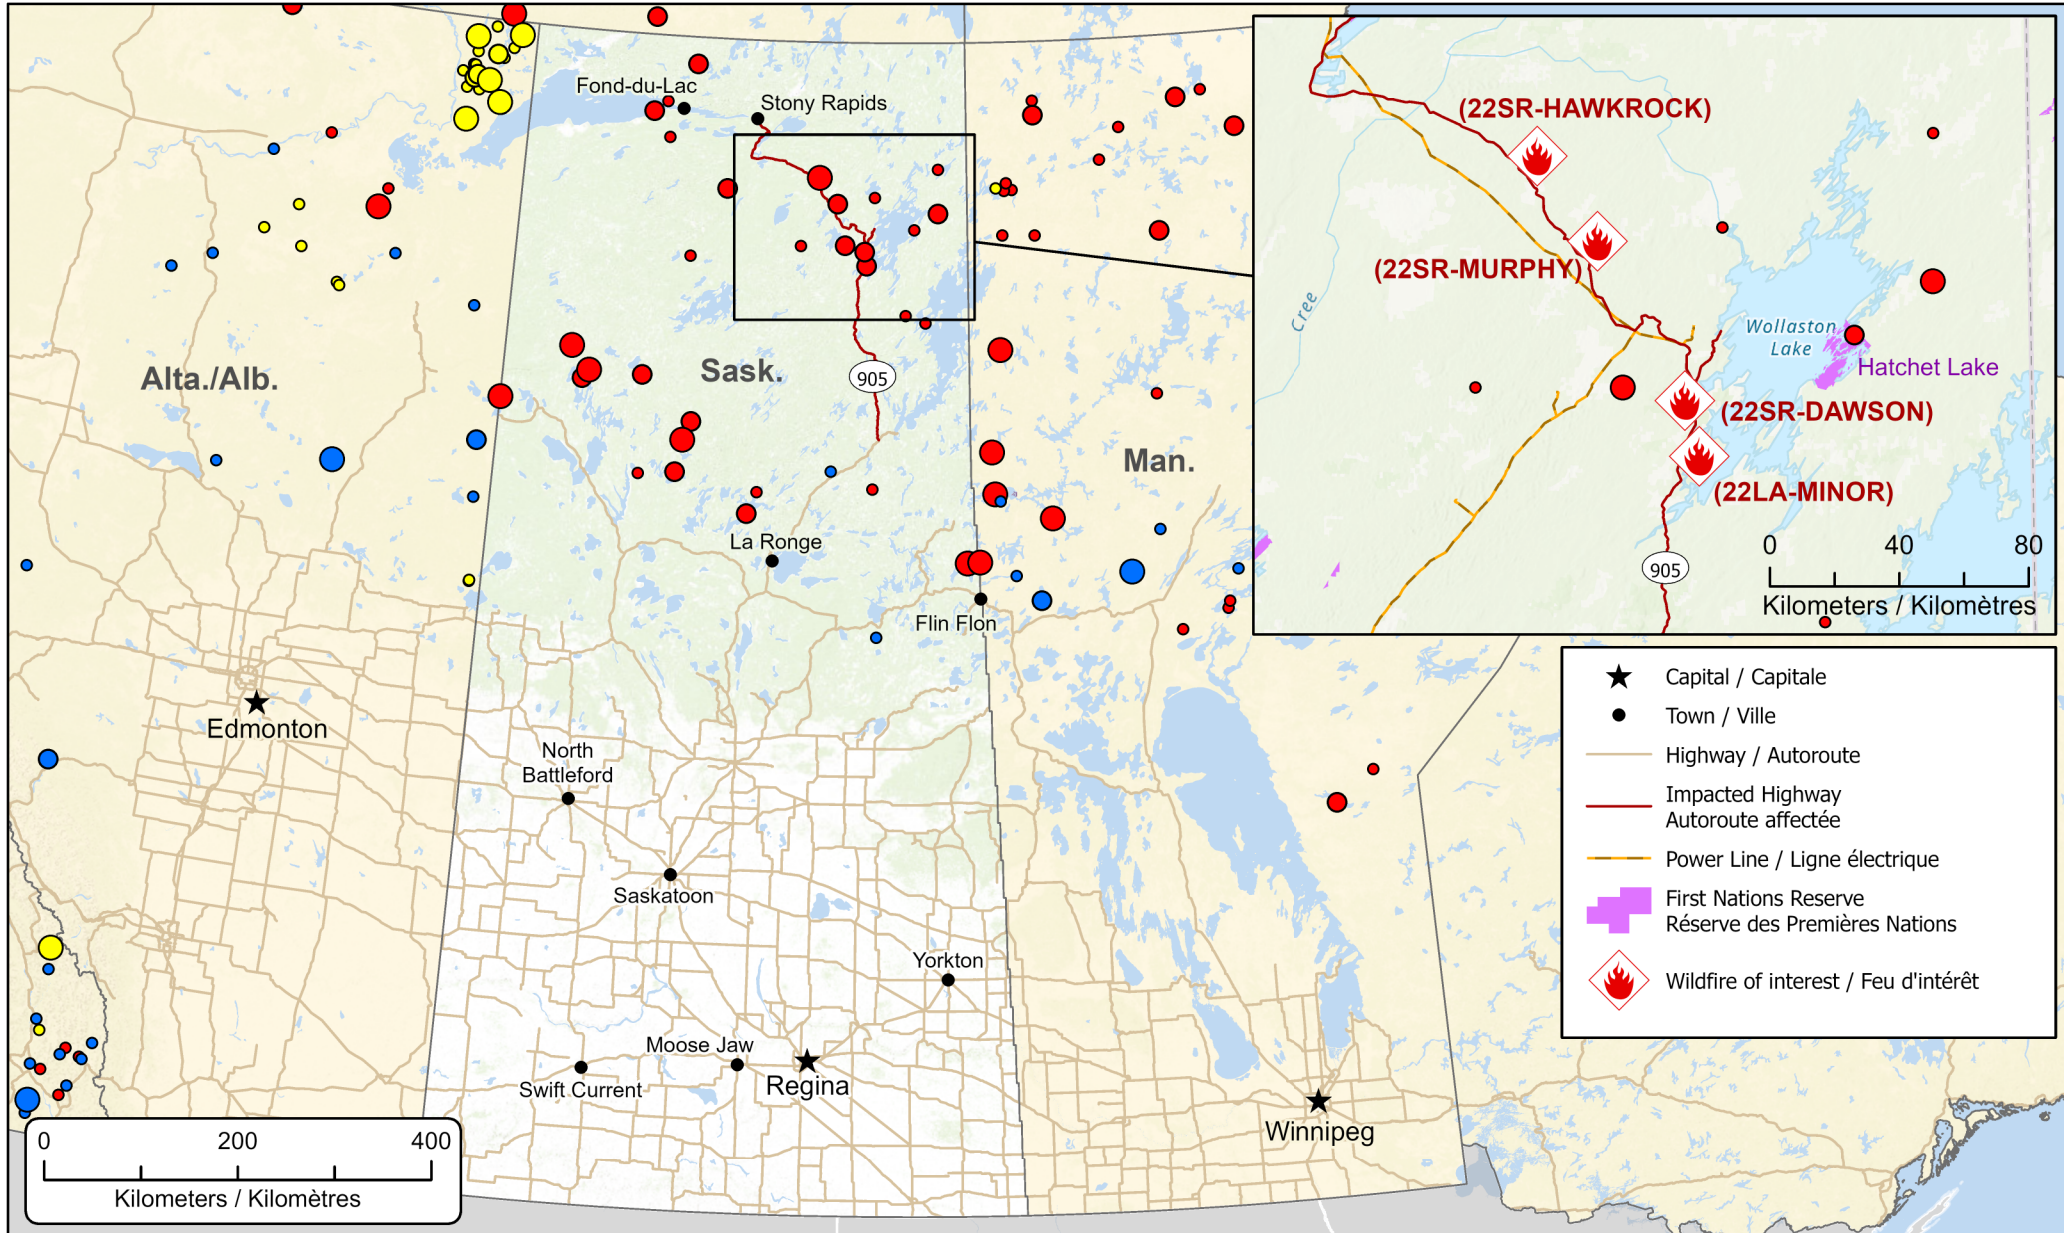

**Wildfires of interest in Saskatchewan
 Feux de forêt d'intérêt en Saskatchewan**

Out of Control Hors contrôle	Being Held Contenu	Under Control Maîtrisé
● 1 - 100 Hectares	● 1 - 100 Hectares	● 1 - 100 Hectares
● 100 - 999 Hectares	● 100 - 999 Hectares	● 100 - 999 Hectares
● > 1000 Hectares	● > 1000 Hectares	● > 1000 Hectares