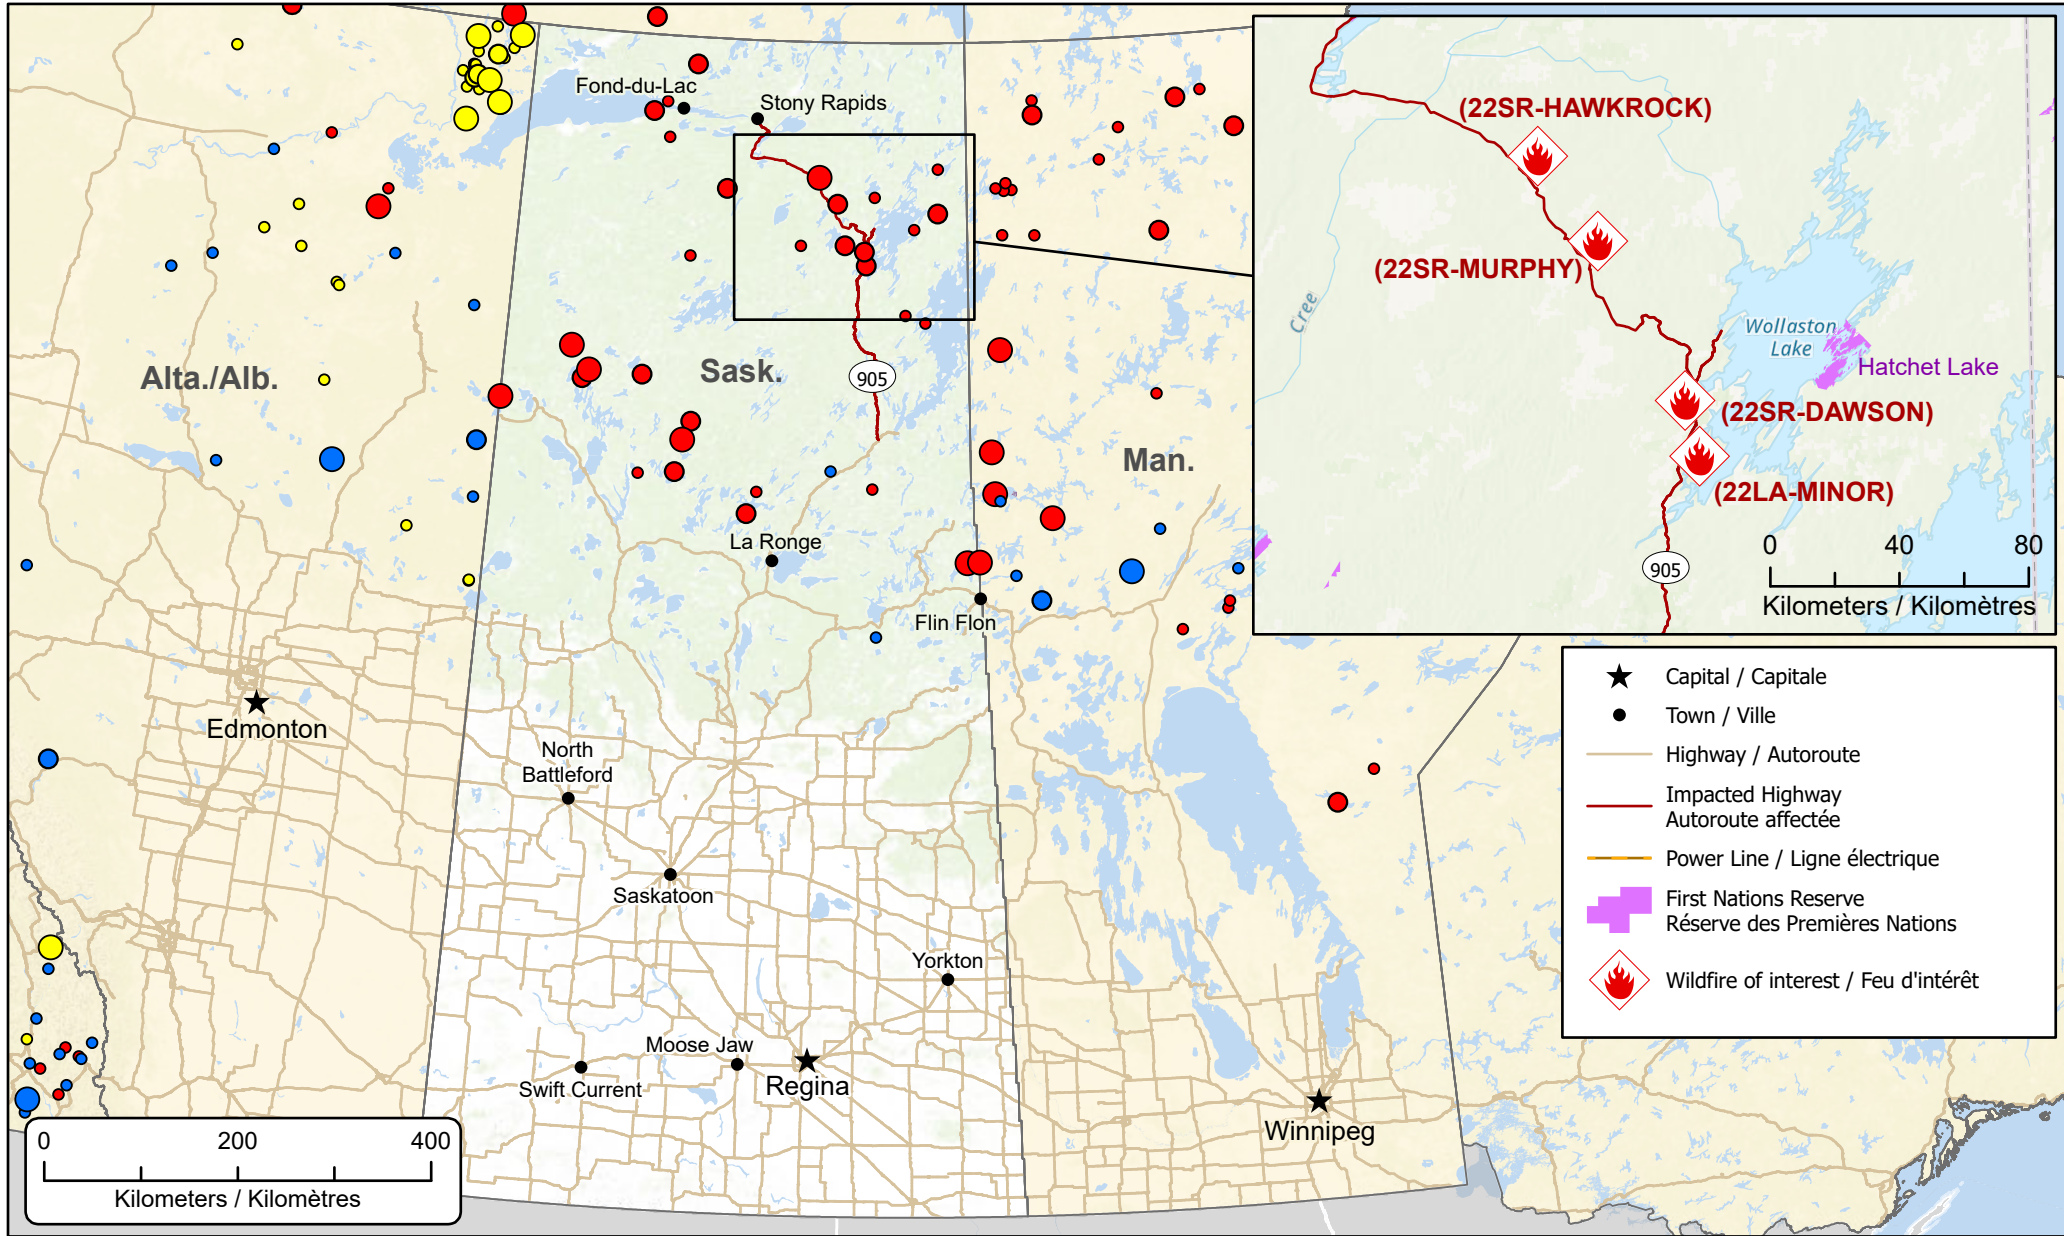

**Wildfires of interest in Saskatchewan
 Feux de forêt d'intérêt en Saskatchewan**

Out of Control Hors contrôle	Being Held Contenu	Under Control Maîtrisé
● 1 - 100 Hectares	● 1 - 100 Hectares	● 1 - 100 Hectares
● 100 - 999 Hectares	● 100 - 999 Hectares	● 100 - 999 Hectares
● > 1000 Hectares	● > 1000 Hectares	● > 1000 Hectares