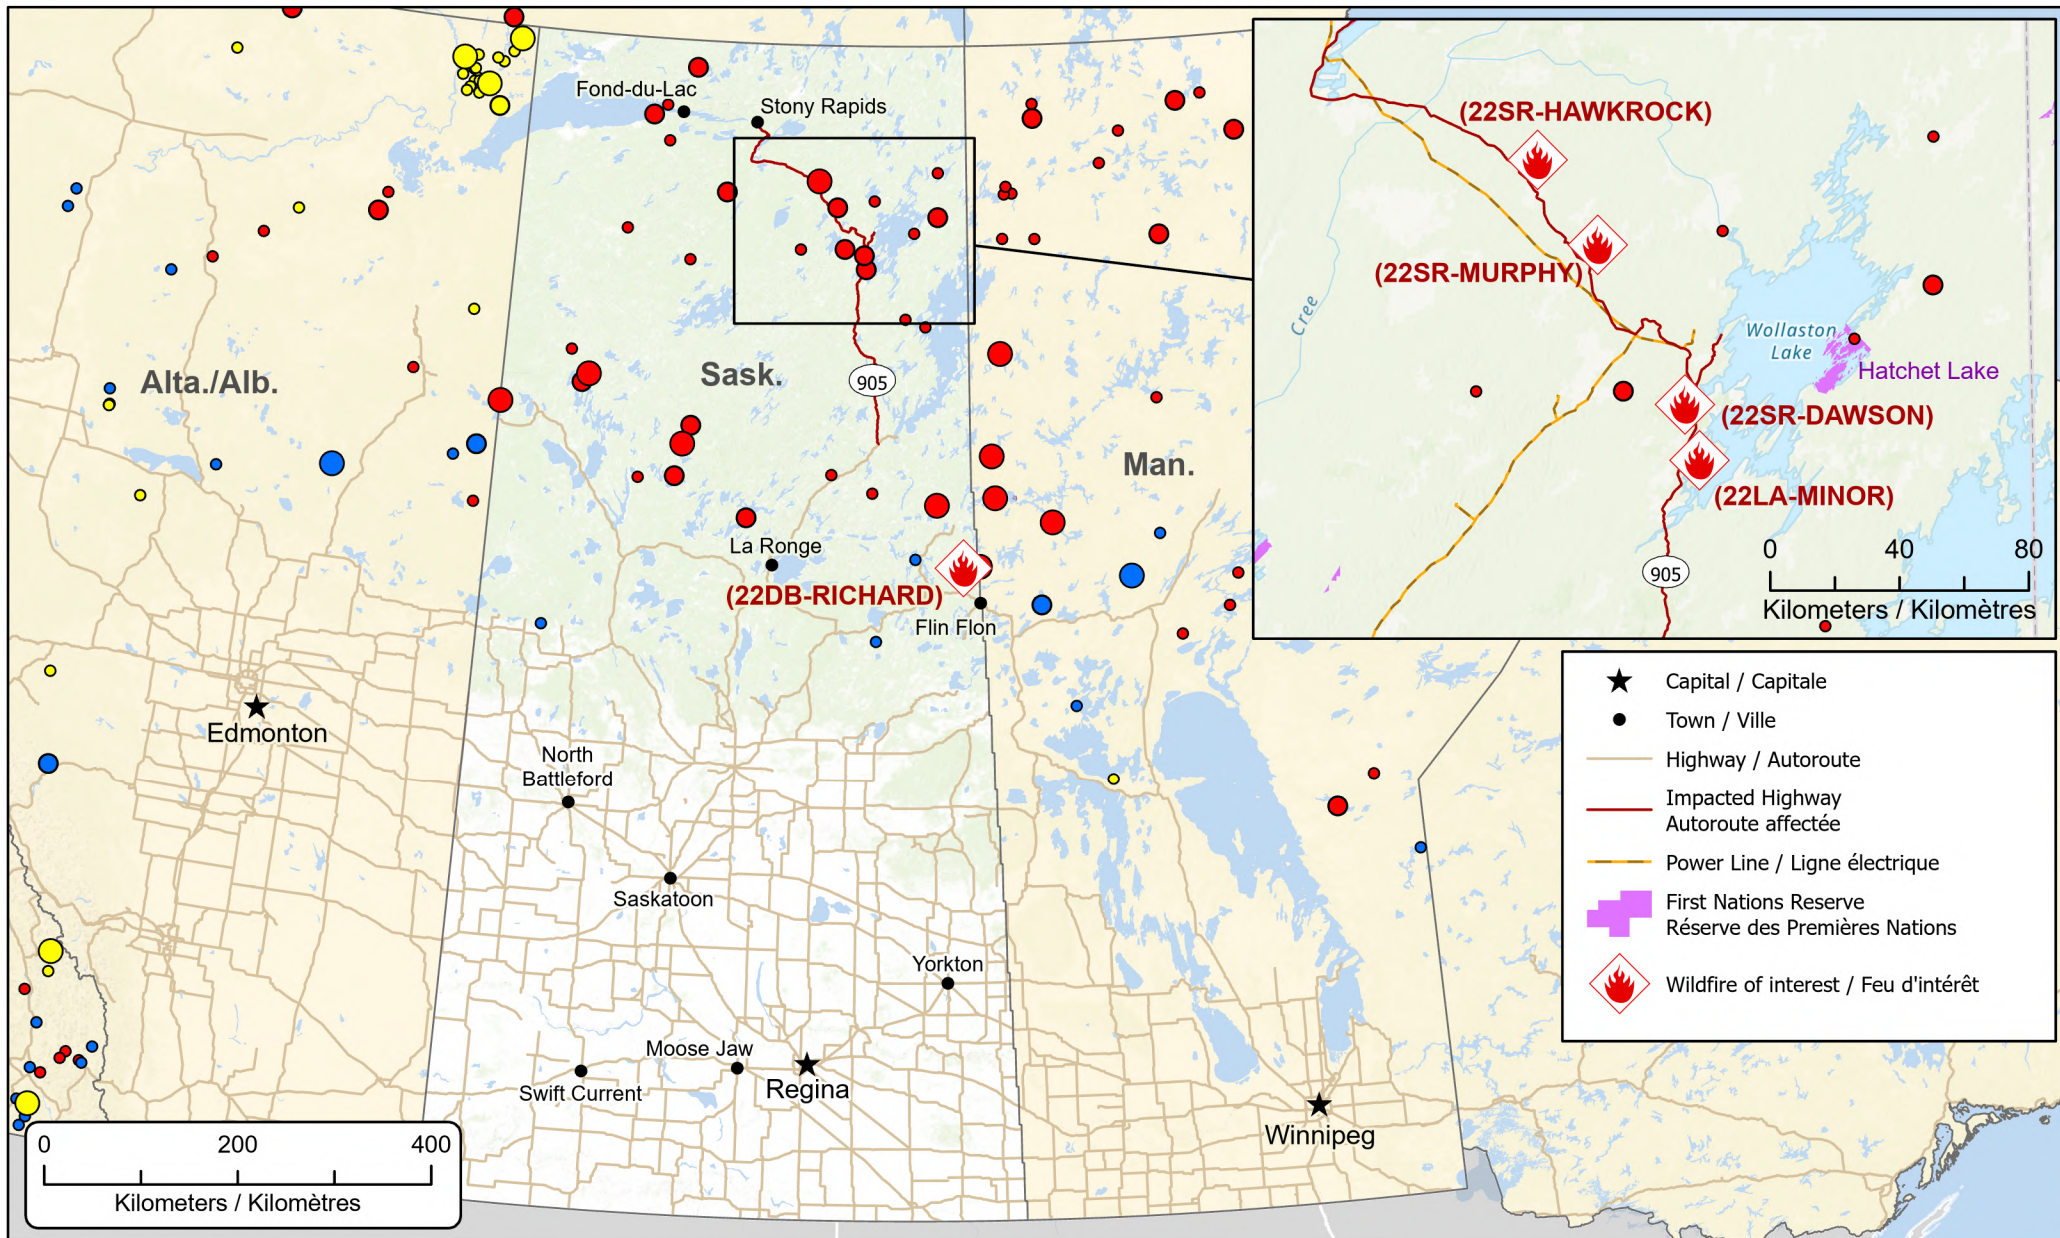

**Wildfires of interest in Saskatchewan
 Feux de forêt d'intérêt en Saskatchewan**

Out of Control Hors contrôle	Being Held Contenu	Under Control Maîtrisé
● 1 - 100 Hectares	● 1 - 100 Hectares	● 1 - 100 Hectares
● 100 - 999 Hectares	● 100 - 999 Hectares	● 100 - 999 Hectares
● > 1000 Hectares	● > 1000 Hectares	● > 1000 Hectares