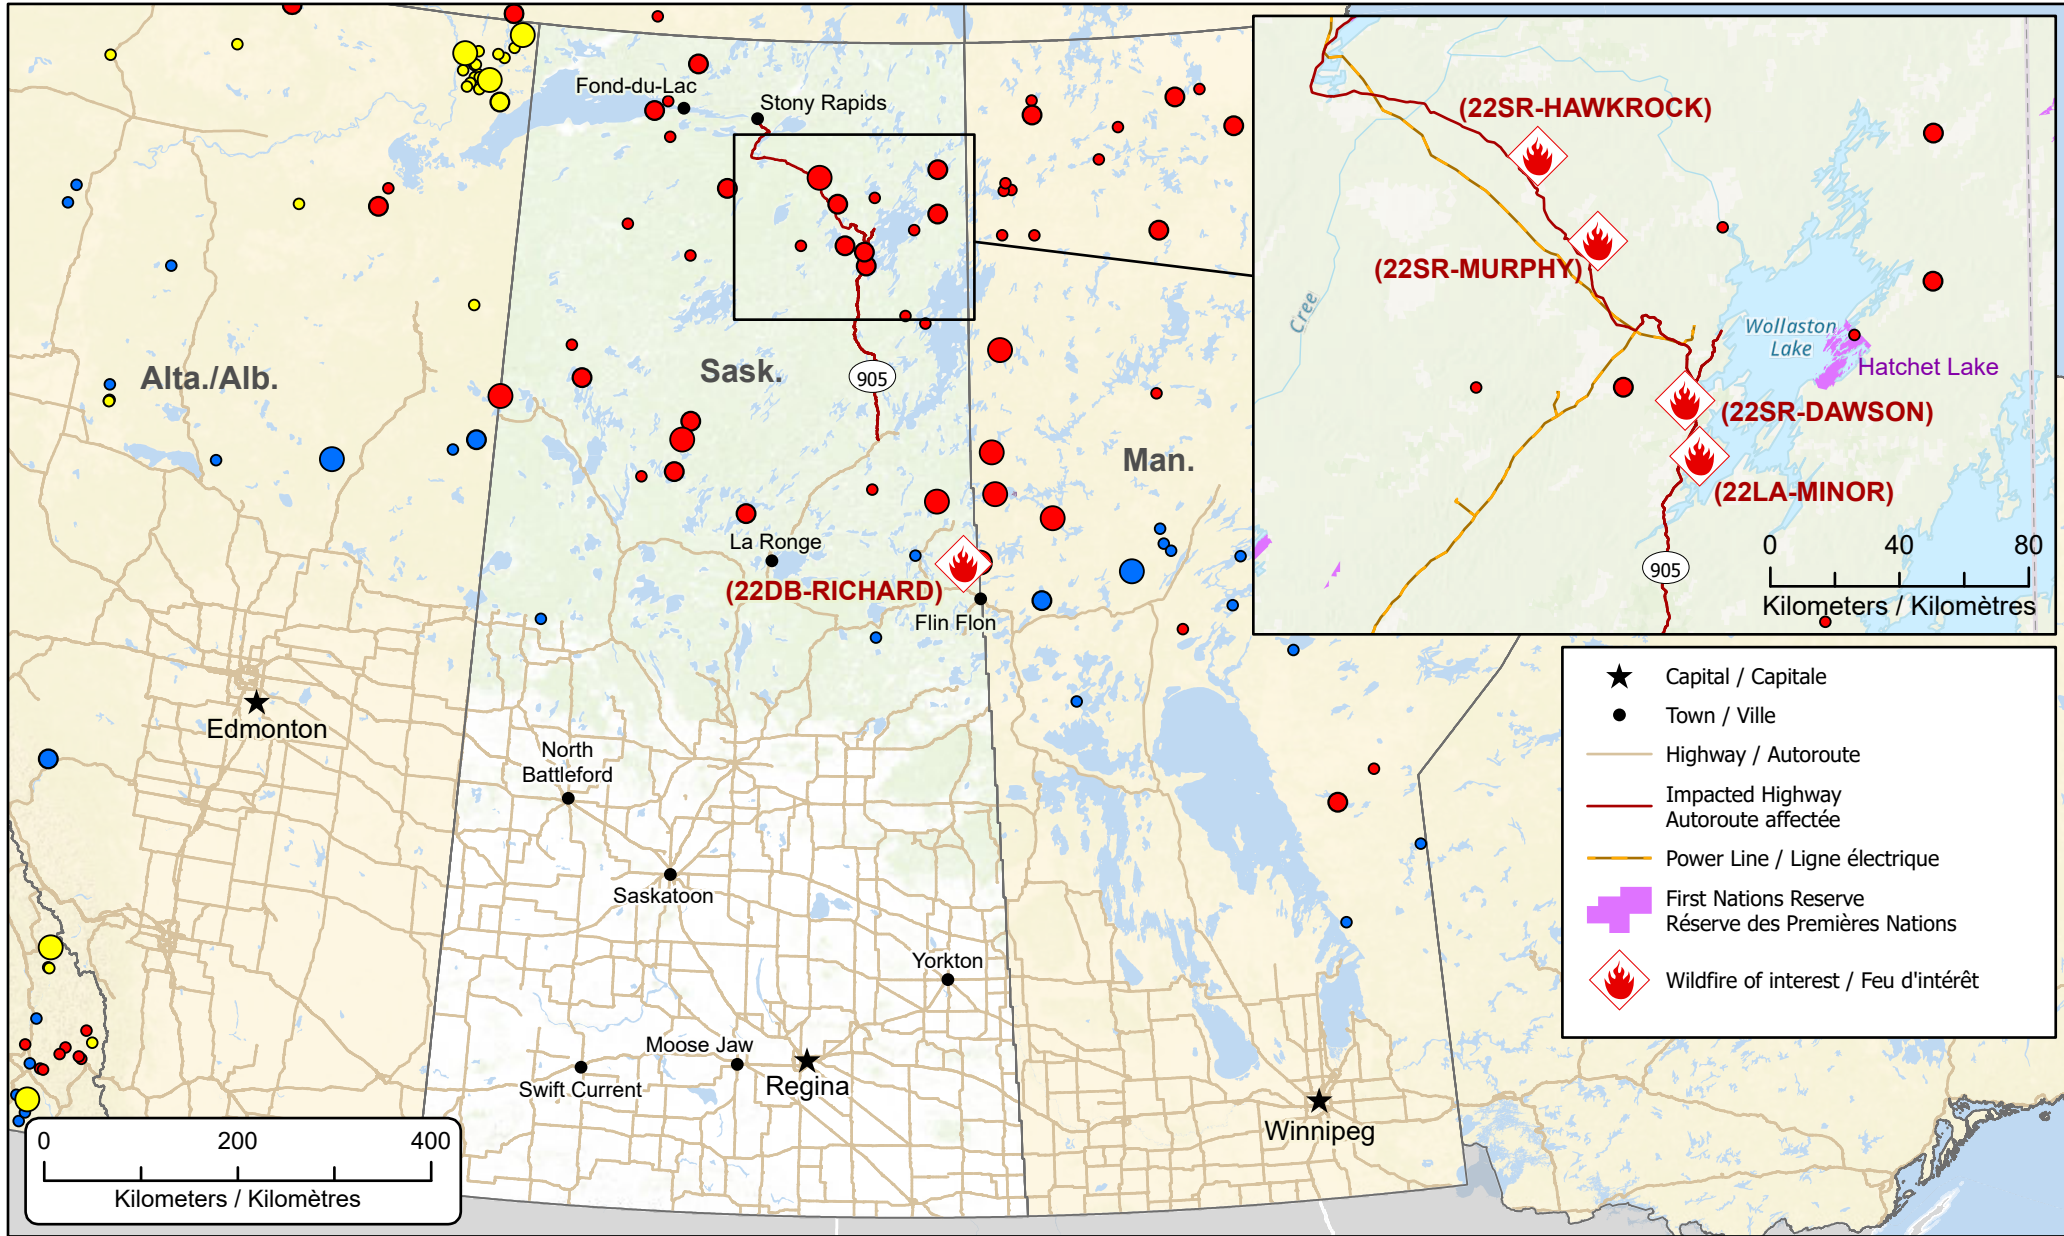

**Wildfires of interest in Saskatchewan
 Feux de forêt d'intérêt en Saskatchewan**

Out of Control Hors contrôle	Being Held Contenu	Under Control Maîtrisé
● 1 - 100 Hectares	● 1 - 100 Hectares	● 1 - 100 Hectares
● 100 - 999 Hectares	● 100 - 999 Hectares	● 100 - 999 Hectares
● > 1000 Hectares	● > 1000 Hectares	● > 1000 Hectares