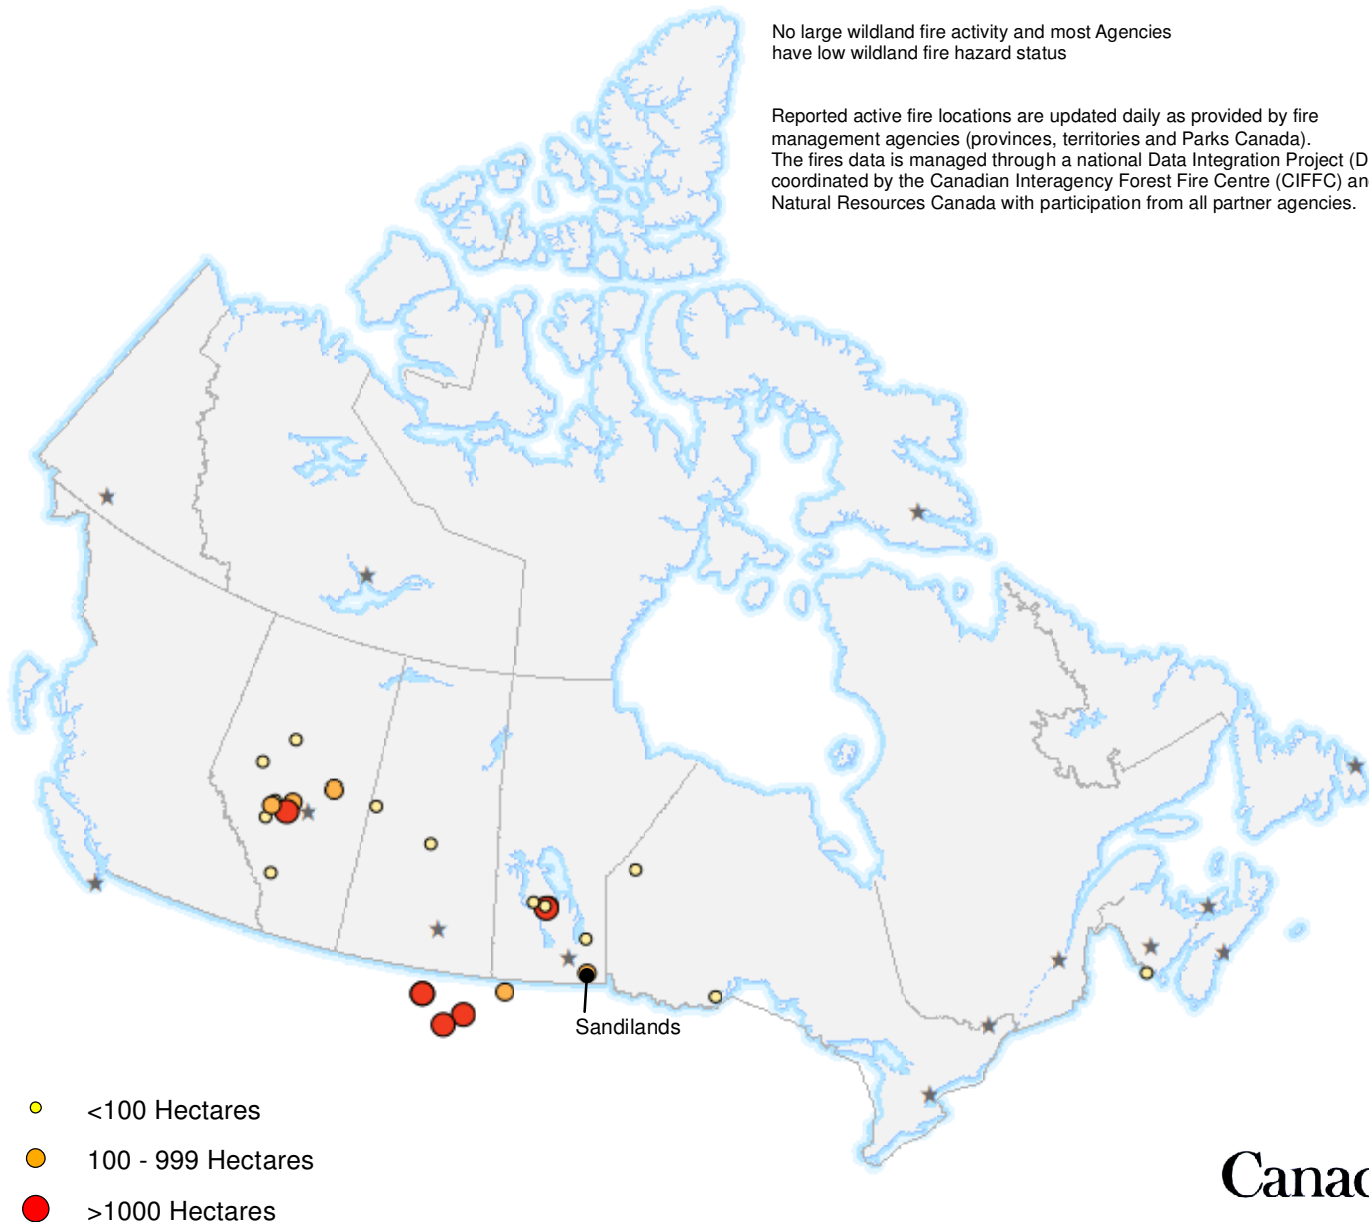

**ACTIVE WILDFIRES**

12 May 2021

The CIFFC National Preparedness Level remains at **Level 1**No large wildland fire activity and most Agencies  
have low wildland fire hazard statusReported active fire locations are updated daily as provided by fire  
management agencies (provinces, territories and Parks Canada).  
The fires data is managed through a national Data Integration Project (DIP)  
coordinated by the Canadian Interagency Forest Fire Centre (CIFFC) and  
Natural Resources Canada with participation from all partner agencies.

- <100 Hectares
- 100 - 999 Hectares
- >1000 Hectares