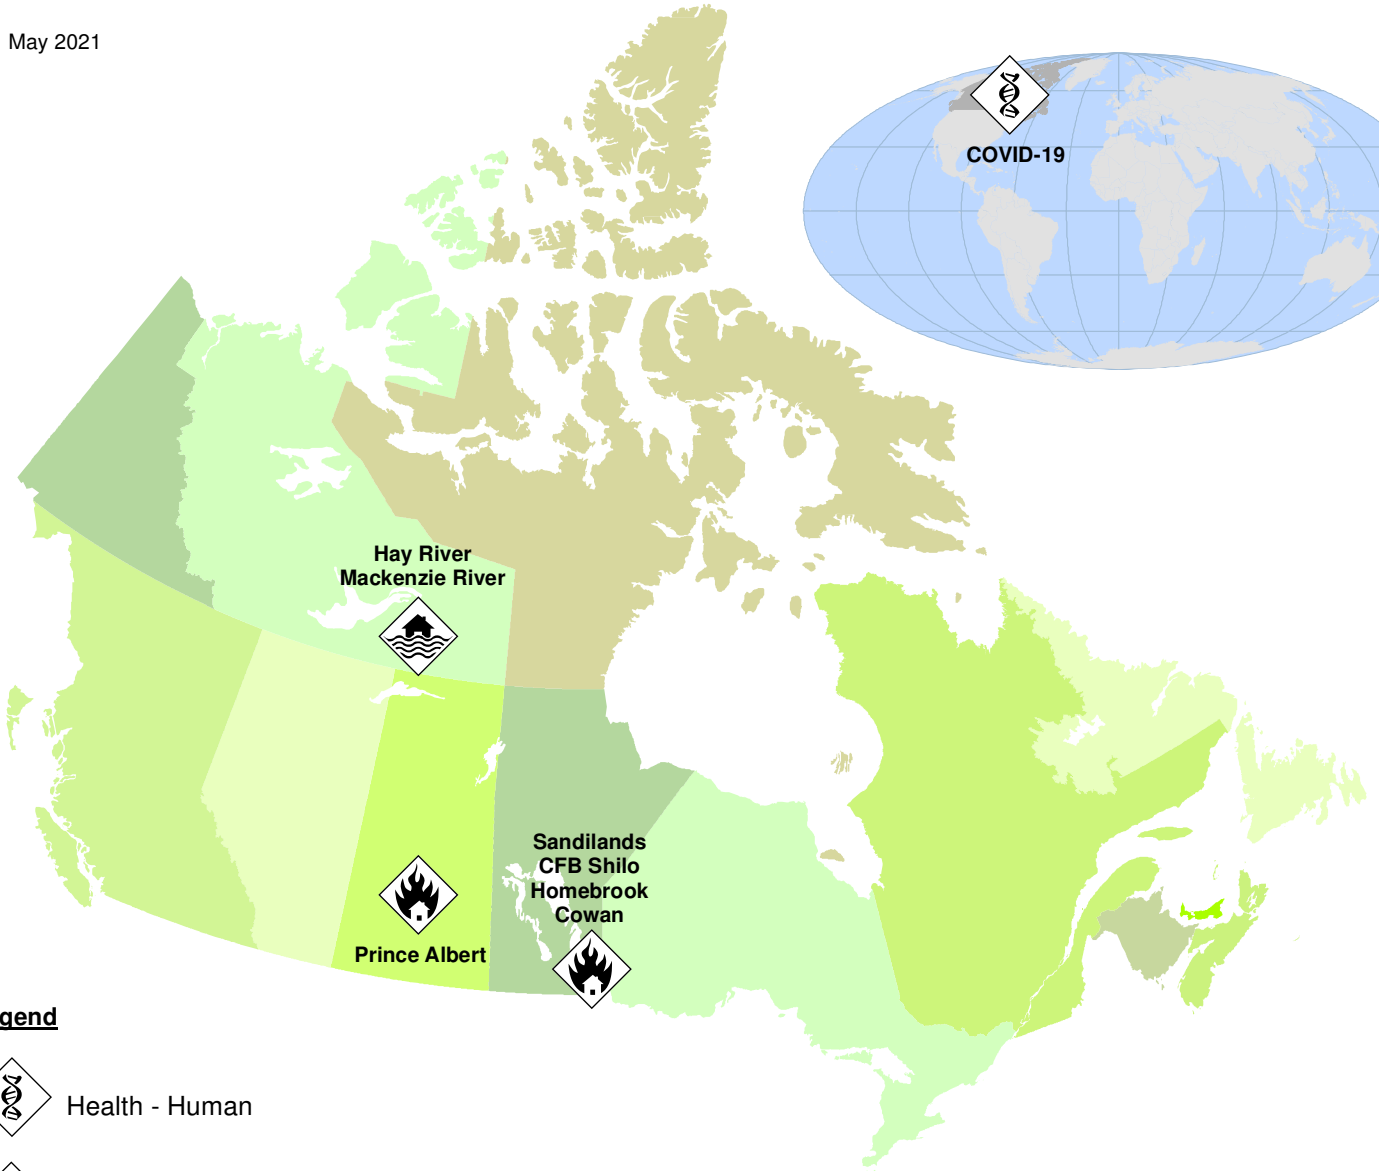

21 May 2021

Legend

Health - Human

Extreme Weather - Flooding

Wildland Urban Interface Fire