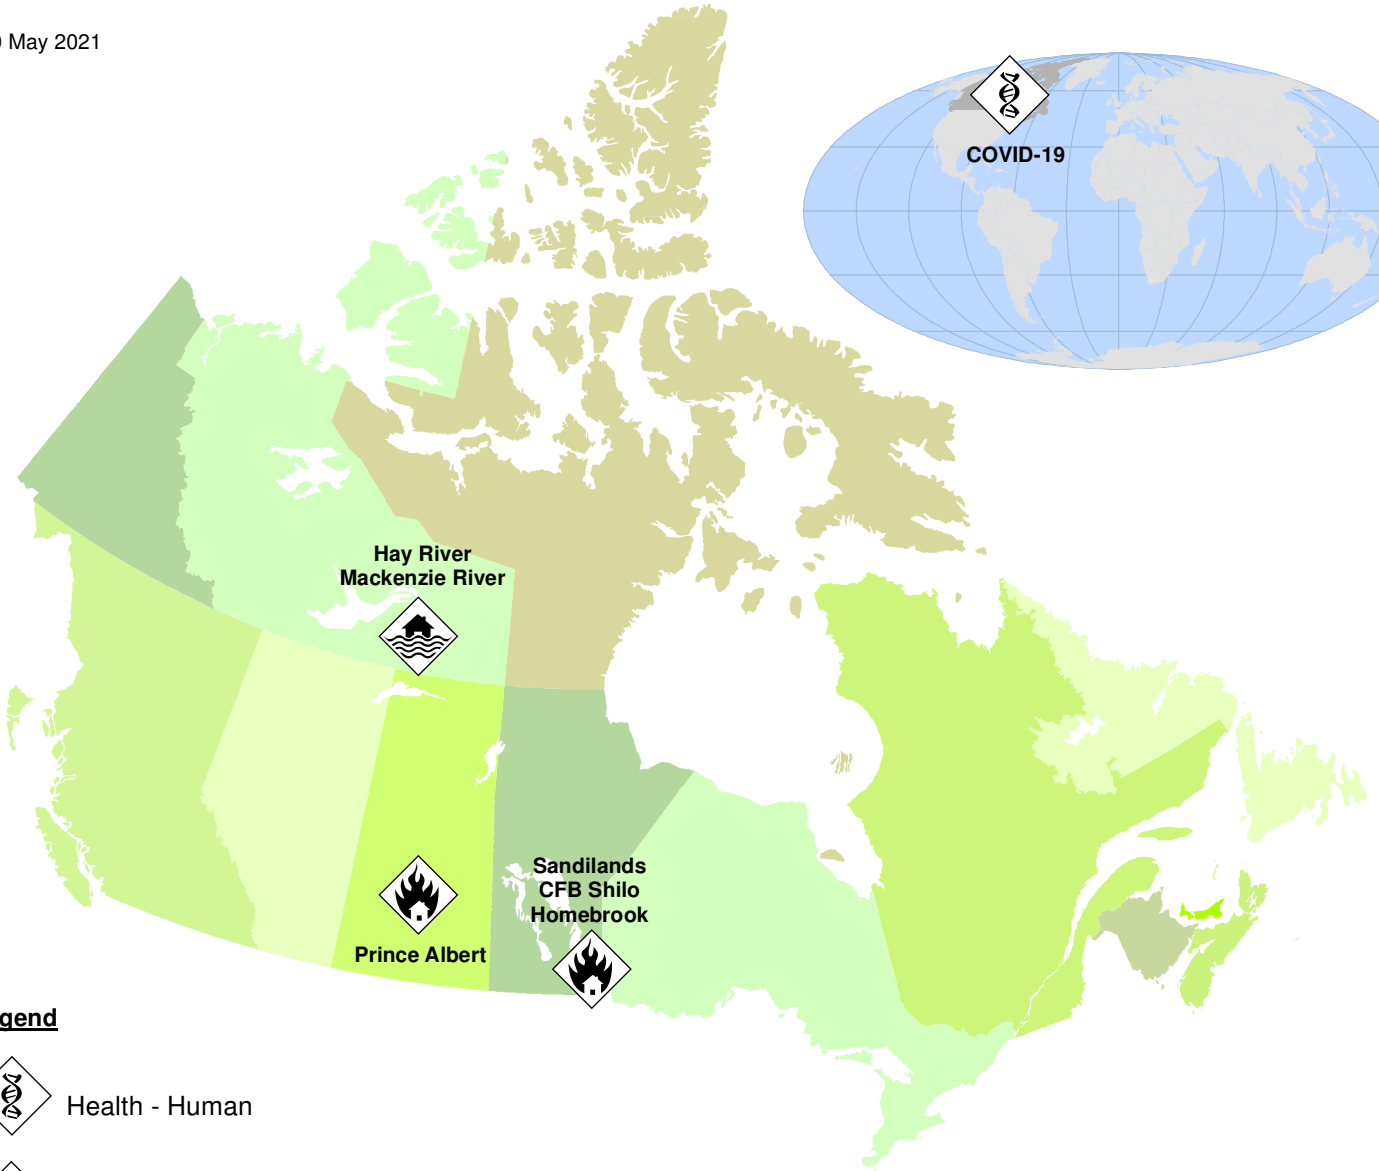

20 May 2021

Legend

Health - Human

Extreme Weather - Flooding

Wildland Urban Interface Fire