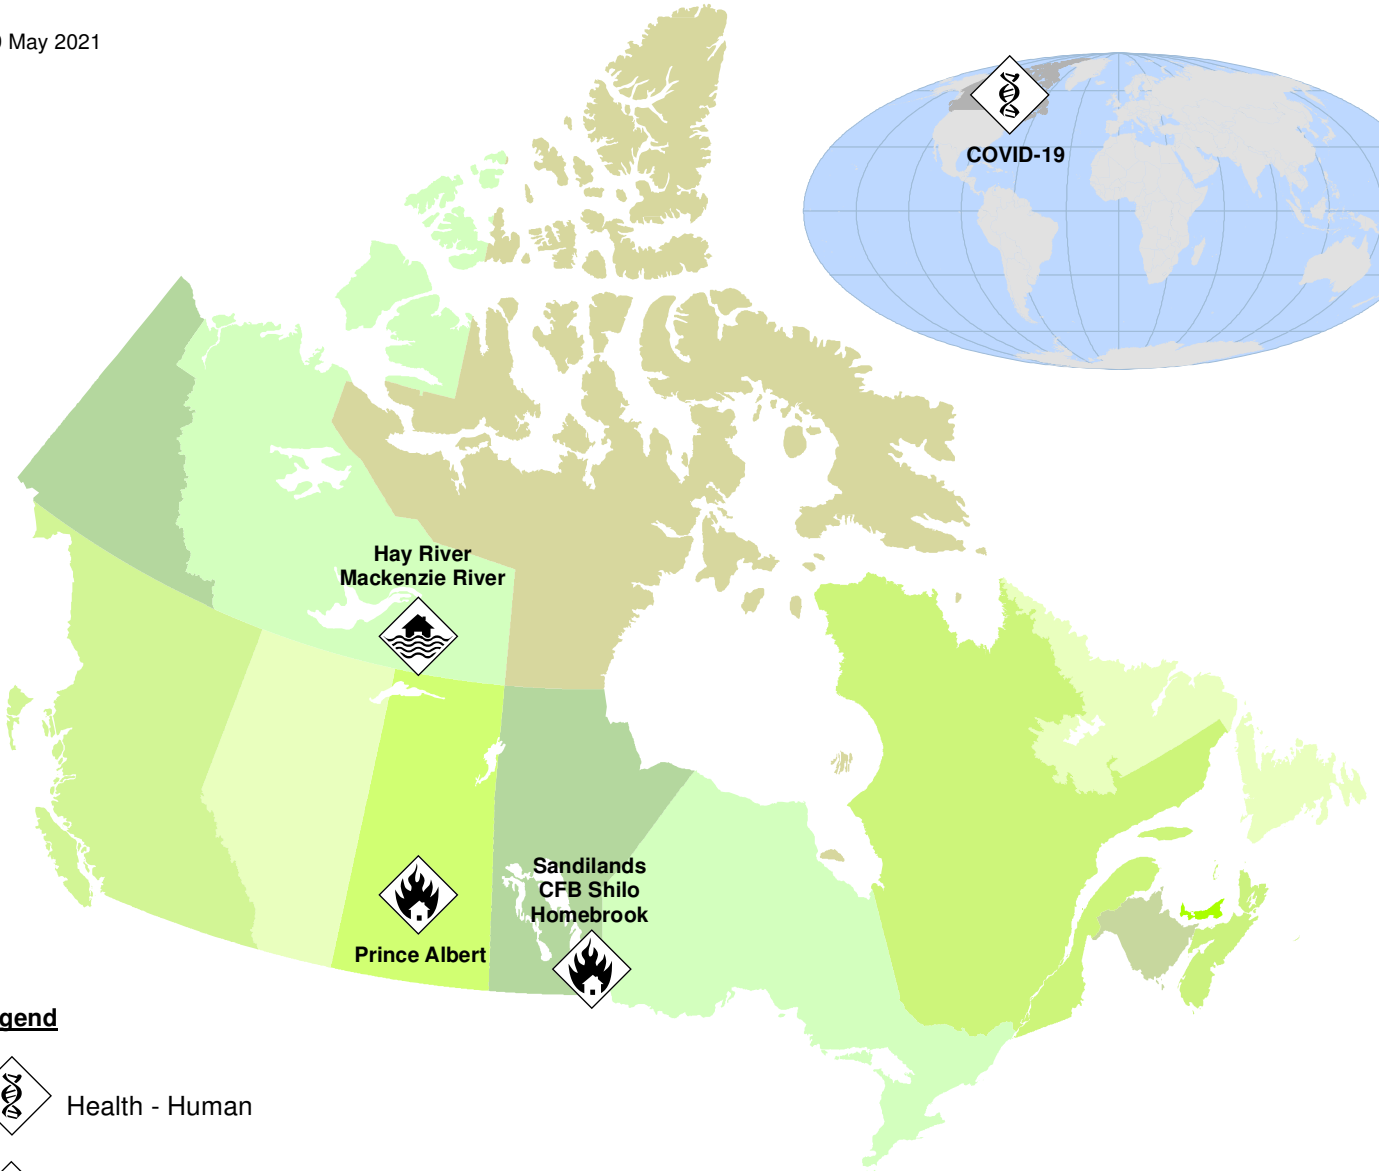

19 May 2021

Legend

Health - Human

Extreme Weather - Flooding

Wildland Urban Interface Fire