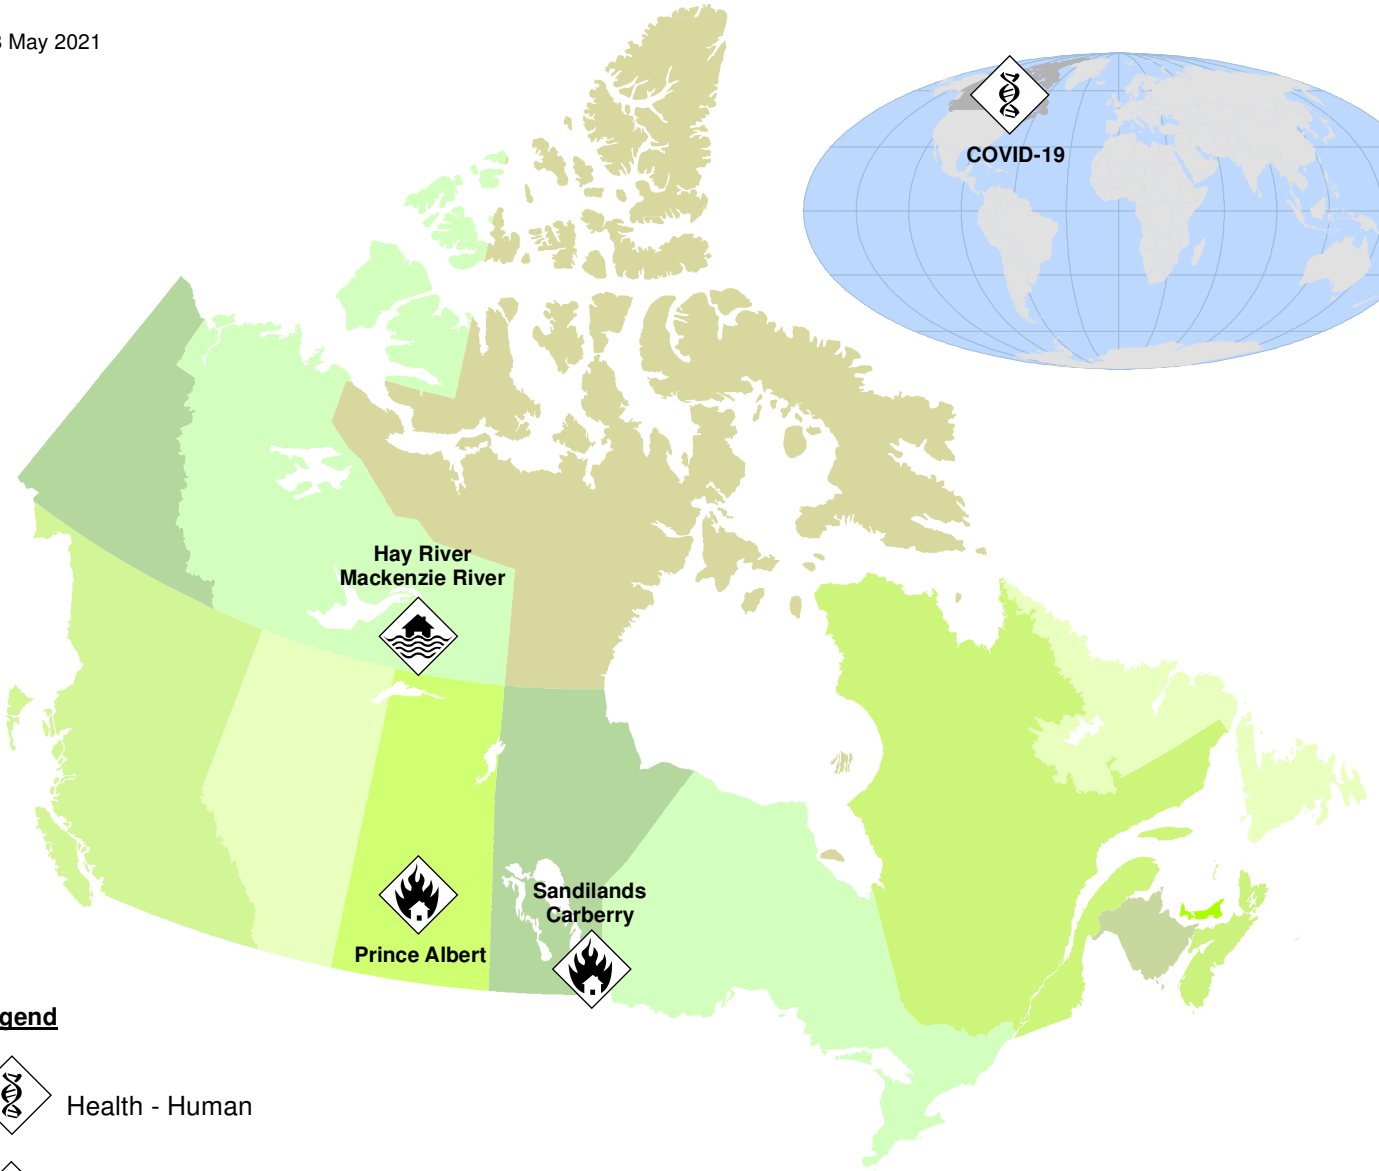

18 May 2021

Legend

 Health - Human

 Extreme Weather - Flooding

 Wildland Urban Interface Fire