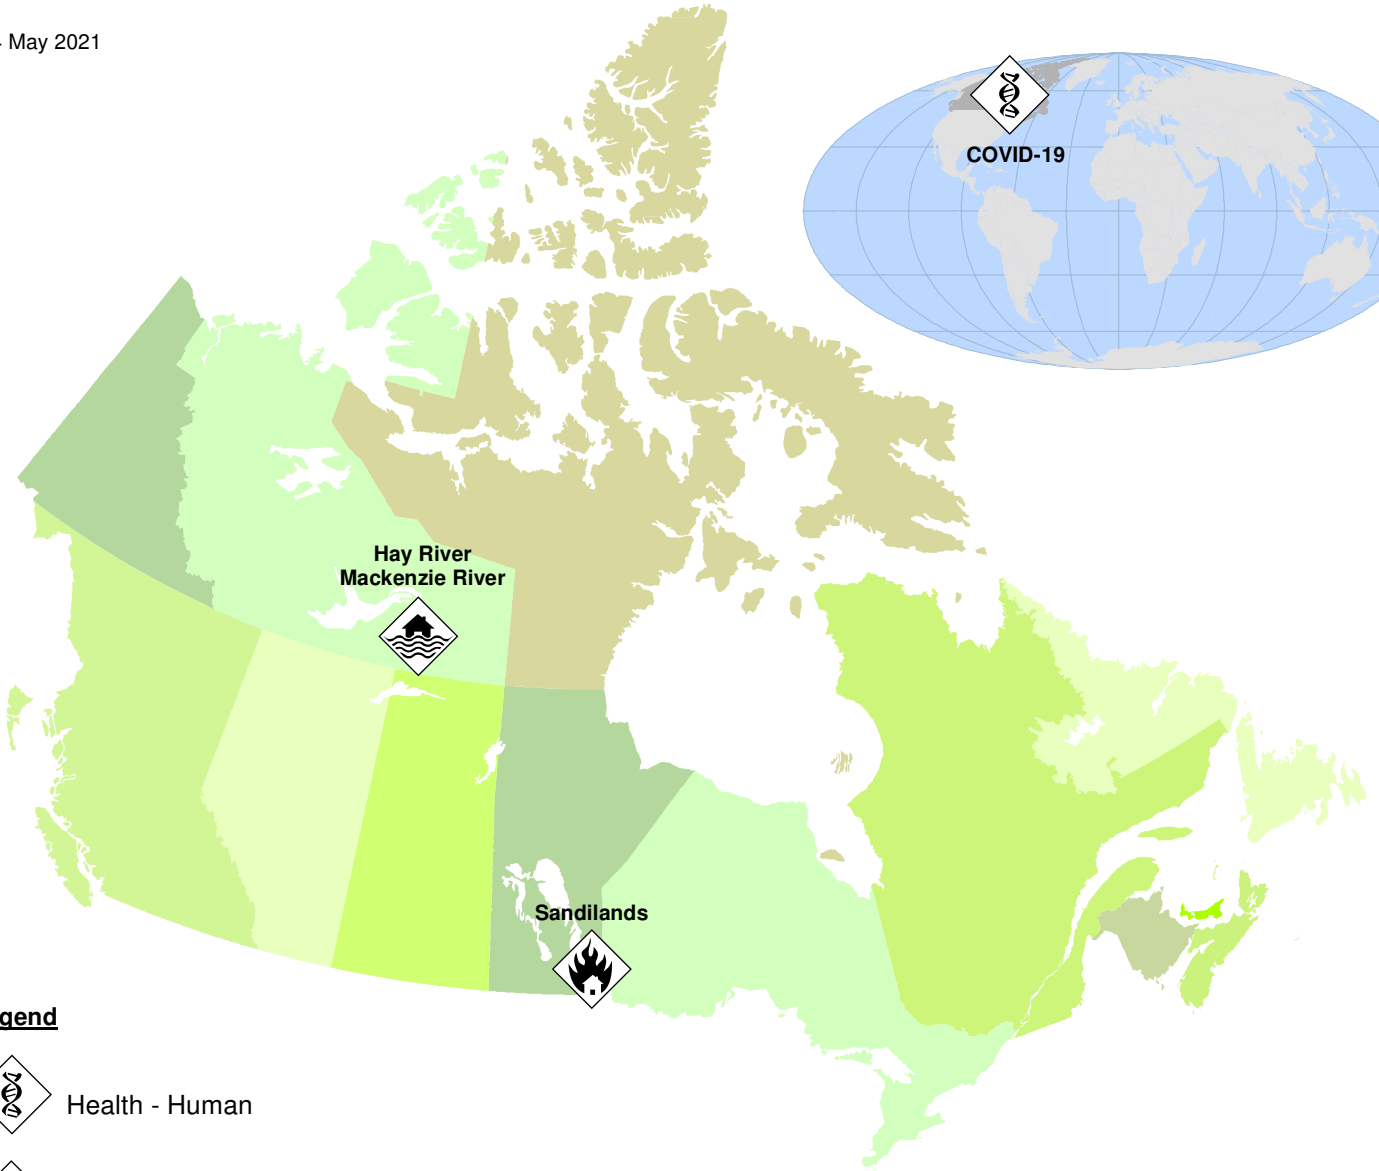

## Legend

Health - Human

Extreme Weather - Flooding

Wildland Urban Interface Fire