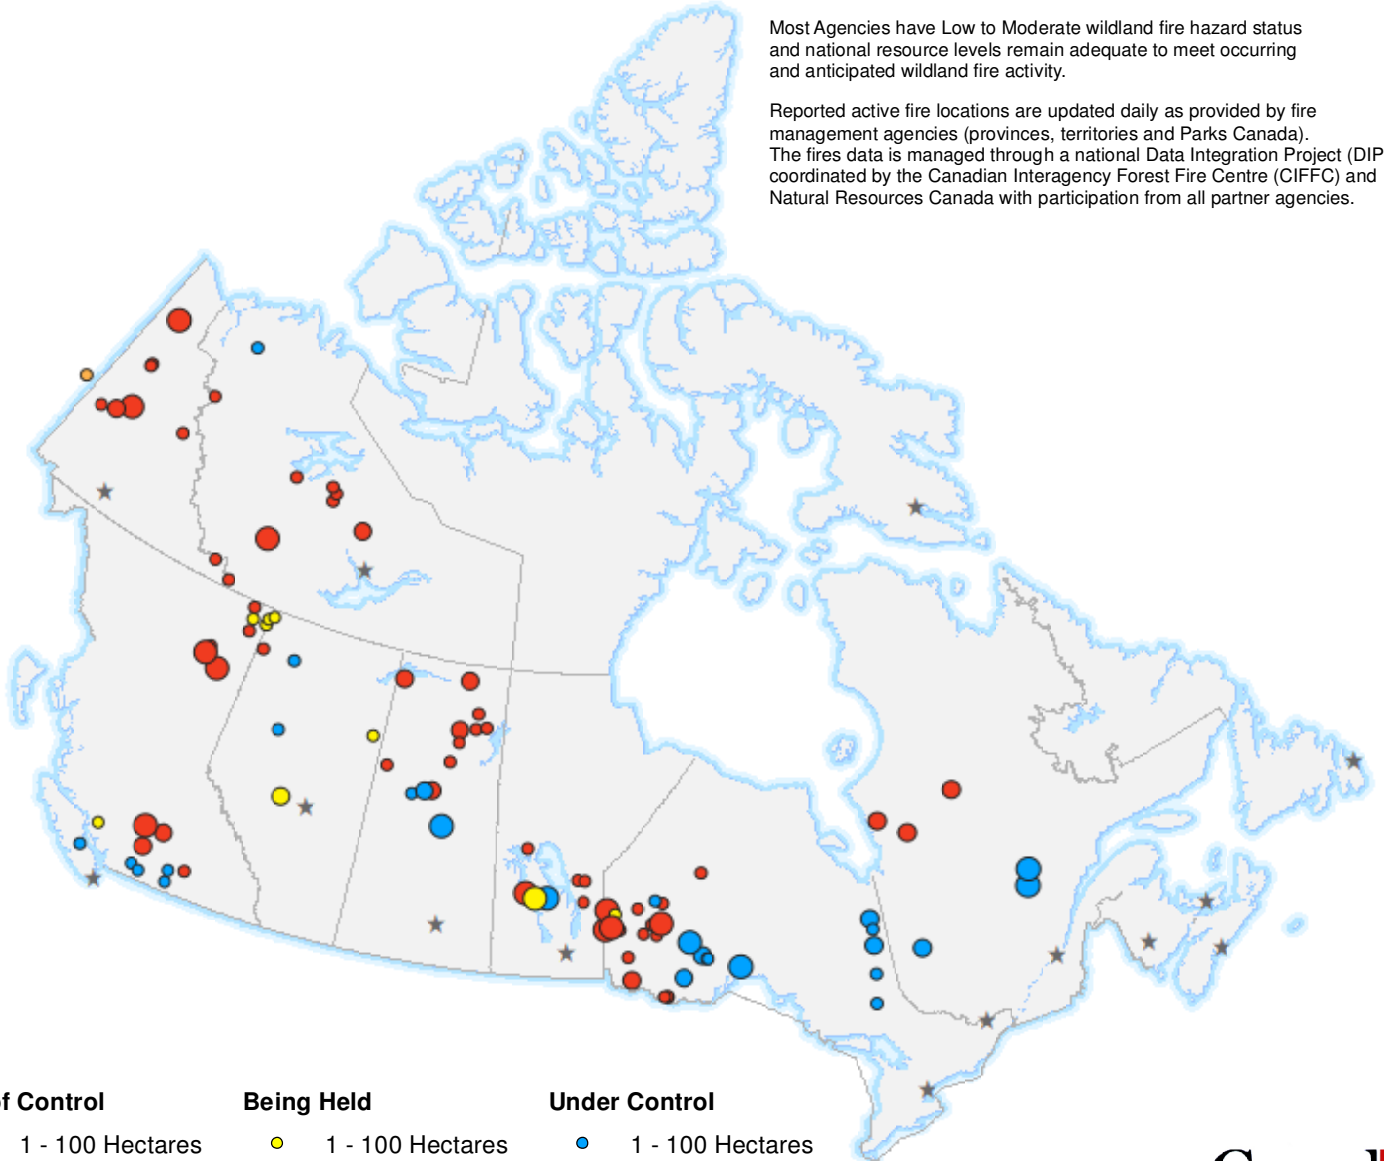

30 June 2021

The CIFFC National Preparedness Level remains at **Level 2**

Most Agencies have Low to Moderate wildland fire hazard status and national resource levels remain adequate to meet occurring and anticipated wildland fire activity.

Reported active fire locations are updated daily as provided by fire management agencies (provinces, territories and Parks Canada). The fires data is managed through a national Data Integration Project (DIP) coordinated by the Canadian Interagency Forest Fire Centre (CIFFC) and Natural Resources Canada with participation from all partner agencies.

Out of Control

- 1 - 100 Hectares
- 100 - 999 Hectares
- > 1000 Hectares

Being Held

- 1 - 100 Hectares
- 100 - 999 Hectares
- > 1000 Hectares

Under Control

- 1 - 100 Hectares
- 100 - 999 Hectares
- > 1000 Hectares