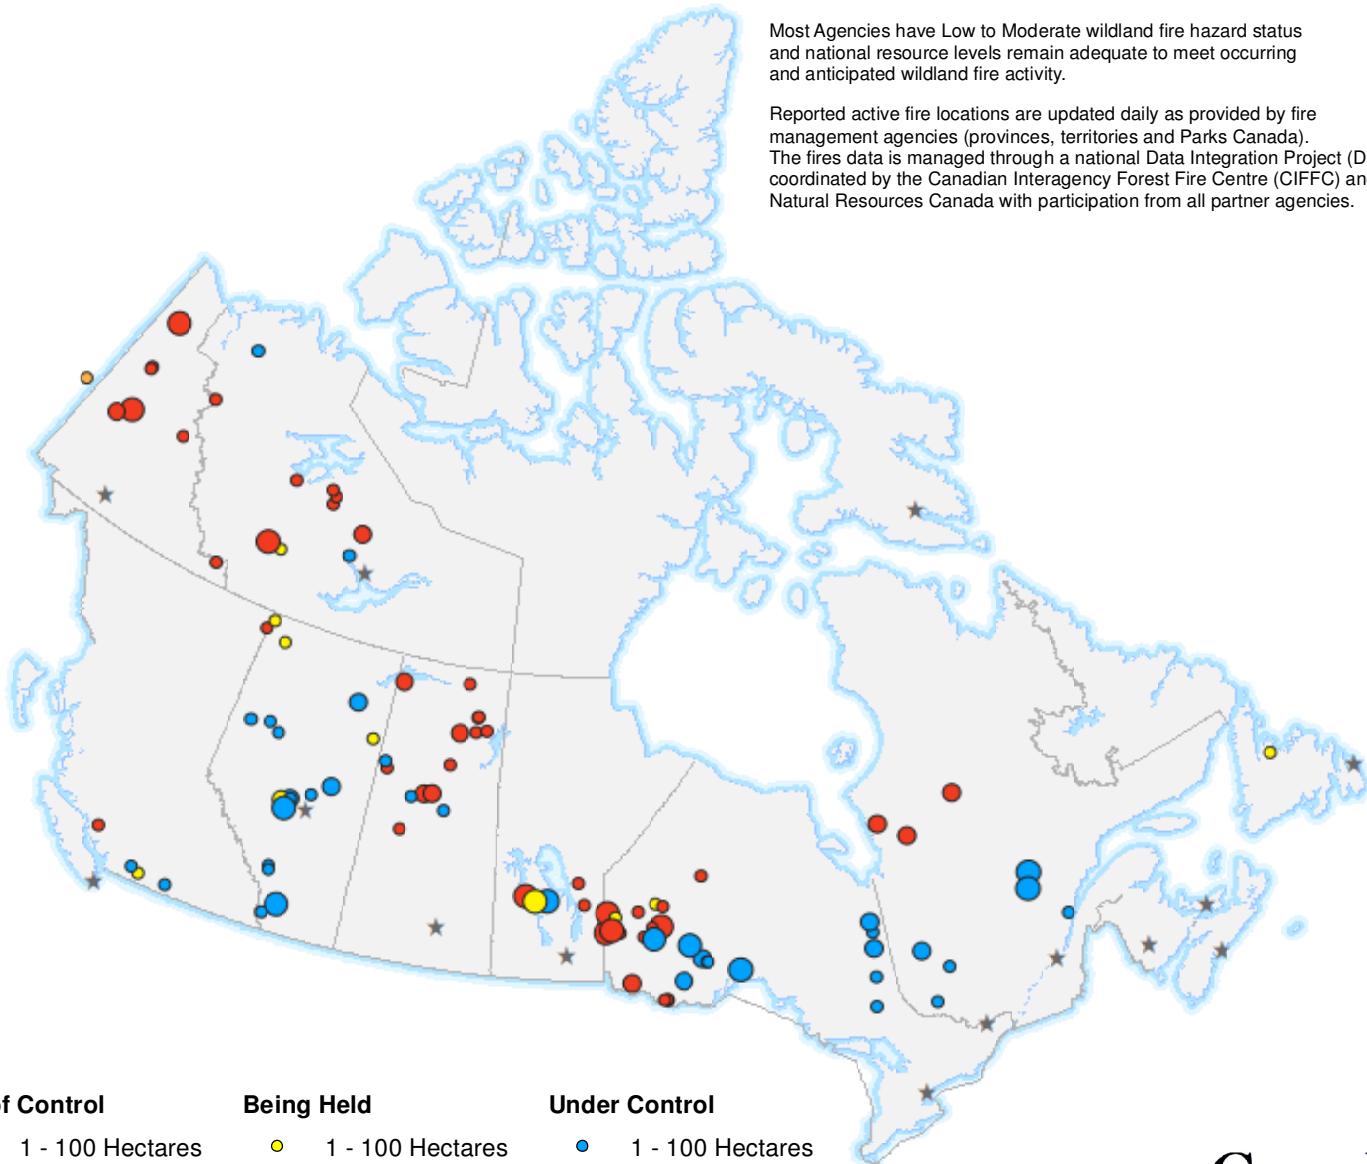

29 June 2021

The CIFFC National Preparedness Level remains at **Level 2**

Most Agencies have Low to Moderate wildland fire hazard status and national resource levels remain adequate to meet occurring and anticipated wildland fire activity.

Reported active fire locations are updated daily as provided by fire management agencies (provinces, territories and Parks Canada). The fires data is managed through a national Data Integration Project (DIP) coordinated by the Canadian Interagency Forest Fire Centre (CIFFC) and Natural Resources Canada with participation from all partner agencies.

Out of Control

- 1 - 100 Hectares
- 100 - 999 Hectares
- > 1000 Hectares

Being Held

- 1 - 100 Hectares
- 100 - 999 Hectares
- > 1000 Hectares

Under Control

- 1 - 100 Hectares
- 100 - 999 Hectares
- > 1000 Hectares