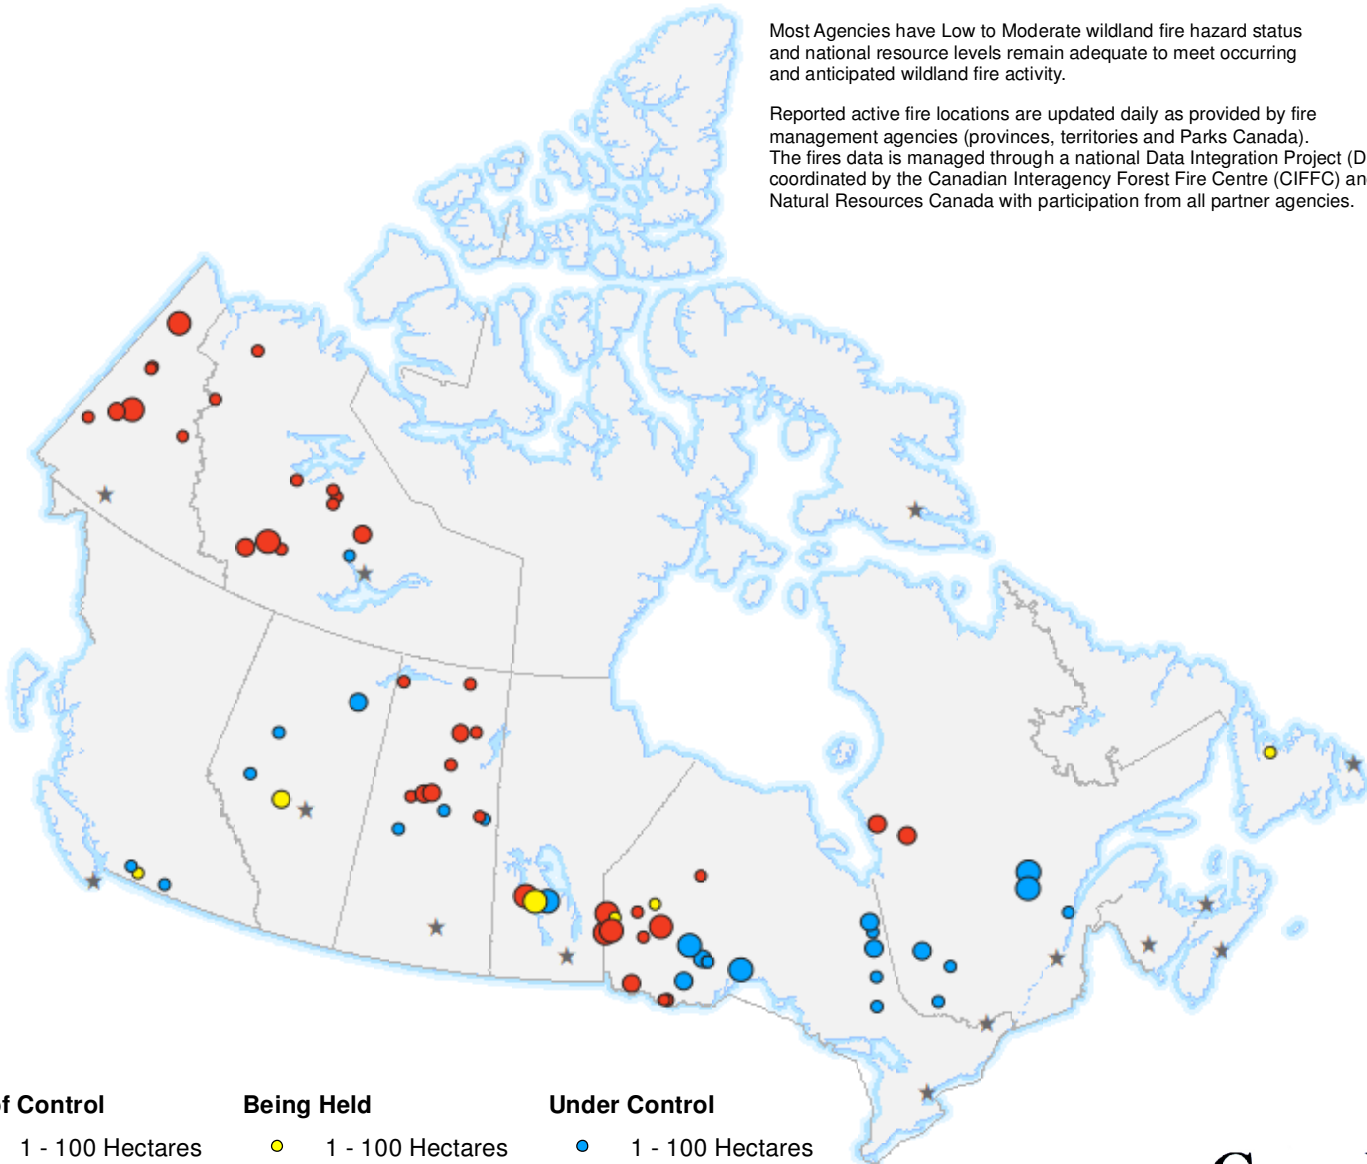

28 June 2021

The CIFFC National Preparedness Level remains at **Level 2**

Most Agencies have Low to Moderate wildland fire hazard status and national resource levels remain adequate to meet occurring and anticipated wildland fire activity.

Reported active fire locations are updated daily as provided by fire management agencies (provinces, territories and Parks Canada). The fires data is managed through a national Data Integration Project (DIP) coordinated by the Canadian Interagency Forest Fire Centre (CIFFC) and Natural Resources Canada with participation from all partner agencies.

**Out of Control**

- 1 - 100 Hectares
- 100 - 999 Hectares
- > 1000 Hectares

**Being Held**

- 1 - 100 Hectares
- 100 - 999 Hectares
- > 1000 Hectares

**Under Control**

- 1 - 100 Hectares
- 100 - 999 Hectares
- > 1000 Hectares