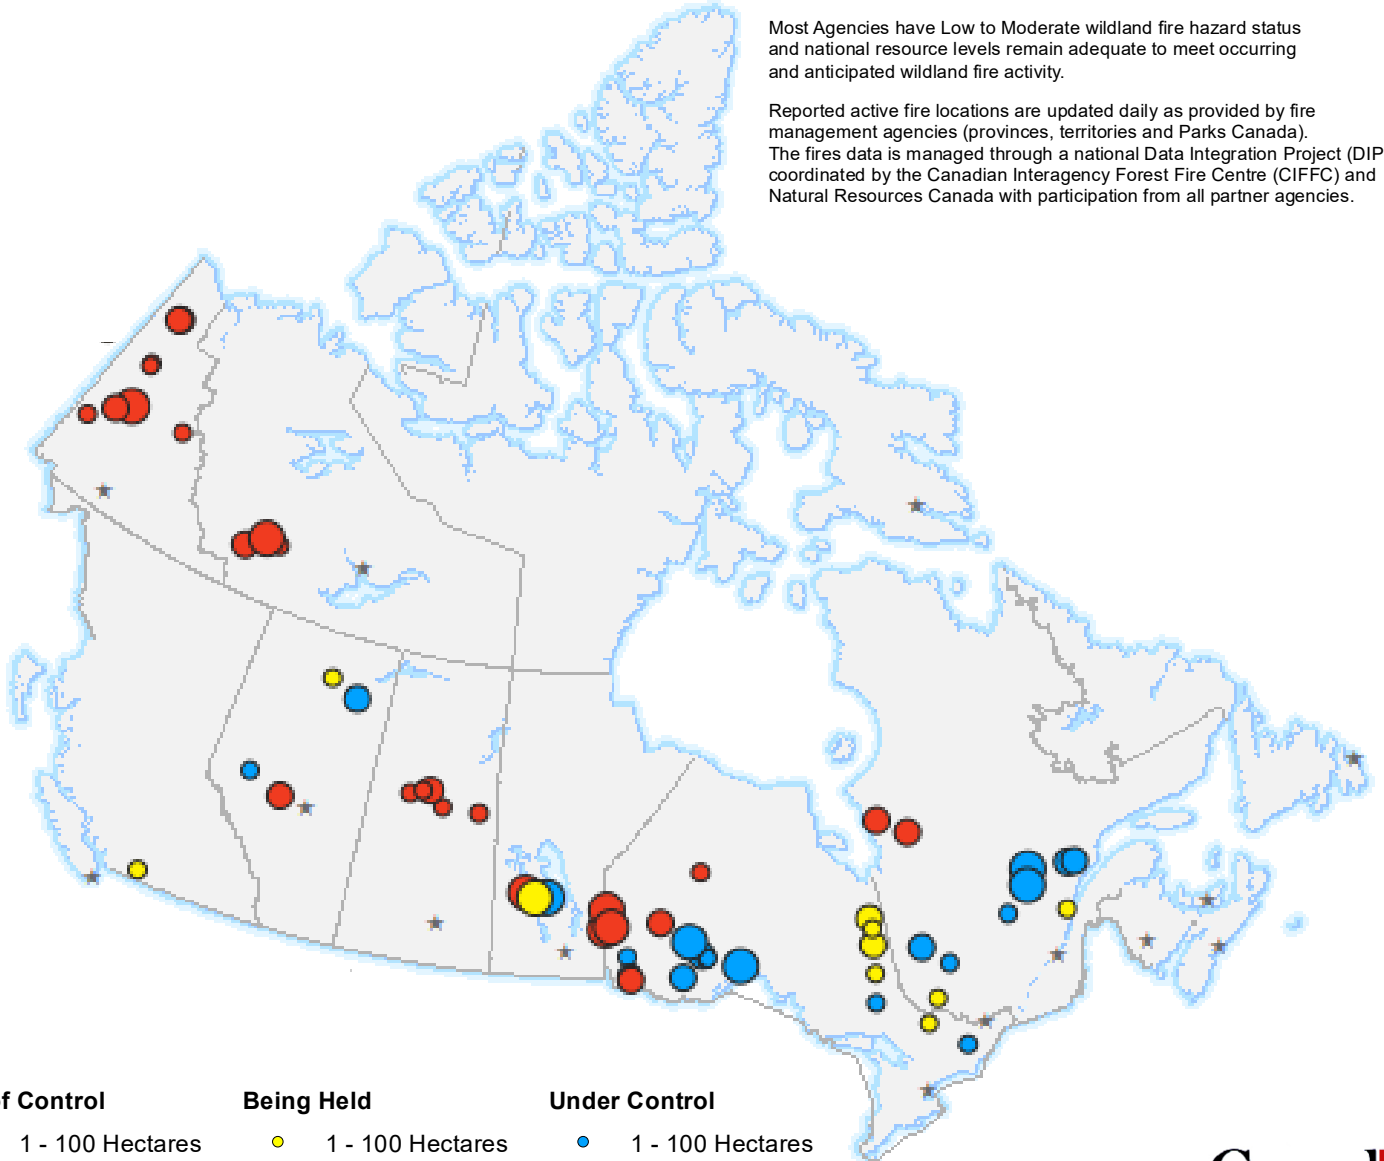

25 June 2021

The CIFFC National Preparedness Level remains at **Level 2**

Most Agencies have Low to Moderate wildland fire hazard status and national resource levels remain adequate to meet occurring and anticipated wildland fire activity.

Reported active fire locations are updated daily as provided by fire management agencies (provinces, territories and Parks Canada). The fires data is managed through a national Data Integration Project (DIP) coordinated by the Canadian Interagency Forest Fire Centre (CIFFC) and Natural Resources Canada with participation from all partner agencies.

**Out of Control**

- 1 - 100 Hectares
- 100 - 999 Hectares
- > 1000 Hectares

**Being Held**

- 1 - 100 Hectares
- 100 - 999 Hectares
- > 1000 Hectares

**Under Control**

- 1 - 100 Hectares
- 100 - 999 Hectares
- > 1000 Hectares