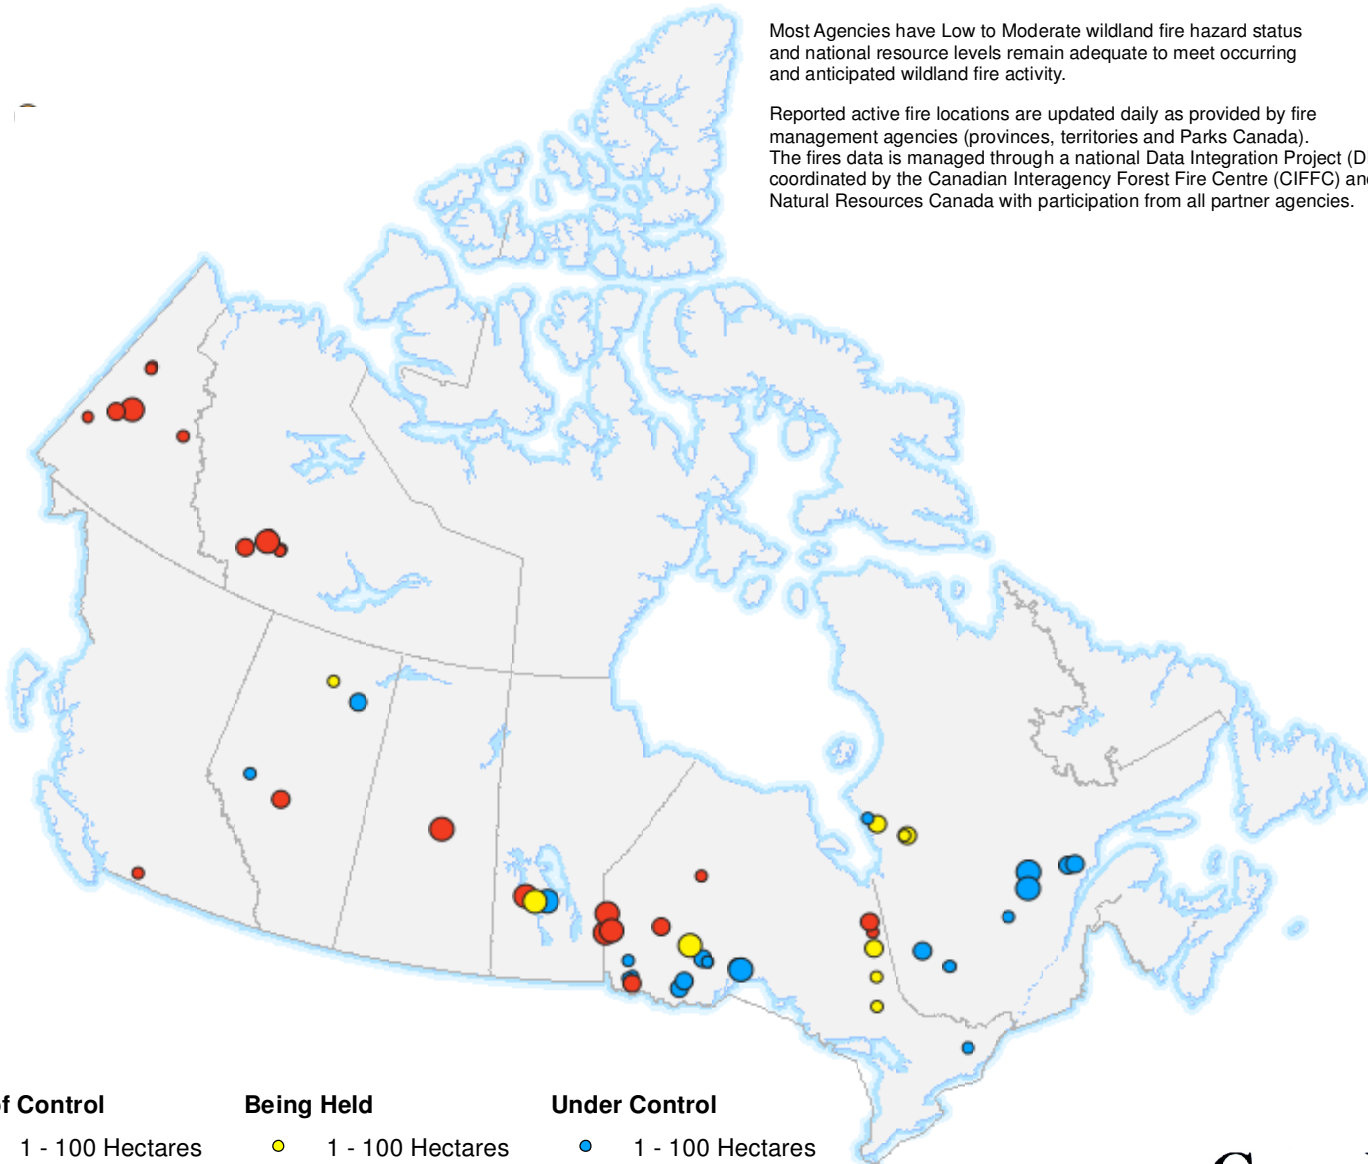

24 June 2021

The CIFFC National Preparedness Level remains at **Level 2**

Most Agencies have Low to Moderate wildland fire hazard status and national resource levels remain adequate to meet occurring and anticipated wildland fire activity.

Reported active fire locations are updated daily as provided by fire management agencies (provinces, territories and Parks Canada). The fires data is managed through a national Data Integration Project (DIP) coordinated by the Canadian Interagency Forest Fire Centre (CIFFC) and Natural Resources Canada with participation from all partner agencies.

Out of Control

- 1 - 100 Hectares
- 100 - 999 Hectares
- > 1000 Hectares

Being Held

- 1 - 100 Hectares
- 100 - 999 Hectares
- > 1000 Hectares

Under Control

- 1 - 100 Hectares
- 100 - 999 Hectares
- > 1000 Hectares