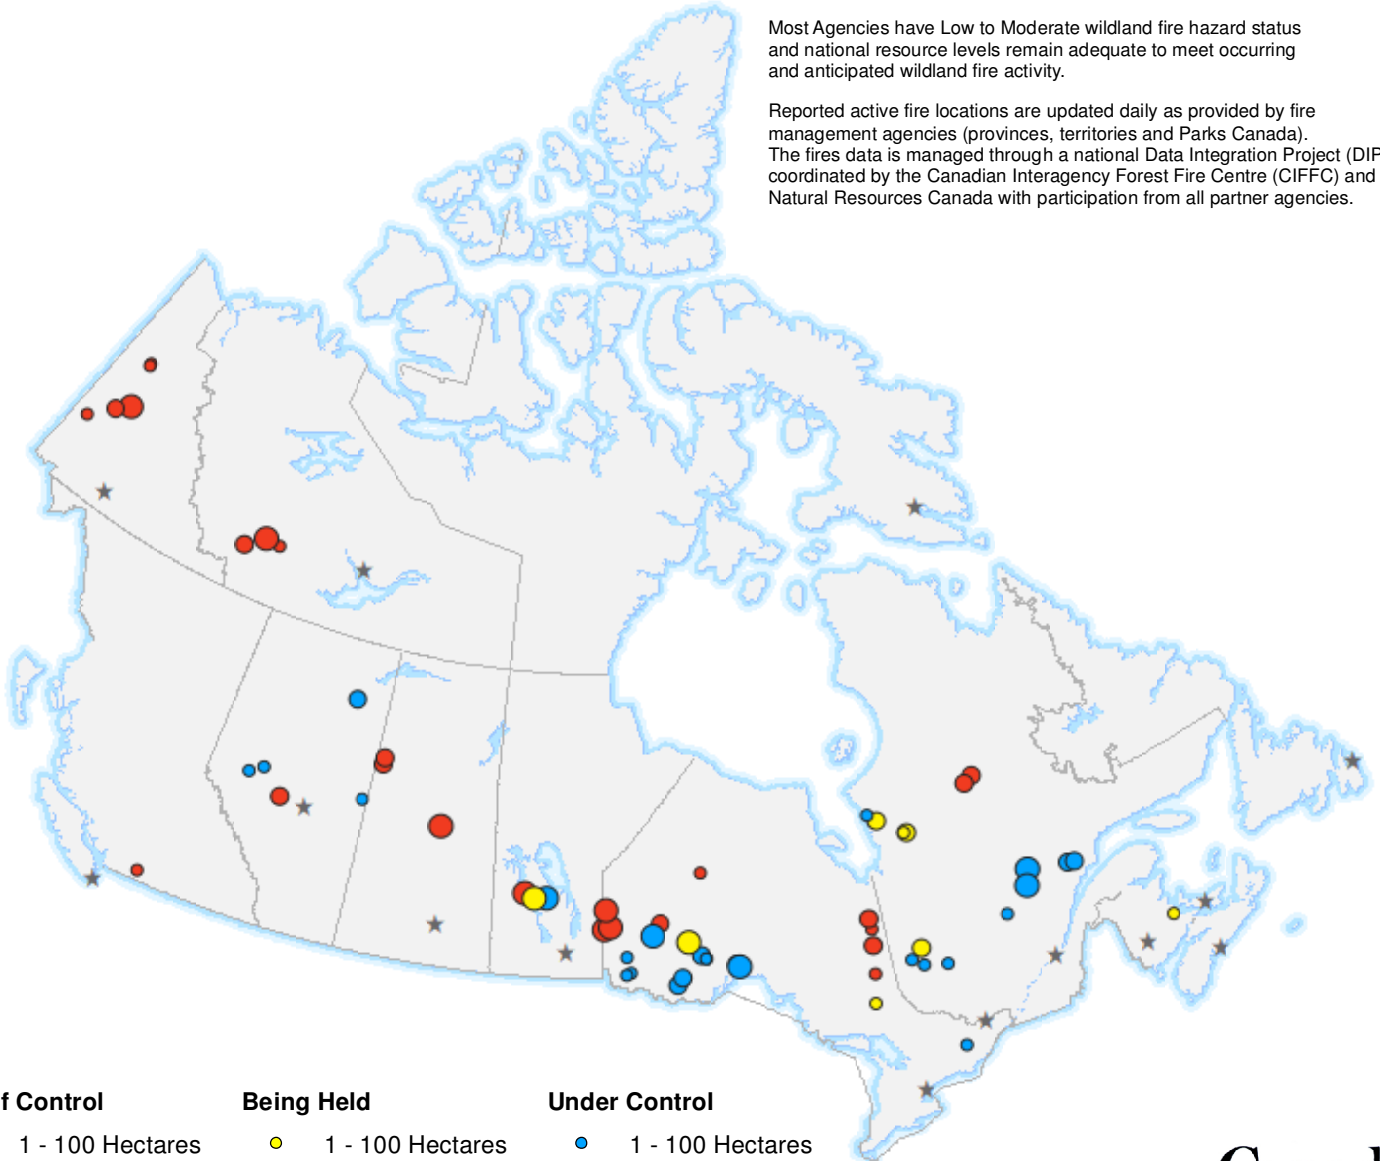

23 June 2021

The CIFFC National Preparedness Level remains at **Level 2**

Most Agencies have Low to Moderate wildland fire hazard status and national resource levels remain adequate to meet occurring and anticipated wildland fire activity.

Reported active fire locations are updated daily as provided by fire management agencies (provinces, territories and Parks Canada). The fires data is managed through a national Data Integration Project (DIP) coordinated by the Canadian Interagency Forest Fire Centre (CIFFC) and Natural Resources Canada with participation from all partner agencies.

**Out of Control**

- 1 - 100 Hectares
- 100 - 999 Hectares
- > 1000 Hectares

**Being Held**

- 1 - 100 Hectares
- 100 - 999 Hectares
- > 1000 Hectares

**Under Control**

- 1 - 100 Hectares
- 100 - 999 Hectares
- > 1000 Hectares