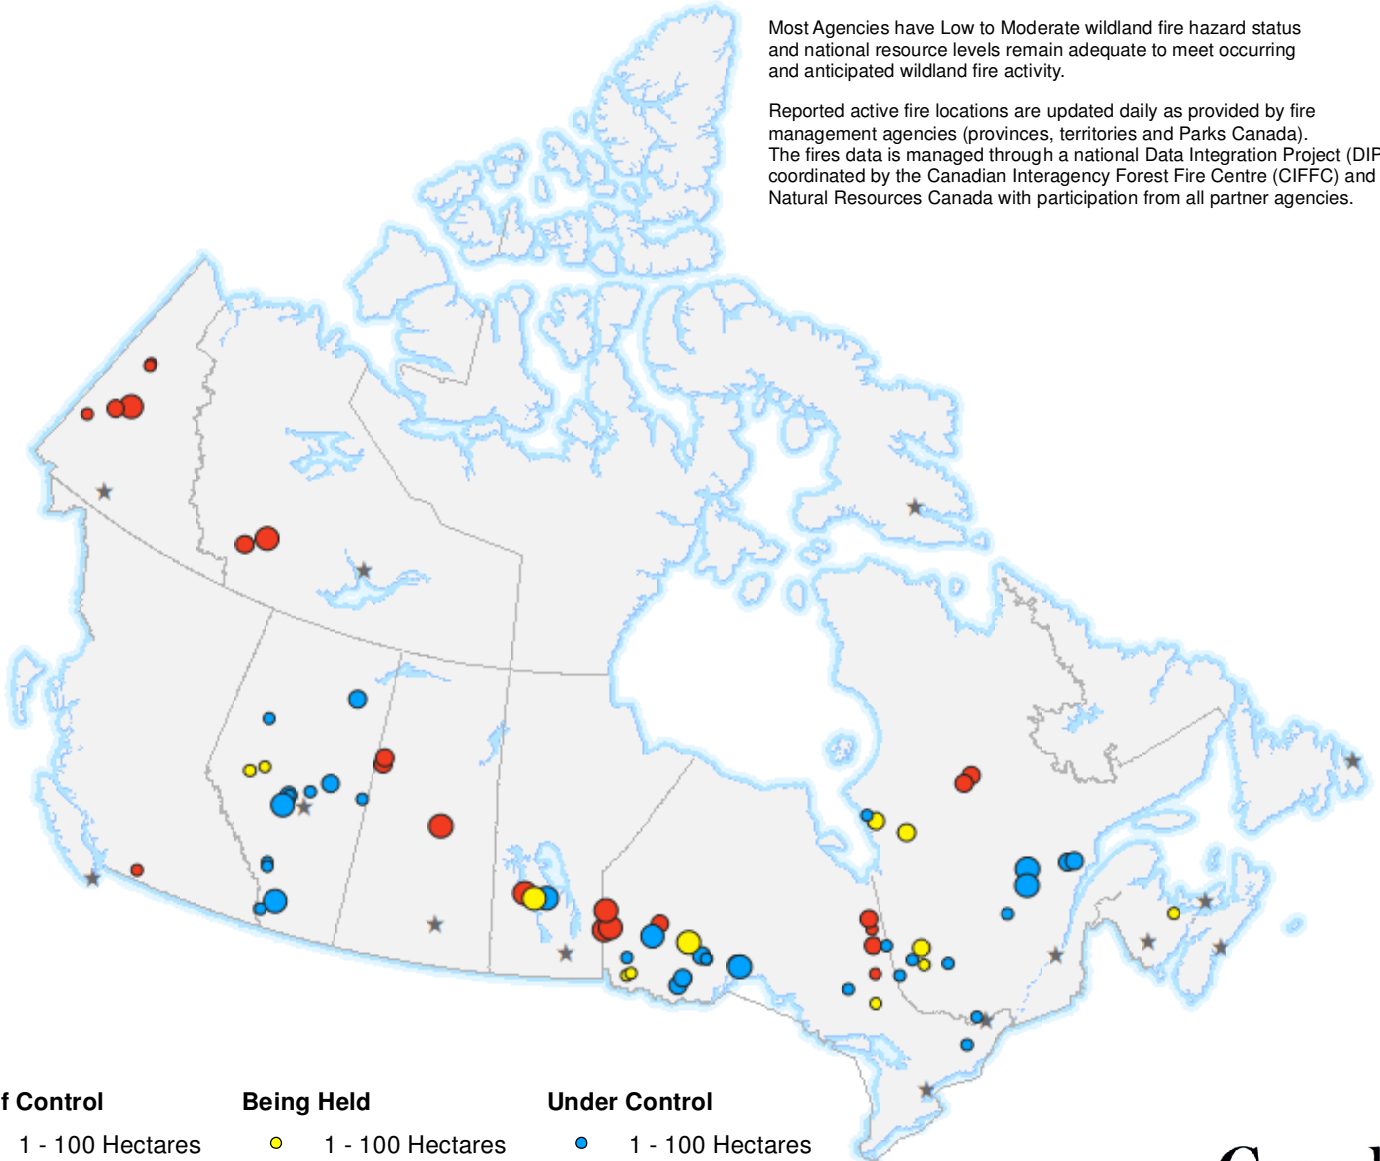

22 June 2021

The CIFFC National Preparedness Level remains at **Level 2**

Most Agencies have Low to Moderate wildland fire hazard status and national resource levels remain adequate to meet occurring and anticipated wildland fire activity.

Reported active fire locations are updated daily as provided by fire management agencies (provinces, territories and Parks Canada). The fires data is managed through a national Data Integration Project (DIP) coordinated by the Canadian Interagency Forest Fire Centre (CIFFC) and Natural Resources Canada with participation from all partner agencies.

Out of Control

- 1 - 100 Hectares
- 100 - 999 Hectares
- > 1000 Hectares

Being Held

- 1 - 100 Hectares
- 100 - 999 Hectares
- > 1000 Hectares

Under Control

- 1 - 100 Hectares
- 100 - 999 Hectares
- > 1000 Hectares